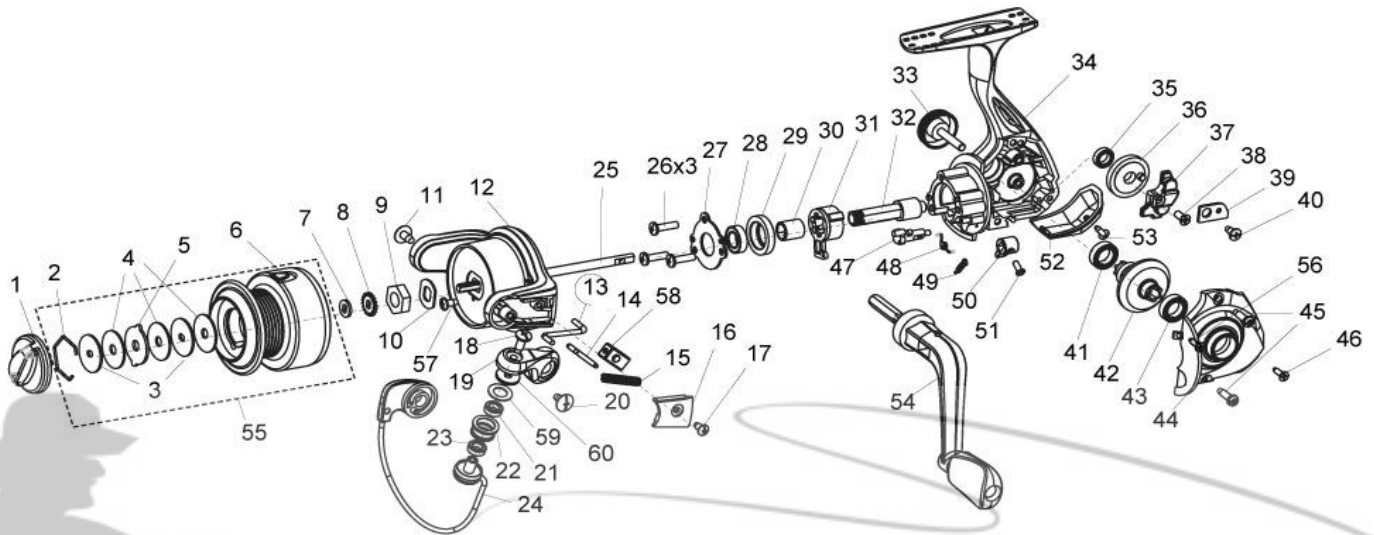

## TRX50F

Quantum TRX50F Spinning Reel Part List

Key #	Description	Part No.	Qty.	Key #	Description	Part No.	Qty.
1	DRAG KNOB ASSEMBLY	VU332-01	1	32	PINION GEAR	VU011-01	1
2	DRAG RETAINER	VU038-01	1	33	HANDLE SCREW CAP ASSEMBLY	DQ249-01	1
3	DRAG "D" WASHER	VU080-01	2	34	BODY	VU001-02	1
4	DRAG FRICTION WASHER	JQ030-01	3	35	O/S GEAR BEARING	GU157-01	1
5	DRAG KEY WASHER	JQ031-01	1	36	O/S GEAR	VU053-01	1
7	SPOOL FRICTION WASHER	JG039-01	1	37	O/S SLIDER	VU025-01	1
8	CLICK GEAR	VU037-01	1	38	MAIN SHAFT SCREW	TG100-01	1
9	ROTOR NUT	VU006-01	1	39	SLIDER GUIDE	VU078-01	1
10	ROTOR NUT WASHER	N/A	1	40	SLIDER GUIDE SCREW	VU123-01	1
11	BAIL PIVOT SCREW	VU164-01	1	41	BODY BALL BEARING	TW058-01	1
12	ROTOR	VU009-01	1	42	DRIVE GEAR	VU012-01	1
13	KICK LEVER	QK019-01	1	43	BODY COVER BALL BEARING	TW058-01	1
14	BAIL SPRING SHAFT	QK115-01	1	44	BODY COVER ASSEMBLY	VU023-01	1
15	BAIL SPRING	QK117-01	1	45	BODY COVER SCREW "A"	TG057-01	2
16	ARM LEVER COVER	VU046-01	1	46	BODY COVER SCREW "B"	CU085-01	1
17	ARM LEVER COVER SCREW	QK085-01	1	47	ANTI-REVERSE CAM	VU090-01	1
18	LINE ROLLER SCREW	VU108-01	1	48	ANTI-REVERSE CAM SPRING	VU216-01	1
19	ARM LEVER	QK007-01	1	49	ANTI-REVERSE SPRING	BU089-01	1
20	BAIL PIVOT SCREW	VU164-01	1	50	ANTI-REVERSE SWITCH	VU059-01	1
21	LINE ROLLER BEARING / BUSHING	CT157-01	1	51	ANTI-REVERSE SWITCH SCREW	TG135-01	1
22	LINE ROLLER	QK004-01	1	52	BODY REAR COVER	VU250-01	1
23	LINE ROLLER BEARING	CT157-01	1	53	BODY REAR COVER SCREW	CU168-01	1
24	BAIL ASSEMBLY	VU347-01	1	54	HANDLE ASSEMBLY	LAB318-01	1
25	MAIN SHAFT	VU015-01	1	55	SPOOL ASSEMBLY	MAB321-01	1
26	CLUTCH RETAINER SCREW	UG094-01	3	56	BODY COVER SCREW "C"	TG057-01	1
27	CLUTCH RETAINER	VU060-01	1	57	ROTOR NUT LOCK SCREW	TG094-01	1
28	PINION BEARING	TW058-01	1	58	BAIL SPRING SHAFT HOLDER	VU116-01	1
29	PINION BEARING ADAPTER	VU190-01	1	59	LINE ROLLER FRICTION WASHER	VU102-01	1
30	CLUTCH SLEEVE	VU139-01	1	60	LINE ROLLER WASHER	VU016-01	1
31	CLUTCH ASSEMBLY	VU063-01	1				