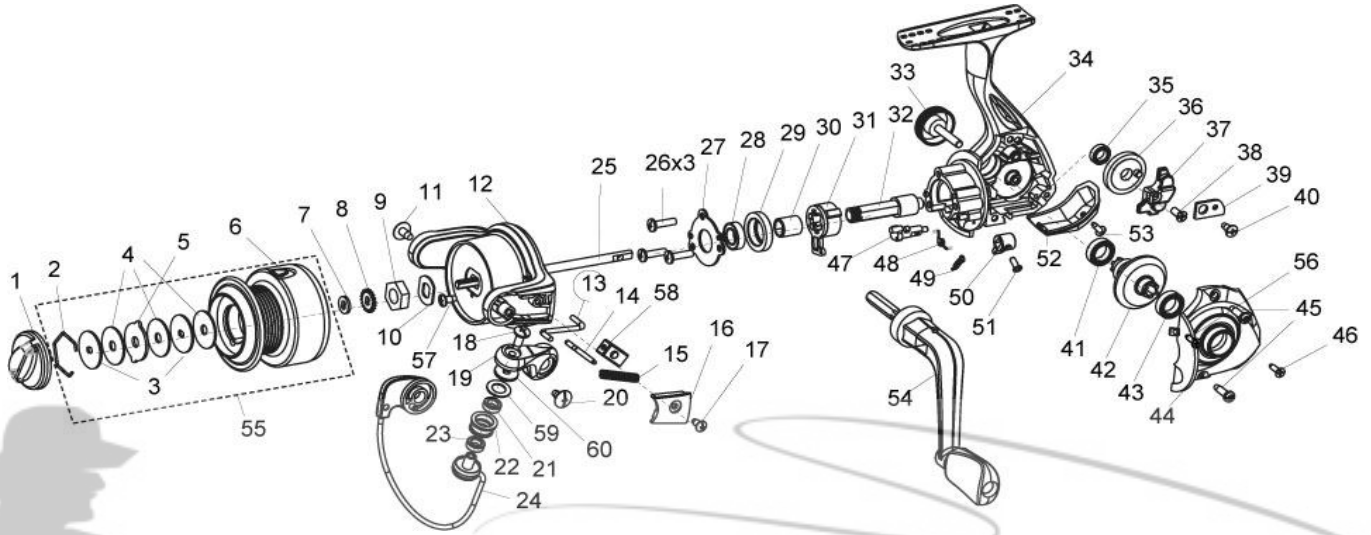

QUANTUM®

TRX40F

Quantum TRX40F Spinning Reel Part List

Key #	Description	Part No.	Qty.	Key #	Description	Part No.	Qty.
1	DRAG KNOB ASSEMBLY	VU332-01	1	32	PINION GEAR	VU011-01	1
2	DRAG RETAINER	VU038-01	1	33	HANDLE SCREW CAP ASSEMBLY	DQ249-01	1
3	DRAG "D" WASHER	VU080-01	2	34	BODY	VU001-01	1
4	DRAG FRICTION WASHER	JQ030-01	3	35	O/S GEAR BEARING	GU157-01	1
5	DRAG KEY WASHER	JQ031-01	1	36	O/S GEAR	VU053-01	1
7	SPOOL FRICTION WASHER	JG039-01	1	37	O/S SLIDER	VU025-01	1
8	CLICK GEAR	VU037-01	1	38	MAIN SHAFT SCREW	TG100-01	1
9	ROTOR NUT	VU006-01	1	39	SLIDER GUIDE	VU078-01	1
10	ROTOR NUT WASHER	N/A	1	40	SLIDER GUIDE SCREW	VU123-01	1
11	BAIL PIVOT SCREW	VU164-01	1	41	BODY BALL BEARING	TW058-01	1
12	ROTOR	QK009-01	1	42	DRIVE GEAR	VU012-01	1
13	KICK LEVER	QK019-01	1	43	BODY COVER BALL BEARING	TW058-01	1
14	BAIL SPRING SHAFT	QK115-01	1	44	BODY COVER ASSEMBLY	VU023-01	1
15	BAIL SPRING	QK117-01	1	45	BODY COVER SCREW "A"	TG057-01	2
16	ARM LEVER COVER	QK046-01	1	46	BODY COVER SCREW "B"	CU085-01	1
17	ARM LEVER COVER SCREW	QK085-01	1	47	ANTI-REVERSE CAM	VU090-01	1
18	LINE ROLLER SCREW	VU108-01	1	48	ANTI-REVERSE CAM SPRING	VU216-01	1
19	ARM LEVER	QK007-01	1	49	ANTI-REVERSE SPRING	BU089-01	1
20	BAIL PIVOT SCREW	VU164-01	1	50	ANTI-REVERSE SWITCH	VU059-01	1
21	LINE ROLLER BEARING / BUSHING	CT157-01	1	51	ANTI-REVERSE SWITCH SCREW	TG135-01	1
22	LINE ROLLER	QK004-01	1	52	BODY REAR COVER	VU250-01	1
23	LINE ROLLER BEARING	CT157-01	1	53	BODY REAR COVER SCREW	CU168-01	1
24	BAIL ASSEMBLY	QK347-01	1	54	HANDLE ASSEMBLY	LAB318-01	1
25	MAIN SHAFT	QK015-01	1	55	SPOOL ASSEMBLY	LAB321-01	1
26	CLUTCH RETAINER SCREW	UG094-01	3	56	BODY COVER SCREW "C"	TG057-01	1
27	CLUTCH RETAINER	VU060-01	1	57	ROTOR NUT LOCK SCREW	TG094-01	1
28	PINION BEARING	TW058-01	1	58	BAIL SPRING SHAFT HOLDER	VU116-01	1
29	PINION BEARING ADAPTER	VU190-01	1	59	LINE ROLLER FRICTION WASHER	VU102-01	1
30	CLUTCH SLEEVE	VU139-01	1	60	LINE ROLLER WASHER	VU016-01	1
31	CLUTCH ASSEMBLY	VU063-01	1				