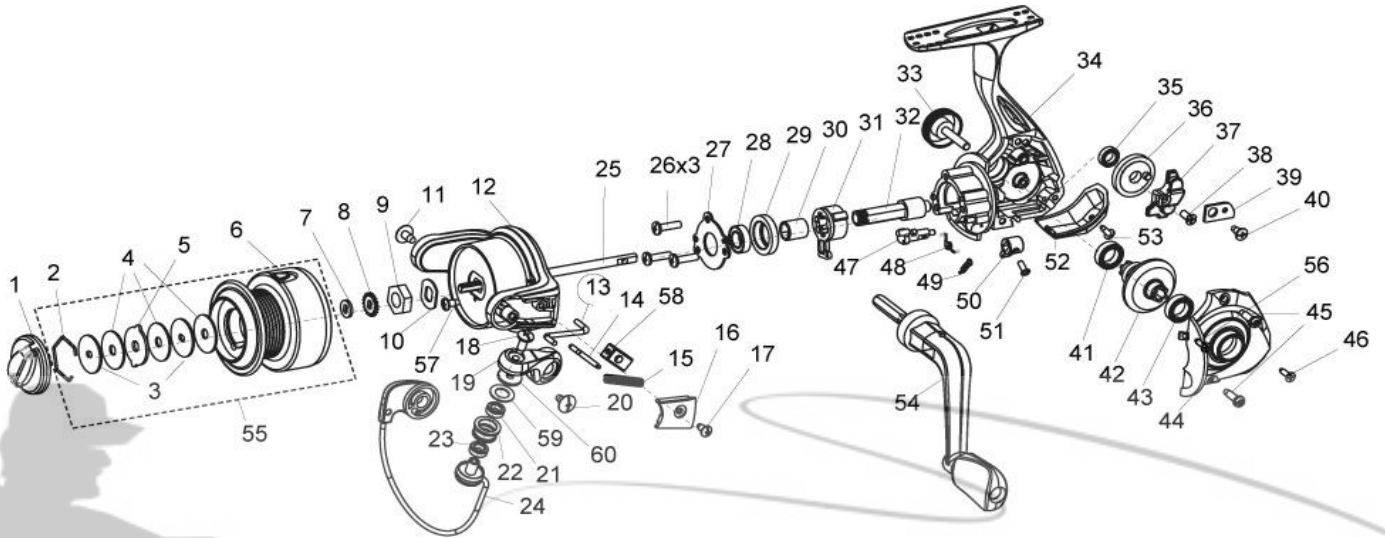

QUANTUM®

TRX30F

Quantum TRX30F Spinning Reel Part List

Key #	Description	Part No.	Qty.	Key #	Description	Part No.	Qty.
1	DRAG KNOB ASSEMBLY	BU332-01	1	32	PINION GEAR	BU011-01	1
2	DRAG RETAINER	TG038-01	1	33	HANDLE SCREW CAP ASSEMBLY	DQ249-01	1
3	DRAG "D" WASHER	TG080-01	2	34	BODY	BU001-02	1
4	DRAG FRICTION WASHER	TG030-01	3	35	O/S GEAR BEARING	UG157-01	1
5	DRAG KEY WASHER	TG081-01	1	36	O/S GEAR	UG053-01	1
7	SPOOL FRICTION WASHER	JG039-01	1	37	O/S SLIDER	UG025-01	1
8	CLICK GEAR	BU037-01	1	38	MAIN SHAFT SCREW	TG100-01	1
9	ROTOR NUT	TG006-01	1	39	SLIDER GUIDE	UG078-01	1
10	ROTOR NUT WASHER	N/A	1	40	SLIDER GUIDE SCREW	TG094-01	1
11	BAIL PIVOT SCREW	TG164-01	1	41	BODY BALL BEARING	CH027-01	1
12	ROTOR	CU009-01	1	42	DRIVE GEAR	BU012-01	1
13	KICK LEVER	BU019-01	1	43	BODY COVER BALL BEARING	AAA028-01	1
14	BAIL SPRING SHAFT	BU115-01	1	44	BODY COVER ASSEMBLY	BU023-01	1
15	BAIL SPRING	BU117-01	1	45	BODY COVER SCREW "A"	TG057-01	2
16	ARM LEVER COVER	BU046-01	1	46	BODY COVER SCREW "B"	CU085-01	1
17	ARM LEVER COVER SCREW	BU085-01	1	47	ANTI-REVERSE CAM	CU090-01	1
18	LINE ROLLER SCREW	BU108-01	1	48	ANTI-REVERSE CAM SPRING	VG216-01	1
19	ARM LEVER	BU007-01	1	49	ANTI-REVERSE SPRING	BU089-01	1
20	BAIL PIVOT SCREW	TG164-01	1	50	ANTI-REVERSE SWITCH	UG059-01	1
21	LINE ROLLER BEARING / BUSHING	CT157-01	1	51	ANTI-REVERSE SWITCH SCREW	TG135-01	1
22	LINE ROLLER	BU004-01	1	52	BODY REAR COVER	BU250-01	1
23	LINE ROLLER BEARING	CT157-01	1	53	BODY REAR COVER SCREW	CU168-01	1
24	BAIL ASSEMBLY	CU347-01	1	54	HANDLE ASSEMBLY	JAB318-01	1
25	MAIN SHAFT	BU015-01	1	55	SPOOL ASSEMBLY	KAB321-01	1
26	CLUTCH RETAINER SCREW	UG094-01	3	56	BODY COVER SCREW "C"	VG057-01	1
27	CLUTCH RETAINER	TG060-01	1	57	ROTOR NUT LOCK SCREW	TG094-01	1
28	PINION BEARING	AAA028-01	1	58	BAIL SPRING SHAFT HOLDER	BU116-01	1
29	PINION BEARING ADAPTER	BU190-01	1	59	LINE ROLLER FRICTION WASHER	DQ102-01	1
30	CLUTCH SLEEVE	AU139-01	1	60	LINE ROLLER WASHER	BU102-01	1
31	CLUTCH ASSEMBLY	TG063-01	1				