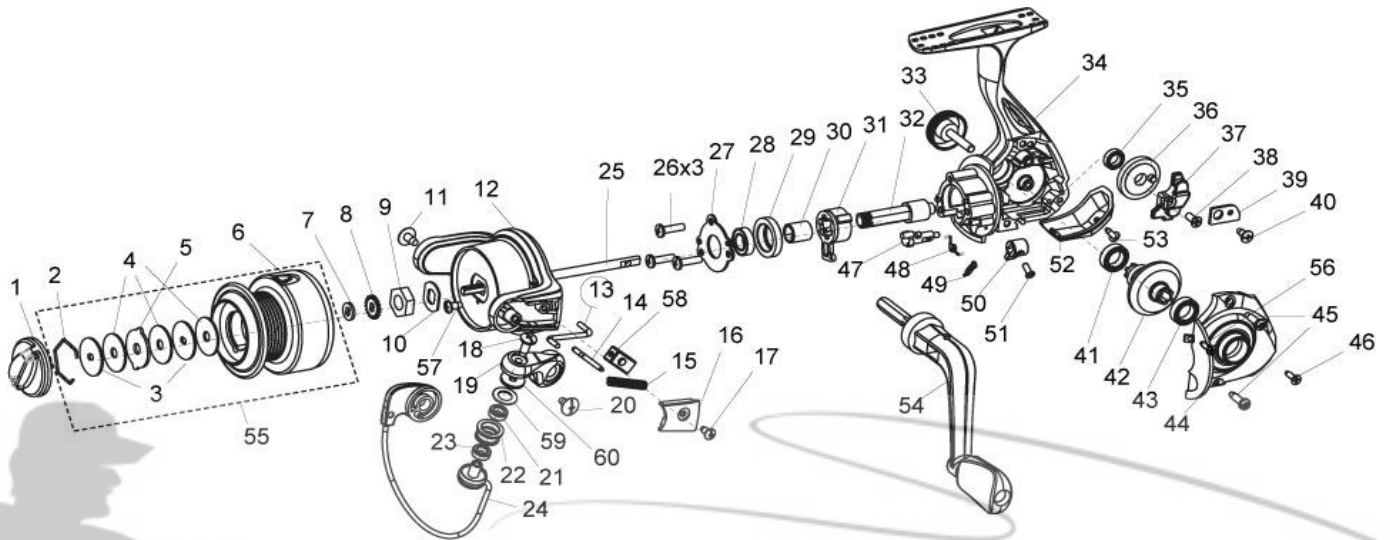

QUANTUM®

TRX10F

Quantum TRX10F Spinning Reel Part List

Key #	Description	Part No.	Qty.	Key #	Description	Part No.	Qty.
1	DRAG KNOB ASSEMBLY	AU332-01	1	32	PINION GEAR	AU011-01	1
2	DRAG RETAINER	AU038-01	1	33	HANDLE SCREW CAP ASSEMBLY	DQ249-01	1
3	DRAG "D" WASHER	AU080-01	2	34	BODY	N/A	1
4	DRAG FRICTION WASHER	AU030-01	3	35	O/S GEAR BEARING	N/A	1
5	DRAG KEY WASHER	AU081-01	1	36	O/S GEAR	AU053-01	1
7	SPOOL FRICTION WASHER	TG039-01	1	37	O/S SLIDER	AU025-01	1
8	CLICK GEAR	AU037-01	1	38	MAIN SHAFT SCREW	TG100-01	1
9	ROTOR NUT	AU006-01	1	39	SLIDER GUIDE	TG078-01	1
10	ROTOR NUT WASHER	N/A	1	40	SLIDER GUIDE SCREW	TG094-01	1
11	BAIL PIVOT SCREW	TG164-01	1	41	BODY BALL BEARING	CH027-01	1
12	ROTOR	N/A	1	42	DRIVE GEAR	N/A	1
13	KICK LEVER	AU019-01	1	43	BODY COVER BALL BEARING	CH027-01	1
14	BAIL SPRING SHAFT	BU115-01	1	44	BODY COVER ASSEMBLY	N/A	1
15	BAIL SPRING	BU117-01	1	45	BODY COVER SCREW "A"	TG057-01	2
16	ARM LEVER COVER	AU046-01	1	46	BODY COVER SCREW "B"	CU085-01	1
17	ARM LEVER COVER SCREW	BU085-01	1	47	ANTI-REVERSE CAM	WU090-01	1
18	LINE ROLLER SCREW	BU108-01	1	48	ANTI-REVERSE CAM SPRING	VG216-01	1
19	ARM LEVER	AU007-01	1	49	ANTI-REVERSE SPRING	DQ216-01	1
20	BAIL PIVOT SCREW	TG164-01	1	50	ANTI-REVERSE SWITCH	N/A	1
21	LINE ROLLER BEARING / BUSHING	VU158-01	1	51	ANTI-REVERSE SWITCH SCREW	N/A	1
22	LINE ROLLER	AU004-01	1	52	BODY REAR COVER	HAB250-01	1
23	LINE ROLLER BEARING	CT157-01	1	53	BODY REAR COVER SCREW	CU168-01	1
24	BAIL ASSEMBLY	AU347-01	1	54	HANDLE ASSEMBLY	HAB318-01	1
25	MAIN SHAFT	AU015-01	1	55	SPOOL ASSEMBLY	HAB321-01	1
26	CLUTCH RETAINER SCREW	UG094-01	3	56	BODY COVER SCREW "C"	N/A	1
27	CLUTCH RETAINER	DQ060-01	1	57	ROTOR NUT LOCK SCREW	N/A	1
28	PINION BEARING	DQ028-01	1	58	BAIL SPRING SHAFT HOLDER	N/A	1
29	PINION BEARING ADAPTER	AU190-01	1	59	LINE ROLLER FRICTION WASHER	DQ102-01	1
30	CLUTCH SLEEVE	TG139-01	1	60	LINE ROLLER WASHER	BU102-01	1
31	CLUTCH ASSEMBLY	AU063-01	1				