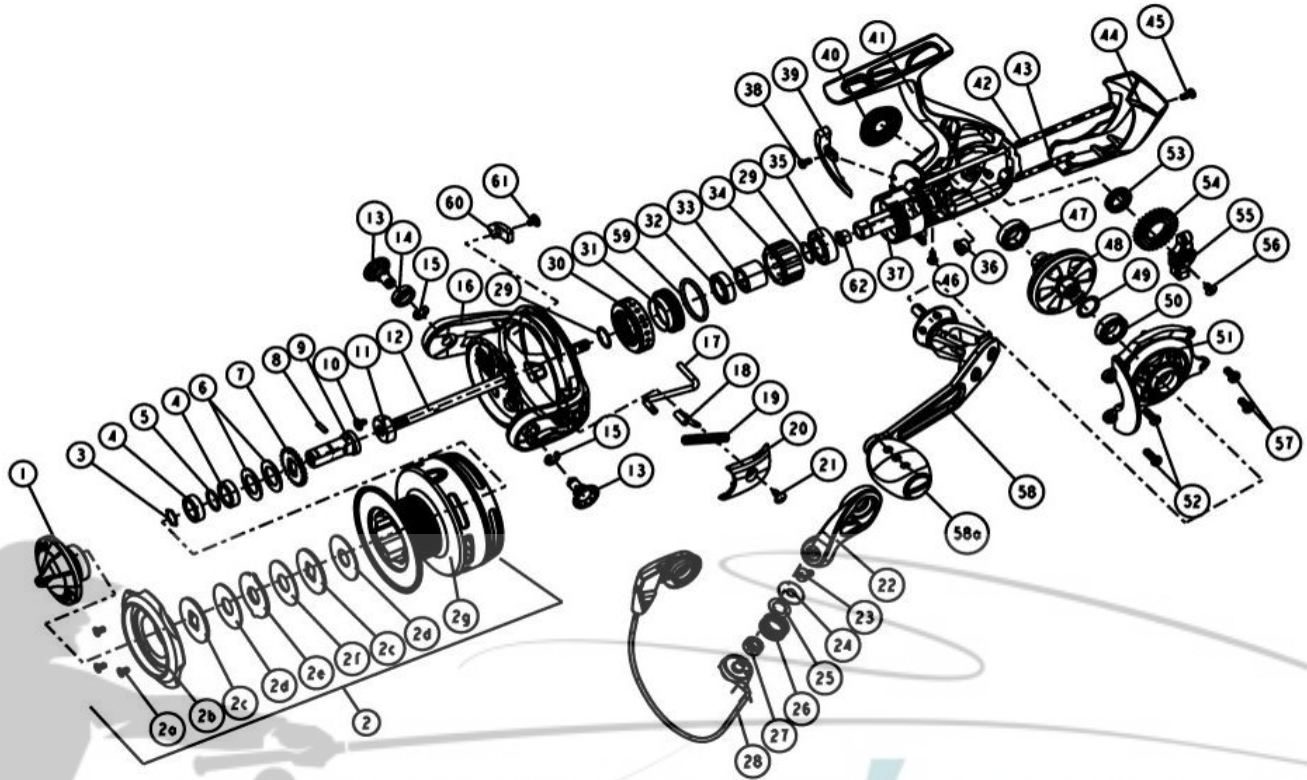

### TOUR KVD SPINNING REEL PART LIST

Key #	Description	Part No. TKDV50PTi	Qty.	Key #	Description	Part No. TKVD50PTi	Qty.
1	Drag Knob Assembly	WAA332-03	1	27	Line Roller Ball Bearing	GH202-01	1
2	Spool Assembly	XAA321-02	1	28	Bail Assembly	XAA347-02	1
2a	Spool Cap Screws	CF107-01	3	29	Clutch Bearing Cap	WAA040-03	1
2b	Spool Cap	WAA144-71	1	30	Clutch Bearing Adapter	WAA190-01	1
2c	Drag Washer "D"	XAA080-01	2	31	Top Pinion Ball bearing	TW058-03	1
2d	Drag Washer "B"	WAA033-01	2	32	Sleeve	WAA139-01	1
2e	Drag Washer "A"	WAA081-01	1	33	One Way Clutch	CAB063-01	1
2f	Drag Washer "C"	WAA033-02	1	34	Bottom Pinion Ball Bearing	UK028-02	1
2g	Spool	XAA021-02	1	35	Pinion Bushing	WAA213-01	1
2j	Spool Click Spring	BAA068-02	1	36	Pinion Gear	WAA011-02	1
2k	Spool Click	AAA103-02	1	37	Incline Screw	UAA123-04	1
2l	Spool Click Screw	CAA077-01	1	38	Incline	WAA119-01	1
3	Retainer Ring	WAA038-01	1	39	Dust Cap	UAA054-03	1
4	Spool Ball Bearing	KT158-01	2	40	Body Assembly	WAA301-04	1
5	Spool Ball Bearing Washer	WAA076-01	1	41	POST	WAA093-01	1
6	Spool Adjust Washer	WAA030-01	2	42	POST	WAA098-01	1
7	Clicker Gear	WAA037-01	1	43	Body Rear Cap	WAA140-03	1
8	Adapter Pin	UAA134-01	1	44	Rear Cap Screw "A" - M2 x 5mm	UAA123-06	1
9	Shaft Drag Adapter	WAA117-01	1	45	Rear Cap Screw "B" - M2 x 5mm	UAA123-06	1
10	Rotor Nut Lock Screw	UAA094-02	1	46	Body Drive Gear Bearing	TW058-03	1
11	Rotor Nut	BAA006-02	1	47	Drive Gear	WAA012-01	1
12	Main Shaft	WAA015-01	1	48	Drive Gear Adjust Washer	BAA105-04	1
13	Rotor Arm Sleeve	UAA042-02	2	49	Sidecover Drive Gear Bearing	TW058-03	1
14	Ball Bearing	BAA158-01	1	50	Sidecover Assembly	WAA323-04	1
15	E-Clip	QW120-01	2	51	Sidecover Screw "A" - M2.6 x 8mm	UAA057-02	2
16	Rotor	XAA009-03	1	52	O/S Gear Bearing	DAA158-01	1
17	Kick Lever	DAA019-01	1	53	O/S Gear Assembly	WAA353-01	1
18	Bail Actuator	DAA031-01	1	54	O/S Slider	WAA025-01	1
19	Bail Spring	WAA022-01	1	55	Main Shaft Screw	BAA100-01	1
20	Arm Lever Cover	XAA087-03	1	56	Sidecover Screw "B" - M2.6 x 6mm	UAA050-01	2
21	Arm Lever Cover Screw	CW125-02	1	57	Handle Assembly	WAA318-04	1
22	Arm Lever	WAA007-03	1	58	Handle Knob Cap	BB115-02	1
23	Line Roller Screw	BAA108-02	1	58e	O-Ring	XF101-01	1
24	Line Roller Collar	DAA102-01	1	59	Counter weight	UAA148-01	1
25	Line Roller Washer	BAA102-01	1	60	Counter weight screw	UAA094-02	1
26	Line Roller	DAA004-02	1	61	Pinion Bushing	WAA213-02	1