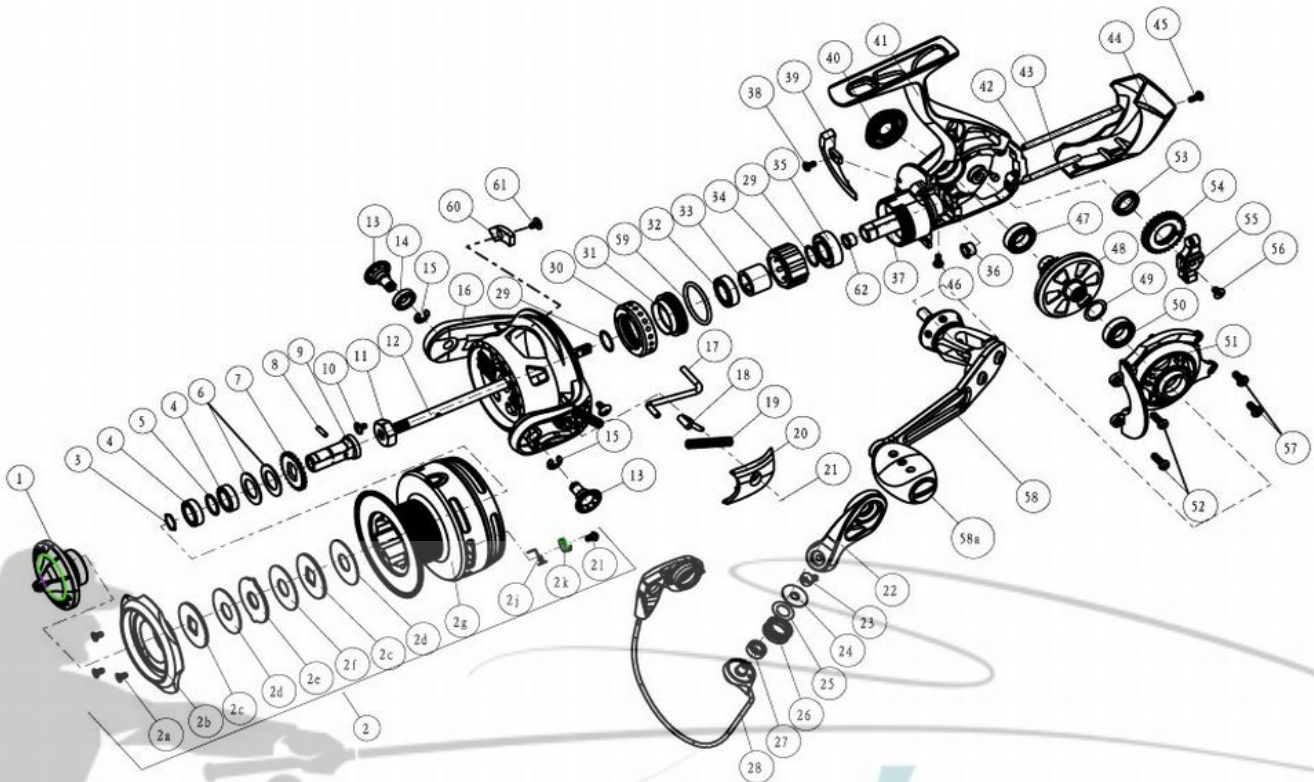

QUANTUM®

TKVD40PTi

TOUR KVD SPINNING REEL PART LIST

Key #	Description	Part No. TKDV40PTi	Qty.	Key #	Description	Part No. TKVD40PTi	Qty.
1	Drag Knob Assembly	WAA332-03	1	27	Line Roller Ball Bearing	GH202-01	1
2	Spool Assembly	WAA321-02	1	28	Rotor Adjust Washer	WAA347-02	1
2a	Spool Cap Screws	CF107-01	3	29	Clutch Bearing Cap	WAA040-03	1
2b	Spool Cap	WAA144-71	1	30	Clutch Bearing Adapter	WAA190-01	1
2c	Drag Washer "D"	XAA080-01	2	31	Top Pinion Ball bearing	TW058-03	1
2d	Drag Washer "B"	WAA033-01	2	32	Sleeve	WAA139-01	1
2e	Drag Washer "A"	WAA081-01	1	33	One Way Clutch	CAB063-01	1
2f	Drag Washer "C"	WAA033-02	1	34	Bottom Pinion Ball Bearing	UK028-02	1
2g	Spool	WAA021-02	1	35	Pinion Bushing	WAA213-01	1
2j	Spool Click Spring	BAA068-02	1	36	Pinion Gear	WAA011-02	1
2k	Spool Click	AAA103-02	1	37	Incline Screw	UAA123-04	1
2l	Spool Click Screw	CAA077-01	1	38	Incline	WAA119-01	1
3	Retainer Ring	WAA038-01	1	39	Dust Cap	UAA054-03	1
4	Spool Ball Bearing	KT158-01	2	40	Body Assembly	WAA301-04	1
5	Spool Ball Bearing Washer	WAA076-01	1	41	POST	WAA093-01	1
6	Spool Adjust Washer	WAA030-01	2	42	POST	WAA098-01	1
7	Clicker Gear	WAA037-01	1	43	Body Rear Cap	WAA140-03	1
8	Adapter Pin	UAA134-01	1	44	Rear Cap Screw "A" - M2 x 5mm	UAA123-06	1
9	Shaft Drag Adapter	WAA117-01	1	45	Rear Cap Screw "B" - M2 x 5mm	UAA123-06	1
10	Rotor Nut Lock Screw	UAA094-02	1	46	Body Drive Gear Bearing	TW058-03	1
11	Rotor Nut	BAA006-02	1	47	Drive Gear	WAA012-01	1
12	Main Shaft	WAA015-01	1	48	Drive Gear Adjust Washer	BAA105-04	1
13	Rotor Arm Sleeve	UAA042-02	2	49	Sidecover Drive Gear Bearing	TW058-03	1
14	Ball Bearing	BAA158-01	1	50	Sidecover Assembly	WAA323-04	1
15	E-Clip	QW120-01	2	51	Sidecover Screw "A" - M2.6 x 8mm	UAA057-02	2
16	Rotor	WAA009-03	1	52	O/S Gear Bearing	DAA158-01	1
17	Kick Lever	DAA019-01	1	53	O/S Gear Assembly	WAA353-01	1
18	Bail Actuator	DAA031-01	1	54	O/S Slider	WAA025-01	1
19	Bail Spring	WAA022-01	1	55	Main Shaft Screw	BAA100-01	1
20	Arm Lever Cover	WAA087-03	1	56	Sidecover Screw "B" - M2.6 x 6mm	UAA050-01	2
21	Arm Lever Cover Screw	CW125-02	1	57	Handle Assembly	WAA318-04	1
22	Arm Lever	WAA007-03	1	58	Handle Knob Cap	BB115-02	1
23	Line Roller Screw	BAA108-02	1	58e	O-Ring	XF101-01	1
24	Line Roller Collar	DAA102-01	1	59	Counter weight	UAA148-01	1
25	Line Roller Washer	BAA102-01	1	60	Counter weight screw	UAA094-02	1
26	Line Roller	DAA004-02	1	61	Pinion Bushing	WAA213-02	1