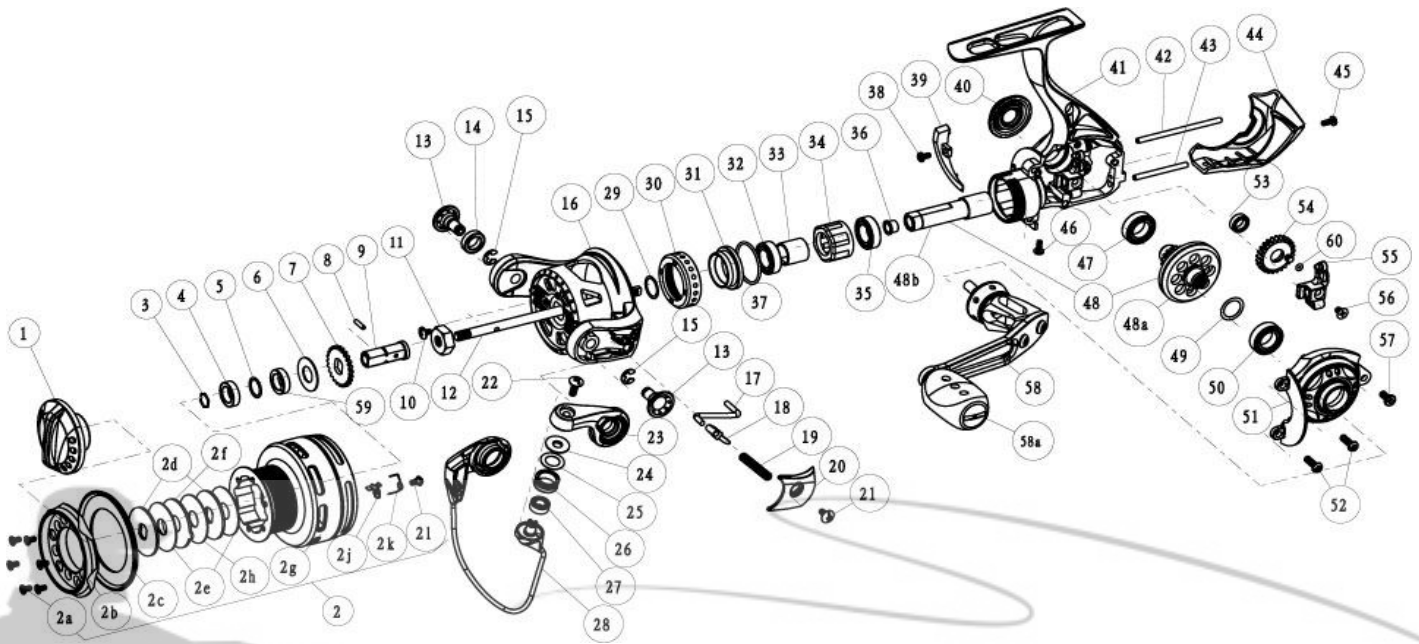

QUANTUM[®]

TKVD30PTi

TOUR KVD SPINNING REEL PART LIST

Key #	Description	Part No.	Qty.	Key #	Description	Part No.	Qty.
		TKDV30PTi				TKVD30PTi	
1	Drag Knob Assembly	VAA332-03	1	27	Line Roller Ball Bearing	GH202-01	1
2	Spool Assembly	VAA321-02	1	28	Bail Assembly	VAA347-02	1
2a	Spool Cap Screws	CF107-01	6	29	Rotor Adjust Washer	BAA110-02	1
2b	Spool Cap	VAA144-91	1	30	Clutch Bearing Cap	UAA040-03	1
2c	Spool Lip	VAA143-02	1	31	Clutch Bearing Adapter	UAA190-01	1
2d	Drag Washer "D"	UAA080-01	2	32	Top Pinion Ball bearing	TW058-03	1
2e	Drag Washer "B"	UAA033-01	2	33	Sleeve	UAA139-01	1
2f	Drag Washer "A"	UAA081-01	1	34	One Way Clutch	UAA063-01	1
2g	Spool	VAA021-02	1	35	Bottom Pinion Ball Bearing	TW058-03	1
2h	Drag Washer "C"	UAA033-02	1	36	Pinion Bushing	BAA213-02	1
2j	Spool Click	AAA103-02	1	37	O-Ring	VAA101-01	1
2k	Spool Click Spring	BAA068-02	1	38	Trip Ramp Screw	UAA123-04	1
2l	Spool Click Screw	CAA077-01	1	39	Trip Ramp	UAA119-01	1
3	Retainer Ring	UAA038-01	1	40	Dust Cap	UAA054-03	1
4	Spool Ball bearing	CH027-01	1	41	Body Assembly	UAA301-07	1
5	Spool Ball Bearing Washer	UAA076-01	1	42	O/S Guide Pin "A"	UAA093-02	1
6	Spool Adjust Washer	UAA030-01	1	43	O/S Guide Pin "B"	UAA098-02	1
7	Clicker Gear	UAA037-01	1	44	Body Rear Cap	UAA140-03	1
8	Adapter Pin	UAA134-01	1	45	Rear Cap Screw "A" - M2 x 5mm	UAA123-06	1
9	Shaft Drag Adapter	UAA117-01	1	46	Rear Cap Screw "B" - M2 x 5mm	UAA123-06	1
10	Rotor Nut Lock Screw	UAA094-02	1	47	Body Drive Gear Bearing	TW058-03	1
11	Rotor Nut	BAA006-02	1	48	Drive Gear Kit	BAA412-04	1
12	Main Shaft	UAA015-01	1	48a	48a - Drive Gear	BAA012-03	1
13	Rotor Arm Sleeve	UAA042-02	2	48b	48b - Pinion Gear	UAA011-02	1
14	Ball Bearing	BAA158-01	1	49	Drive Gear Adjust Washer	BAA105-04	1
15	E-Clip	QW120-01	2	50	Sidecover Drive Gear Bearing	TW058-03	1
16	Rotor	VAA009-04	1	51	Sidecover Assembly	UAA323-07	1
17	Kick Lever	VAA019-01	1	52	Sidecover Screw "A" - M2.6 x 8mm	UAA057-02	2
18	Bail Actuator	BAA031-01	1	53	O/S Gear Bearing	CT157-02	1
19	Bail Spring	BAA022-01	1	54	O/S Gear Assembly	UAA353-01	1
20	Arm Lever Cover	VAA087-03	1	55	O/S Slider	UAA025-01	1
21	Arm Lever Cover Screw	CW125-02	1	56	Main Shaft Screw	BAA100-01	1
22	Line Roller Screw	BAA108-02	1	57	Sidecover Screw "B" - M2.6 x 6mm	UAA050-01	1
23	Arm Lever	UAA007-02	1	58	Handle Assembly	VAA318-04	1
24	Line Roller Collar	CAA102-01	1	58e	Handle Knob Cap	BB115-02	1
25	Line Roller Washer	BAA102-01	1	59	Spool Bushing	UAA027-01	1
26	Line Roller	BAA004-02	1	60	O-Ring	UAA101-01	1