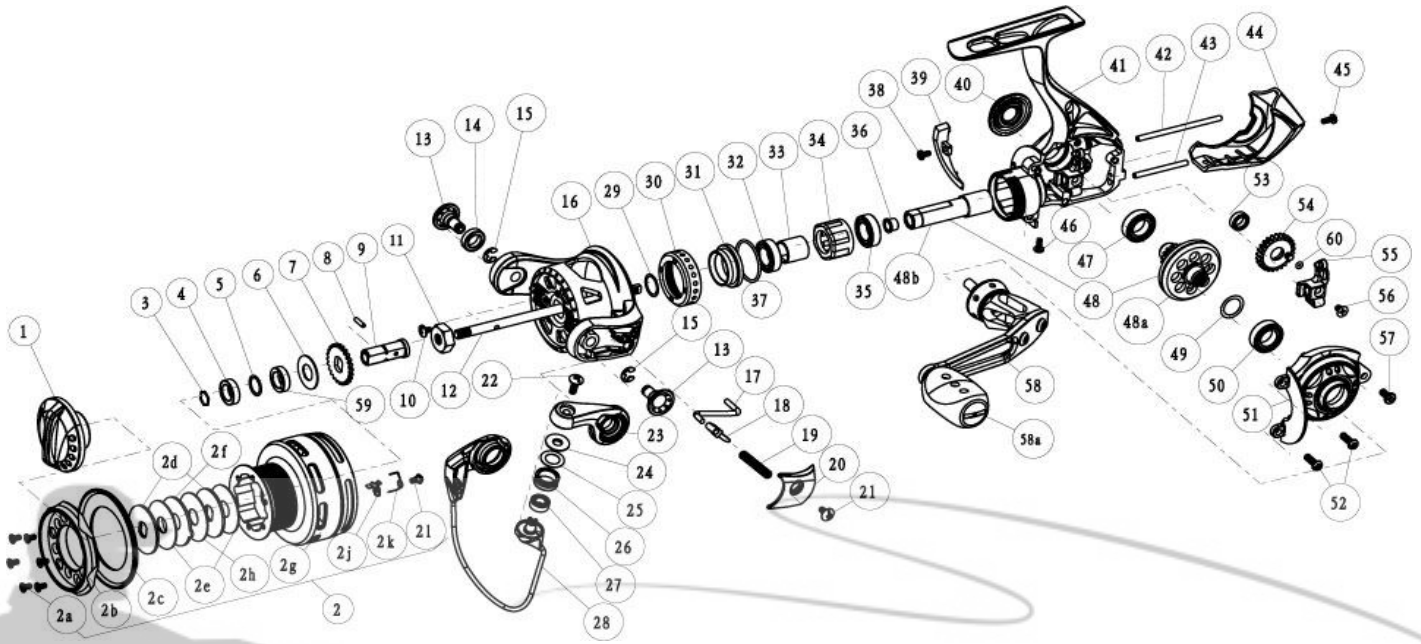

### TOUR KVD SPINNING REEL PART LIST

Key #	Description	Part No.	Qty.	Key #	Description	Part No.	Qty.
		TKDV25PTi				TKVD25PTi	
1	Drag Knob Assembly	VAA332-03	1	27	Line Roller Ball Bearing	GH202-01	1
2	Spool Assembly	UAA321-02	1	28	Bail Assembly	UAA347-02	1
2a	Spool Cap Screws	CF107-01	6	29	Rotor Adjust Washer	BAA110-02	1
2b	Spool Cap	UAA144-91	1	30	Clutch Bearing Cap	UAA040-03	1
2c	Spool Lip	UAA143-02	1	31	Clutch Bearing Adapter	UAA190-01	1
2d	Drag Washer "D"	UAA080-01	2	32	Top Pinion Ball bearing	TW058-03	1
2e	Drag Washer "B"	UAA033-01	2	33	Sleeve	UAA139-01	1
2f	Drag Washer "A"	UAA081-01	1	34	One Way Clutch	UAA063-01	1
2g	Spool	UAA021-02	1	35	Bottom Pinion Ball Bearing	TW058-03	1
2h	Drag Washer "C"	UAA033-02	1	36	Pinion Bushing	BAA213-02	1
2j	Spool Click	AAA103-02	1	37	O-Ring	VAA101-01	1
2k	Spool Click Spring	BAA068-02	1	38	Trip Ramp Screw	UAA123-04	1
2l	Spool Click Screw	CAA077-01	1	39	Trip Ramp	UAA119-01	1
3	Retainer Ring	UAA038-01	1	40	Dust Cap	UAA054-03	1
4	Spool Ball bearing	CH027-01	1	41	Body Assembly	UAA301-07	1
5	Spool Ball Bearing Washer	UAA076-01	1	42	O/S Guide Pin "A"	UAA093-02	1
6	Spool Adjust Washer	UAA030-01	1	43	O/S Guide Pin "B"	UAA098-02	1
7	Clicker Gear	UAA037-01	1	44	Body Rear Cap	UAA140-03	1
8	Adapter Pin	UAA134-01	1	45	Rear Cap Screw "A" - M2 x 5mm	UAA123-06	1
9	Shaft Drag Adapter	UAA117-01	1	46	Rear Cap Screw "B" - M2 x 5mm	UAA123-06	1
10	Rotor Nut Lock Screw	UAA094-02	1	47	Body Drive Gear Bearing	TW058-03	1
11	Rotor Nut	BAA006-02	1	48	Drive Gear Kit	BAA412-04	1
12	Main Shaft	UAA015-01	1	48a	48a - Drive Gear	BAA012-03	1
13	Rotor Arm Sleeve	UAA042-02	2	48b	48b - Pinion Gear	UAA011-02	1
14	Ball Bearing	BAA158-01	1	49	Drive Gear Adjust Washer	BAA105-04	1
15	E-Clip	QW120-01	2	50	Sidecover Drive Gear Bearing	TW058-03	1
16	Rotor	UAA009-04	1	51	Sidecover Assembly	UAA323-07	1
17	Kick Lever	UAA019-01	1	52	Sidecover Screw "A" - M2.6 x 8mm	UAA057-02	2
18	Bail Actuator	BAA031-01	1	53	O/S Gear Bearing	CT157-02	1
19	Bail Spring	BAA022-01	1	54	O/S Gear Assembly	UAA353-01	1
20	Arm Lever Cover	UAA087-03	1	55	O/S Slider	UAA025-01	1
21	Arm Lever Cover Screw	CW125-02	1	56	Main Shaft Screw	BAA100-01	1
22	Line Roller Screw	BAA108-02	1	57	Sidecover Screw "B" - M2.6 x 6mm	UAA050-01	1
23	Arm Lever	UAA007-02	1	58	Handle Assembly	VAA318-04	1
24	Line Roller Collar	CAA102-01	1	58e	Handle Knob Cap	BB115-02	1
25	Line Roller Washer	BAA102-01	1	59	Spool Bushing	UAA027-01	1
26	Line Roller	BAA004-02	1	60	O-Ring	UAA101-01	1