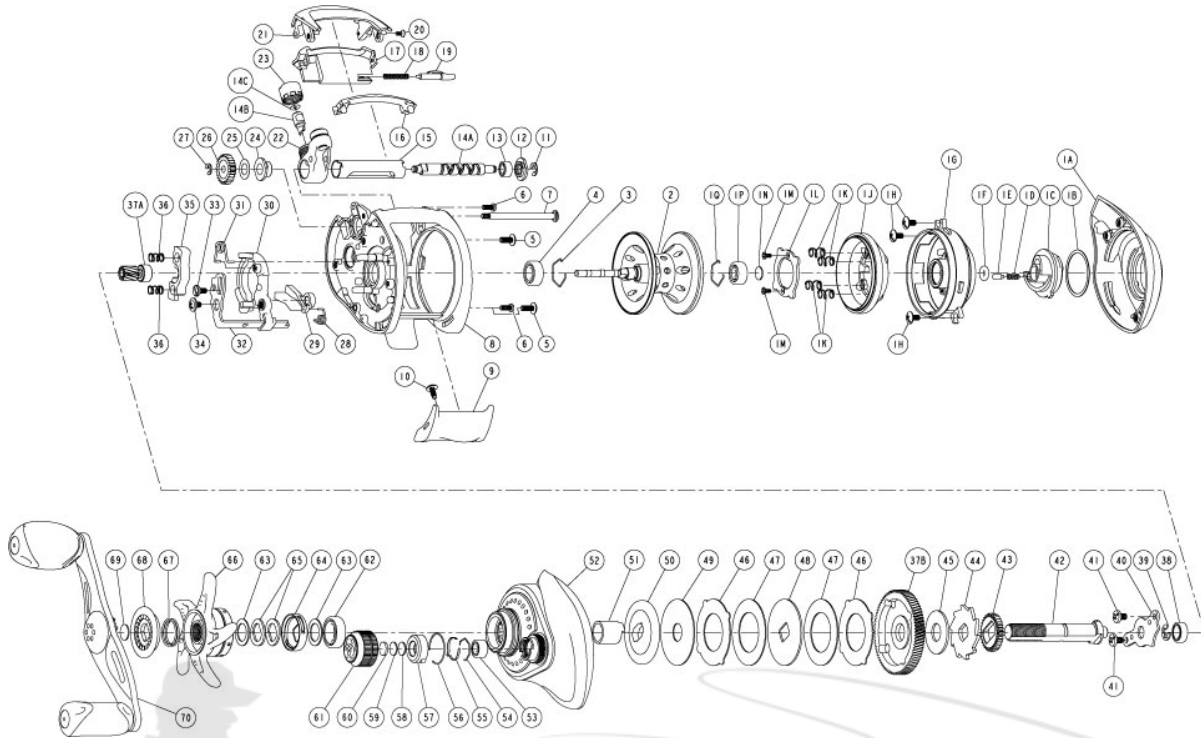

QUANTUM[®]

TKVD151HPT

Quantum TKVD151HPT Baitcast Reel Part List

Key #	Description	Part No.	Key #	Description	Part No.
1	Palm Side Cover Kit include	YW4023-01	28	Kick Lever Spring	MX097-01
	1A - Palm Side Cover Assembly	N/A	29	Kick Lever	YW077-01
	1B - Centrifugal Dial Washer	N/A	30	Release Slider	YW039-01
	1C - Centrifugal Dial Assembly	N/A	31	Release Slider Spring	YW104-01
	1D - Centrifugal Dial Click Spring	N/A	32	Release Slider Link	YW036-01
	1E - Centrifugal Dial Click Pawl	N/A	33	Release Slider Link Screw	EW125-01
	1F - Centrifugal Dial Friction Ring	N/A	34	Release Slider Screw	CX076-03
	1G - Spool Cover	N/A	35	Pinion Yoke	YW025-01
	1H - Spool Cover Screw	N/A	36	Yoke Spring	GX040-01
	1J - Brake Ring Assembly	N/A	37	Gear Kit Include	PW4011-02
	1K - Brake Ring Slider Spring	N/A		37A - Pinion Gear Assembly	N/A
	1L - Brake Ring Slider Spring Retainer	N/A		37B - Drive Gear	N/A
	1M - Brake Ring Spring Retainer Screw	N/A	38	Crank Shaft Ball Bearing - L	SW017-01
	1N - Spool Tension Shim	N/A	39	E-Clip	QW120-01
	1P - Spool Shaft Ball Bearing - Palm	N/A	40	Crank Shaft Retainer	PW002-01
	1Q - Clip Ring	N/A	41	Crank Shaft Retainer Screw	JX107-02
2	Spool Assembly	PW321-03	42	Crank Shaft	PW008-02
3	Clip Ring	EX080-01	43	O/S Drive Gear	PW112-01
4	Spool Shaft Ball Bearing - Gear	EX017-02	44	Trip Ratchet	PW083-01
5	Gear Side Cover Screw - B	QW053-07	45	Trip Ratchet Washer	YW111-01
6	Gear Side Cover Screw - A	LF057-01	46	Drag Key Washer	PW048-01
7	Stabilizer Bar - A	PW061-01	47	Drag Disc - A	PW059-01
8	Frame	YW001-01	48	Drag "D" Washer	YW045-01
9	Thumb Bar	YW009-01	49	Drag Disc - B	YW059-01
10	Thumb Bar Screw	CW125-01	50	Drag Washer	PW045-01
11	E-Clip	NX092-01	51	One Way Clutch Sleeve	UX052-01
12	Bearing Retainer	PW067-01	52	Gear Side Cover Assembly	YW324-01
13	Worm Shaft Ball Bearing	XX117-01	53	Tension Knob Ball Bearing	SW117-01
14	Worm Shaft Kit Include	HV4072-02	54	Tension Knob Ball Bearing Clip Ring	PW080-01
	14A - Worm Shaft	N/A	55	Tension Knob Click Spring	PW114-01
	14B - Line Guide Pawl	N/A	56	Tension Knob Click Ratchet Retainer	YW080-01
14-C	14C - Line Guide Carrier Washer	N/A	57	Tension Knob Click Ratchet	PW113-01
15	Worm Shaft Guide	DW016-01	58	Spool Tension Washer	QW032-04
16	Top Support	YW094-02	59	Spool Tension Support Washer	PW032-01
17	Front Support	YW099-01	60	Spool Cushion Washer	EX082-02
18	Side Cover Locking Lever Spring	ZW096-01	61	Spool Tension Knob Assembly	PW333-01
19	Side Cover Locking Lever	TX119-02	62	Crank Shaft Ball Bearing	TW058-01
20	Hood Screw	DW107-01	63	Crank Shaft Ball Bearing Washer	ZW032-01
21	Hood	YW027-01	64	Drag Click Spring Assembly	YX4114-01
22	Line Guide Carrier Assembly	PW347-01	65	Spring "D" Washer	JX046-01
23	Line Guide Carrier Screw	ZW007-01	66	Star Drag	YW055-01
24	Worm Shaft Bushing - Gear Side	PW068-01	67	Handle Ratchet Spring	UX040-01
25	O/S Pinion Gear Washer	EX035-01	68	Handle Ratchet	VX054-01
26	O/S Pinion Gear	PW085-01	69	Handle Washer	UX032-01
27	E-Clip	NX090-01	70	Handle Assembly	PW318-02