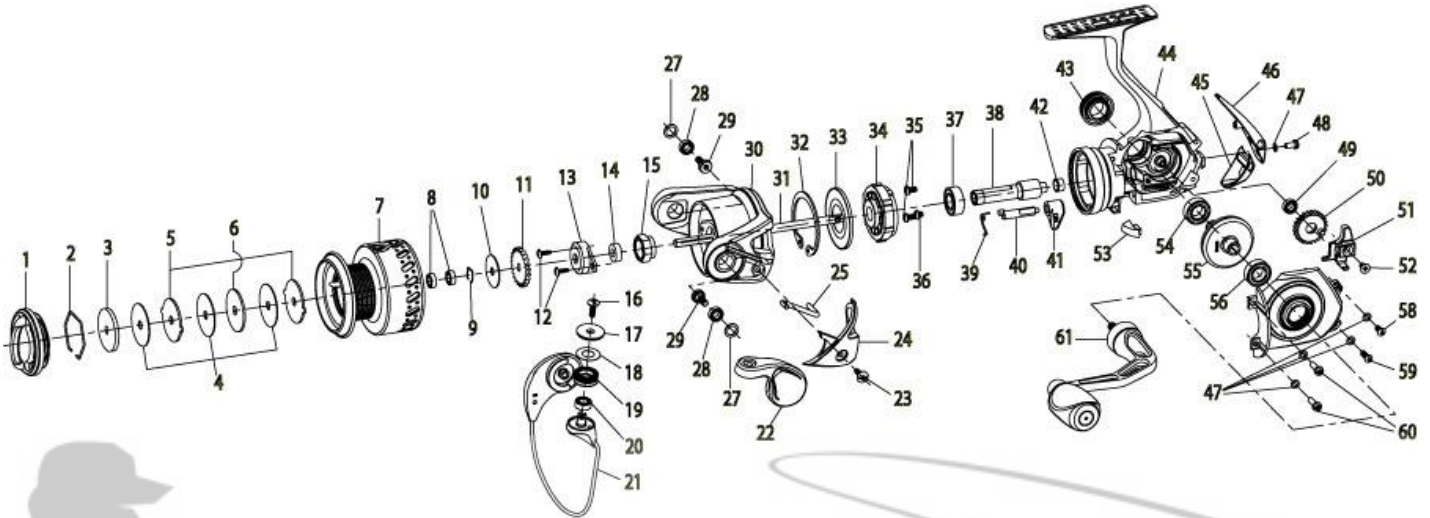

QUANTUM

Tour Edition

TE40PTIAS

TOUR EDITON SPINNING REEL Part List

| Key # | Description | Part No. | | Key # | Description | Part No. | |
|-------|-----------------------------|----------|--|-------|--------------------------|----------|--|
| | | TE40 | | | | TE40 | |
| 1 | Drag Knob Assembly | CG332-01 | | 32 | Clutch Retaining Ring | TK060-01 | |
| 2 | Retainer Ring | RQ038-01 | | 33 | Clutch Seal Plate | TK166-01 | |
| 3 | Drag Washer "D" | SQ080-01 | | 34 | Clutch Unit | CG463-01 | |
| 4 | Drag Washer "B" | RQ033-01 | | 35 | Pinion Bearing Screw "A" | TK057-01 | |
| 5 | Drag Washer "A" | RQ081-01 | | 36 | Pinion Bearing Screw "B" | TK057-11 | |
| 6 | Drag Washer "C" | RQ080-01 | | 37 | Pinion Ball Bearing | UK028-01 | |
| 7 | Spool Assembly | TK321-12 | | 38 | Pinion | SQ011-01 | |
| 8 | Spool Ball Bearing | EH158-01 | | 39 | Stopper Cam Spring | TK089-01 | |
| 9 | Bearing Retainer Ring | BG080-01 | | 40 | Stopper Cam | TK090-01 | |
| 10 | Spool Adjust Washer | PT030-01 | | 41 | Stopper Lever | RQ059-01 | |
| 11 | Click Gear | RQ037-01 | | 42 | Pinion Bushing | SQ141-03 | |
| 12 | Rotor Nut Lock Screw | RK094-01 | | 43 | Handle Screw Assembly | BG354-02 | |
| 13 | Rotor Nut Cover | TK214-01 | | 44 | Body Assembly | TK301-12 | |
| 14 | Main Shaft Bushing | TK213-01 | | 45 | Body Rear Cover "Bottom" | TK140-55 | |
| 15 | Rotor Nut | TK006-01 | | 46 | Body Rear Cover "Top" | TK140-03 | |
| 16 | Line Roller Screw | AQ108-01 | | 47 | Side Cover Screw Washer | RQ142-01 | |
| 17 | Line Roller Collar | BG104-01 | | 48 | Side Cover Screw "D" | RQ057-11 | |
| 18 | Line Roller Washer | DH102-01 | | 49 | O/S Gear Ball Bearing | EH158-01 | |
| 19 | Line Roller | CH004-01 | | 50 | O/S Gear | TQ053-51 | |
| 20 | Line Roller Balling Bearing | GH202-01 | | 51 | O/S Slider | TK025-01 | |
| 21 | Bail Assembly | N/A | | 52 | Main Shaft Screw | RQ100-01 | |
| 22 | Arm Lever Assembly | CG307-01 | | 53 | Trip Ramp | TK119-01 | |
| 23 | A/L Cover Screw | GU077-01 | | 54 | Body Ball Bearing | BL157-01 | |
| 24 | Armler Cover | TK087-04 | | 55 | Drive Gear Assembly | AT312-51 | |
| 25 | Kick Lever | TK019-01 | | 56 | Side Cover Ball Bearing | BL157-01 | |
| 26 | Bail Pivot Insert | N/A | | 57 | Side Cover Assembly | TK323-11 | |
| 27 | Bail Pivot Bushing | TK110-01 | | 58 | Side Cover Screw "C" | SK057-11 | |
| 28 | Bail Pivot Ball Bearing | GH202-01 | | 59 | Side Cover Screw "B" | SK057-01 | |
| 29 | Bail Pivot Screw | TK111-01 | | 60 | Side Cover Screw "A" | RQ057-04 | |
| 30 | Rotor Assembly | TK309-11 | | 61 | Handle Assembly | CG318-01 | |
| 31 | Main Shaft | TQ015-02 | | | | | |