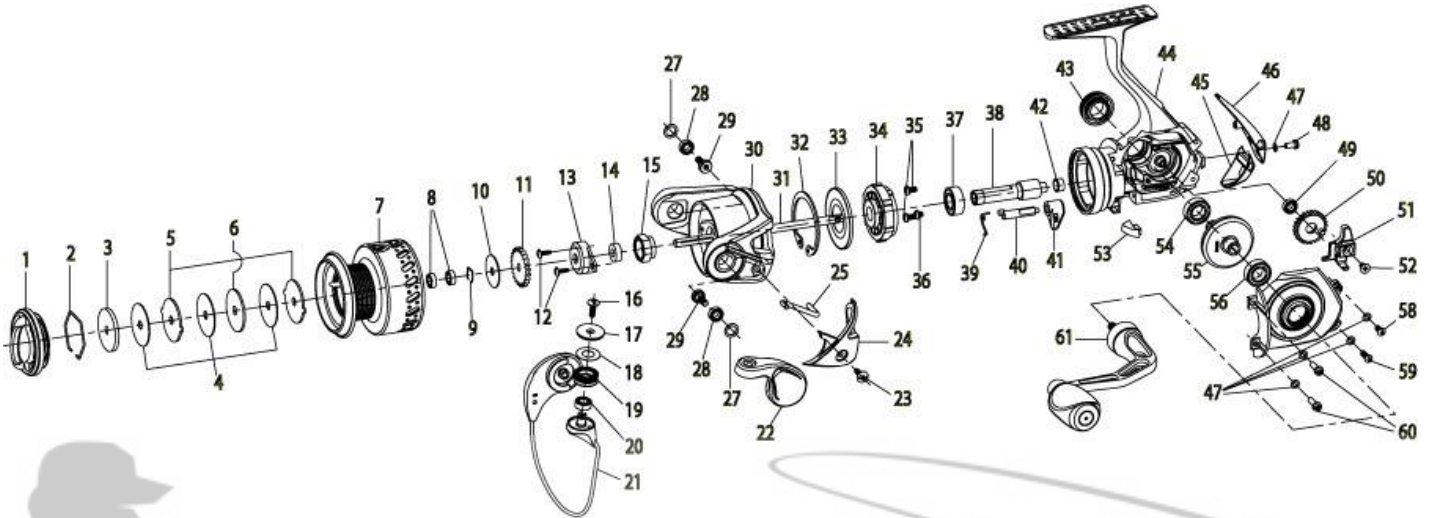

QUANTUM

Tour Edition

TE30PTIAS

TOUR EDITON SPINNING REEL Part List

Key #	Description	Part No.		Key #	Description	Part No.	
		TE30				TE30	
1	Drag Knob Assembly	CG332-01		32	Clutch Retaining Ring	TK060-01	
2	Retainer Ring	RQ038-01		33	Clutch Seal Plate	TK166-01	
3	Drag Washer "D"	SQ080-01		34	Clutch Unit	CG463-01	
4	Drag Washer "B"	RQ033-01		35	Pinion Bearing Screw "A"	TK057-01	
5	Drag Washer "A"	RQ081-01		36	Pinion Bearing Screw "B"	TK057-11	
6	Drag Washer "C"	RQ080-01		37	Pinion Ball Bearing	UK028-01	
7	Spool Assembly	TK321-11		38	Pinion	SQ011-01	
8	Spool Ball Bearing	EH158-01		39	Stopper Cam Spring	TK089-01	
9	Bearing Retainer Ring	BG080-01		40	Stopper Cam	TK090-01	
10	Spool Adjust Washer	PT030-01		41	Stopper Lever	RQ059-01	
11	Click Gear	RQ037-01		42	Pinion Bushing	SQ141-03	
12	Rotor Nut Lock Screw	RK094-01		43	Handle Screw Assembly	BG354-02	
13	Rotor Nut Cover	TK214-01		44	Body Assembly	TK301-11	
14	Main Shaft Bushing	TK213-01		45	Body Rear Cover "Bottom"	TK140-55	
15	Rotor Nut	TK006-01		46	Body Rear Cover "Top"	TK140-03	
16	Line Roller Screw	AQ108-01		47	Side Cover Screw Washer	RQ142-01	
17	Line Roller Collar	BG104-01		48	Side Cover Screw "D"	RQ057-11	
18	Line Roller Washer	DH102-01		49	O/S Gear Ball Bearing	EH158-01	
19	Line Roller	CH004-01		50	O/S Gear	TQ053-51	
20	Line Roller Balling Bearing	GH202-01		51	O/S Slider	TK025-01	
21	Bail Assembly	N/A		52	Main Shaft Screw	RQ100-01	
22	Arm Lever Assembly	CG307-01		53	Trip Ramp	TK119-01	
23	A/L Cover Screw	GU077-01		54	Body Ball Bearing	BL157-01	
24	Armler Cover	TK087-04		55	Drive Gear Assembly	AT312-51	
25	Kick Lever	TK019-01		56	Side Cover Ball Bearing	BL157-01	
26	Bail Pivot Insert	N/A		57	Side Cover Assembly	TK323-11	
27	Bail Pivot Bushing	TK110-01		58	Side Cover Screw "C"	SK057-11	
28	Bail Pivot Ball Bearing	GH202-01		59	Side Cover Screw "B"	SK057-01	
29	Bail Pivot Screw	TK111-01		60	Side Cover Screw "A"	RQ057-04	
30	Rotor Assembly	TK309-11		61	Handle Assembly	CG318-01	
31	Main Shaft	TQ015-02					