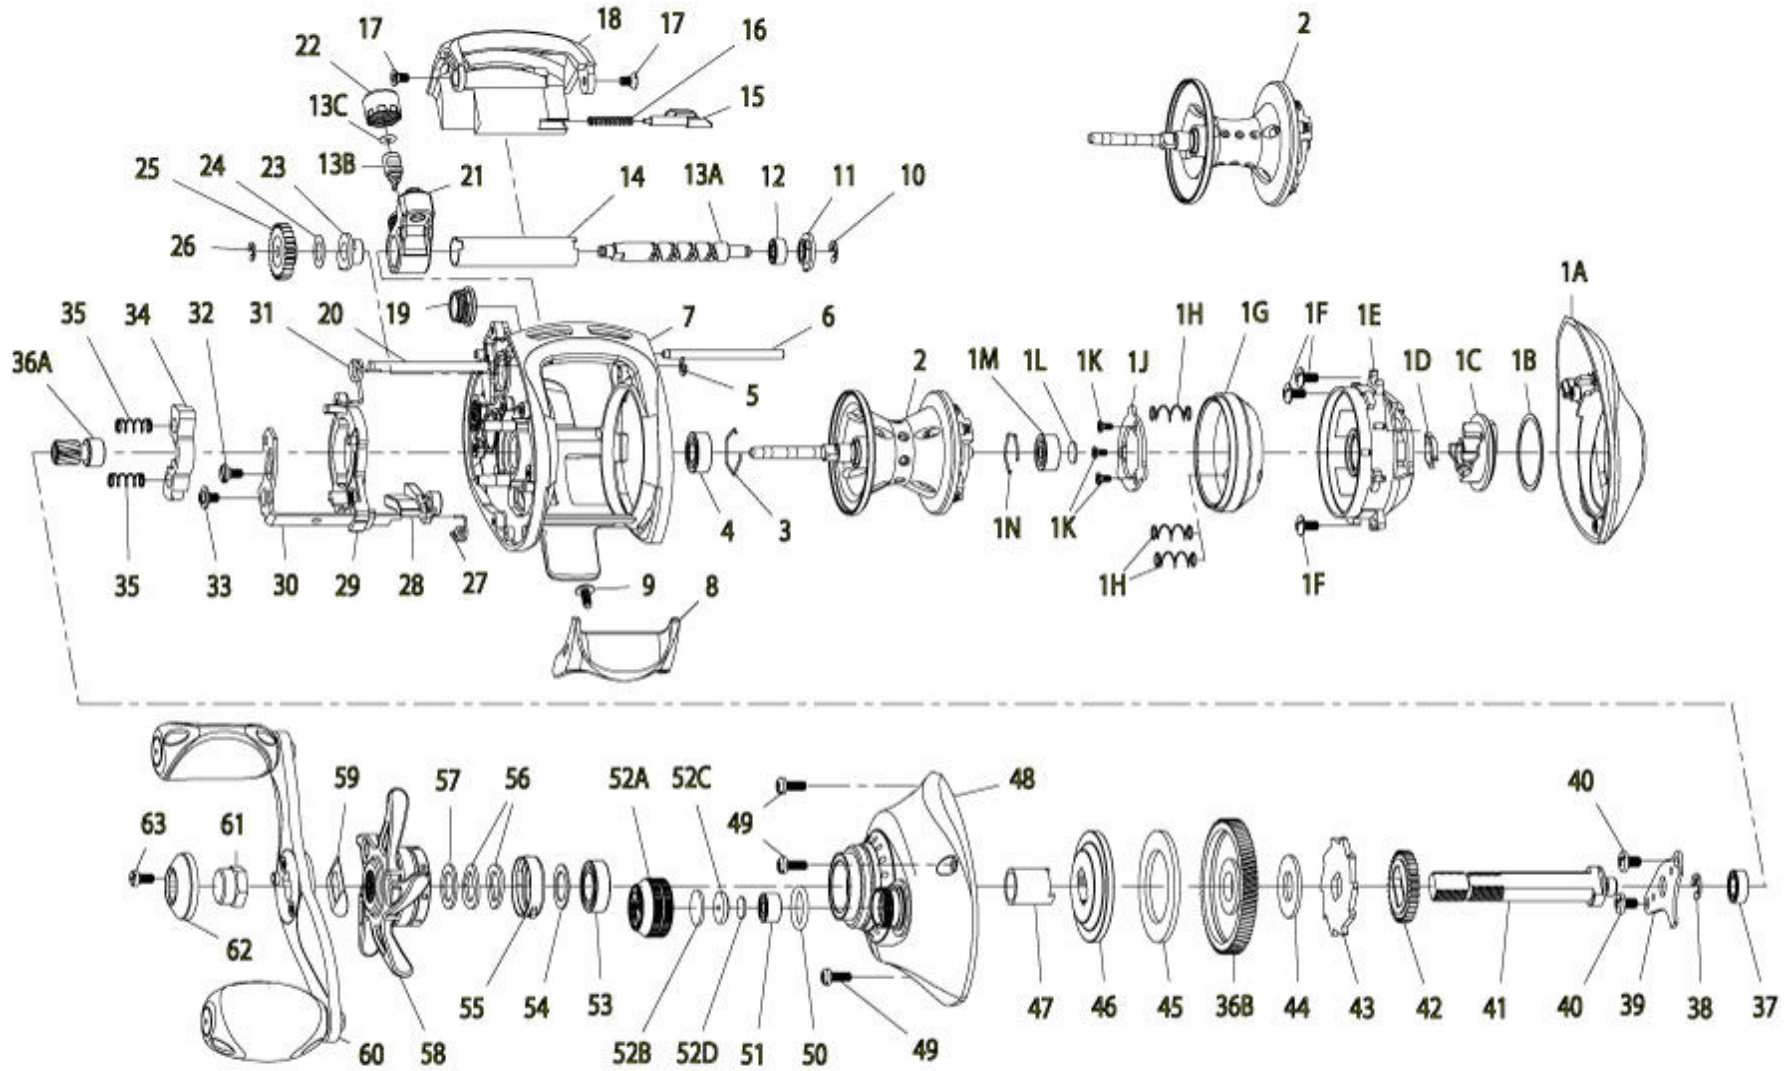

QUANTUM®

TE101SPT

For Parts and Service
Call 1-888-404-1119
www.mikesreelrepair.com

TE101SPT

Quantum TE101SPT BaitCast Reel Part List

Key #	Description	Part No.	Key #	Description	Part No.	
1	Palm Side Cover Kit include	GW4023-03	28	Kick Lever	FW077-01	
	1A - Palm Side Cover Assembly	N/A	29	Release Slider	FW039-01	
	1B - Centrifugal Dial Washer	N/A	30	Release Slider Link	FW036-01	
	1C - Centrifugal Dial Assembly	N/A	31	Release Slider Spring	FW104-01	
	1D - Centrifugal Dial Spring	N/A	32	Release Slider Link Screw	EW125-01	
	1E - Spool Cover	N/A	33	Release Slider Screw	CX076-03	
	1F - Spool Cover Screw	N/A	34	Pinion Yoke	FW025-01	
	1G - Brake Ring Assembly	N/A	35	Yoke Spring	GX040-01	
	1H - Brake Ring Slider Spring	N/A	36	Gear Kit Include	UX4011-04	
	1J - Brake Ring Slider Spring Retainer	N/A		36A - Pinion Gear Assembly	N/A	
	1K - Brake Ring Spring Retainer Screw	N/A		36B - Drive Gear	N/A	
	1L - Spool Tension Shim	N/A	37	Crank Shaft Ball Bearing - L	SW017-01	
	1M - Spool Shaft Ball Bearing - Palm	N/A	38	E-Clip	QW120-01	
	1N - Clip Ring	N/A	39	Crank Shaft Retainer	DW002-01	
2	Spool Assembly	FW321-06	40	Crank Shaft Retainer Screw	JX107-02	
3	Clip Ring	EX080-01	41	Crank Shaft	FW008-02	
4	Spool Shaft Ball Bearing - Gear	EX017-02	42	O/S Drive Gear	DW112-01	
5	E-Clip	NX090-01	43	Trip Ratchet	DW083-01	
6	Stabilizer Bar - A	DW061-01	44	Trip Ratchet Washer	QW111-01	
7	Frame	N/A	45	Drag Disc	UX059-01	
8	Thumb Bar	FW009-02	46	Drag Washer	DW045-01	
9	Thumb Bar Screw	CW125-01	47	One Way Clutch Sleeve	UX052-01	
10	E-Clip	NX092-01	48	Gear Side Cover Assembly	DW324-10	
11	Bearing Retainer	DW067-01	49	Gear Side Cover Screw	BV123-03	
12	Worm Shaft Ball Bearing	XX117-01	50	Tension Knob O-Ring	QW101-01	
13	Worm Shaft Kit Include	HV4072-02	51	Tension Knob Ball Bearing	SW117-01	
	13A - Worm Shaft	N/A		52	Spool Tension Knob Kit include	DW4033-05
	13B - Line Guide Pawl	N/A			52A - Spool Tension Knob Assembl	N/A
	13C - Line Guide Carrier Washer	N/A			52B - Spool Cushion Washer	N/A
		52C - Spool Tension Collar	N/A			
			52D - Spool Tension Washer	N/A		
14	Worm Shaft Guide	DW016-01	53	Crank Shaft Ball Bearing	TW058-01	
15	Side Cover Locking Lever	TX119-02	54	Crank Shaft Ball Bearing Washer	ZW032-01	
16	Side Cover Locking Lever Spring	ZW096-01	55	Drag Click Spring Assembly	YX4114-01	
17	Hood Screw	HX107-02	56	Drag "D" Washer	JX046-01	
18	Hood	GW027-01	57	Star Drag Washer	ZW032-01	
19	Oil Cap Screw	DW150-02	58	Star Drag	FW055-05	
20	Stabilizer Bar - B	WP061-01	59	Handle Washer	NX054-01	
21	Line Guide Carrier	DW047-02	60	Handle Assembly	FW318-02	
22	Line Guide Carrier Screw	ZW007-02	61	Handle Nut	DW003-02	
23	Worm Shaft Bushing - Gear Side	DW068-01	62	Handle Nut Cap	EW034-01	
24	O/S Pinion Gear Washer	EX035-01	63	Handle Nut Cap Screw	DW050-01	
25	O/S Pinion Gear	DW085-01				
26	E-Clip	NX090-01				
27	Kick Lever Spring	MX097-01				