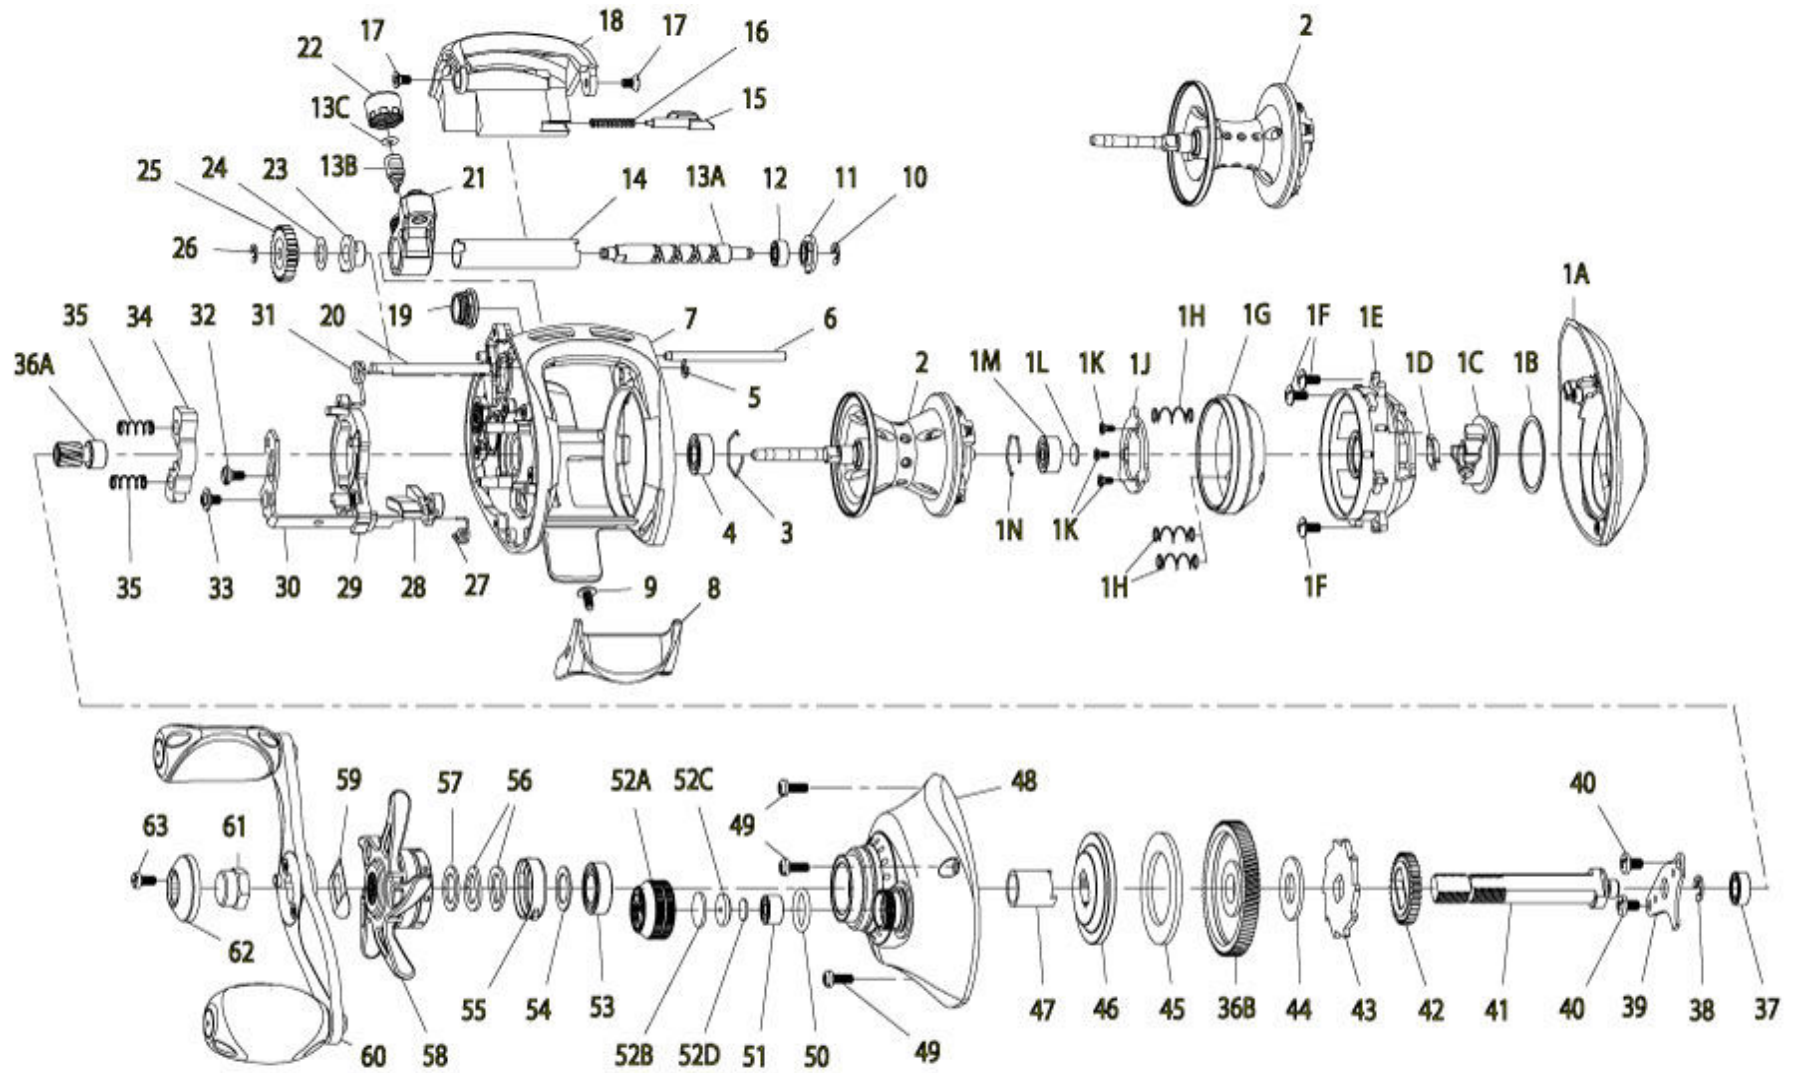

QUANTUM[®]

TE101HPT

For Parts and Service
Call 1-888-404-1119
www.mikesreelrepair.com

TE101HPT

Quantum TE101HPT BaitCast Reel Part List

Key #	Description	Part No.	Key #	Description	Part No.	
1	Palm Side Cover Kit include	GW4023-03	28	Kick Lever	FW077-01	
	1A - Palm Side Cover Assembly	N/A	29	Release Slider	FW039-01	
	1B - Centrifugal Dial Washer	N/A	30	Release Slider Link	FW036-01	
	1C - Centrifugal Dial Assembly	N/A	31	Release Slider Spring	FW104-01	
	1D - Centrifugal Dial Spring	N/A	32	Release Slider Link Screw	EW125-01	
	1E - Spool Cover	N/A	33	Release Slider Screw	CX076-03	
	1F - Spool Cover Screw	N/A	34	Pinion Yoke	FW025-01	
	1G - Brake Ring Assembly	N/A	35	Yoke Spring	GX040-01	
	1H - Brake Ring Slider Spring	N/A	36	Gear Kit Include	VX4011-04	
	1J - Brake Ring Slider Spring Retainer	N/A		36A - Pinion Gear Assembly	N/A	
	1K - Brake Ring Spring Retainer Screw	N/A		36B - Drive Gear	N/A	
	1L - Spool Tension Shim	N/A	37	Crank Shaft Ball Bearing - L	SW017-01	
	1M - Spool Shaft Ball Bearing - Palm	N/A	38	E-Clip	QW120-01	
	1N - Clip Ring	N/A	39	Crank Shaft Retainer	DW002-01	
2	Spool Assembly	DW321-06	40	Crank Shaft Retainer Screw	JX107-02	
3	Clip Ring	EX080-01	41	Crank Shaft	FW008-02	
4	Spool Shaft Ball Bearing - Gear	EX017-02	42	O/S Drive Gear	DW112-01	
5	E-Clip	NX090-01	43	Trip Ratchet	DW083-01	
6	Stabilizer Bar - A	DW061-01	44	Trip Ratchet Washer	QW111-01	
7	Frame	FW001-07	45	Drag Disc	UX059-01	
8	Thumb Bar	FW009-02	46	Drag Washer	DW045-01	
9	Thumb Bar Screw	CW125-01	47	One Way Clutch Sleeve	UX052-01	
10	E-Clip	NX092-01	48	Gear Side Cover Assembly	FW324-09	
11	Bearing Retainer	DW067-01	49	Gear Side Cover Screw	BV123-03	
12	Worm Shaft Ball Bearing	XX117-01	50	Tension Knob O-Ring	QW101-01	
13	Worm Shaft Kit Include	HV4072-02	51	Tension Knob Ball Bearing	SW117-01	
	13A - Worm Shaft	N/A		52	Spool Tension Knob Kit include	DW4033-05
	13B - Line Guide Pawl	N/A			52A - Spool Tension Knob Assembl	N/A
	13C - Line Guide Carrier Washer	N/A			52B - Spool Cushion Washer	N/A
		52C - Spool Tension Collar	N/A			
			52D - Spool Tension Washer	N/A		
14	Worm Shaft Guide	DW016-01	53	Crank Shaft Ball Bearing	TW058-01	
15	Side Cover Locking Lever	TX119-02	54	Crank Shaft Ball Bearing Washer	ZW032-01	
16	Side Cover Locking Lever Spring	ZW096-01	55	Drag Click Spring Assembly	YX4114-01	
17	Hood Screw	HX107-02	56	Drag "D" Washer	JX046-01	
18	Hood	GW027-01	57	Star Drag Washer	ZW032-01	
19	Oil Cap Screw	DW150-02	58	Star Drag	FW055-05	
20	Stabilizer Bar - B	WP061-01	59	Handle Washer	NX054-01	
21	Line Guide Carrier	DW047-02	60	Handle Assembly	FW318-02	
22	Line Guide Carrier Screw	ZW007-02	61	Handle Nut	DW003-02	
23	Worm Shaft Bushing - Gear Side	DW068-01	62	Handle Nut Cap	EW034-01	
24	O/S Pinion Gear Washer	EX035-01	63	Handle Nut Cap Screw	DW050-01	
25	O/S Pinion Gear	DW085-01				
26	E-Clip	NX090-01				
27	Kick Lever Spring	MX097-01				