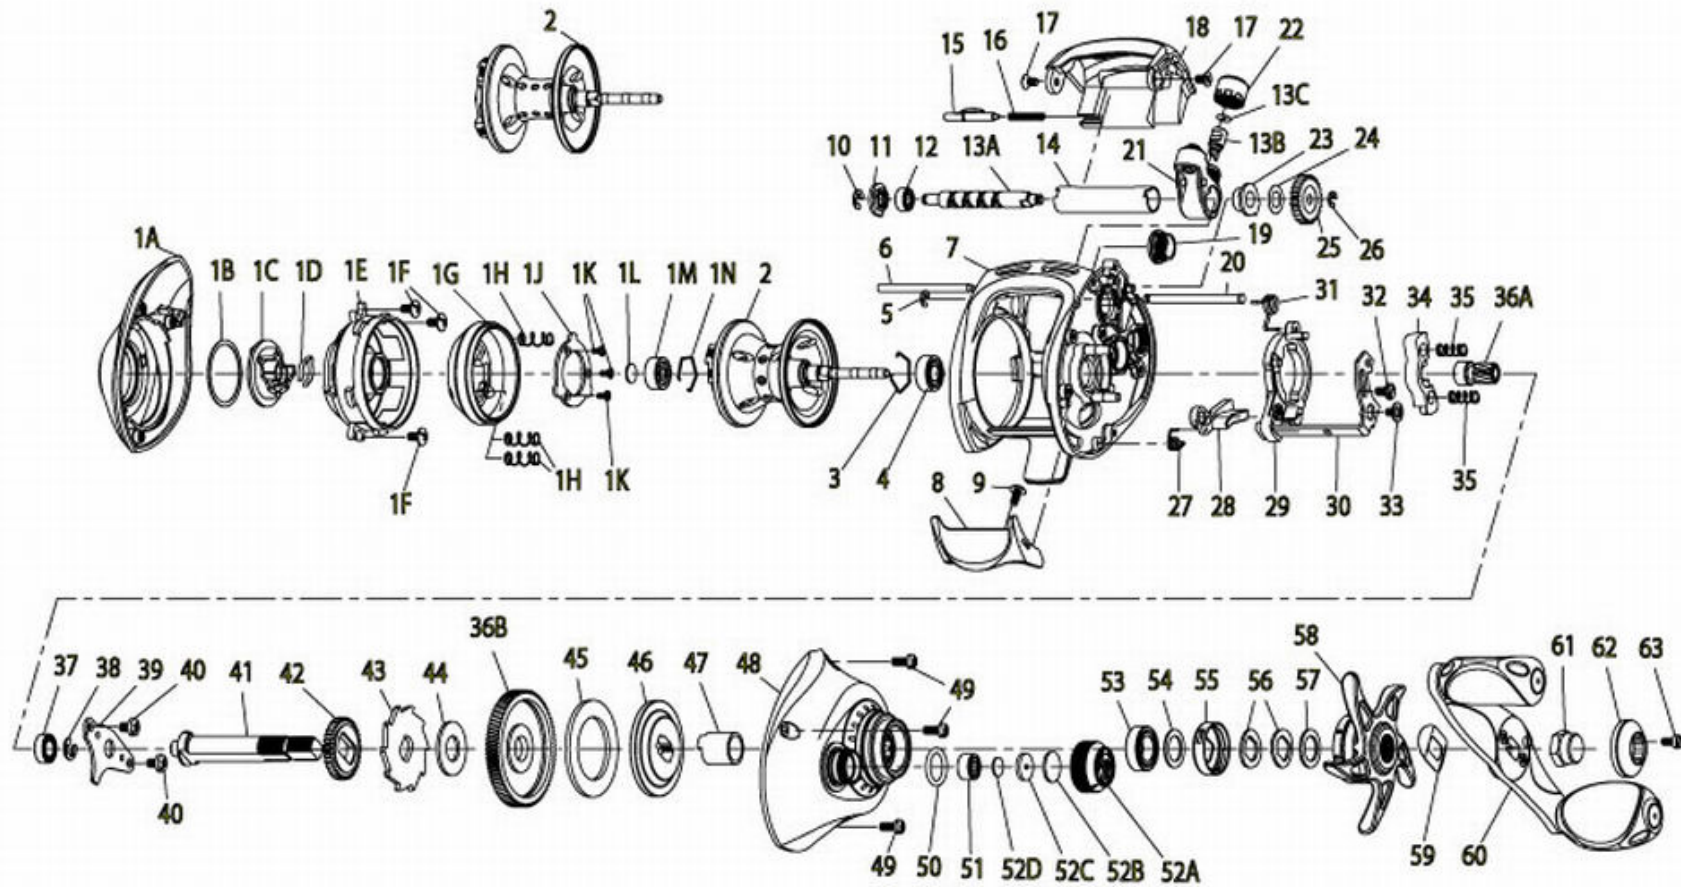

QUANTUM®

For Parts and Service
Call 1-888-404-1119
www.mikesreelrepair.com

TE100SPT

QUANTUM®

TE100SPT

Quantum Tour Edition TE100SPT Part List

Key No.	Description	Part No.		Description	Part No.	
		TE100SPT	Key No.			TE100SPT
1	Palm Side Cover Kit include	EW4023-03	28	Kick Lever	DW077-01	
	1A - Palm Side Cover Assembly	N/A	29	Release Slider	DW039-01	
	1B - Centrifugal Dial Washer	N/A	30	Release Slider Link	DW036-01	
	1C - Centrifugal Dial Assembly	N/A	31	Release Slider Spring	DW104-01	
	1D - Centrifugal Dial Spring	N/A	32	Release Slider Link Screw	EW125-01	
	1E - Spool Cover	N/A	33	Release Slider Screw	CX076-03	
	1F - Spool Cover Screw	N/A	34	Pinion Yoke	DW025-01	
	1G - Brake Ring Assembly	N/A	35	Yoke Spring	GX040-01	
	1H - Brake Ring Slider Spring	N/A	36	Gear Kit Include	UX4011-03	
	1J - Brake Ring Slider Spring Retainer	N/A		36A - Pinion Gear Assembly	N/A	
	1K - Brake Ring Spring Retainer Screw	N/A		36B - Drive Gear	N/A	
	1L - Spool Tension Shim	N/A	37	Crank Shaft Ball Bearing - L	SW017-01	
	1M - Spool Shaft Ball Bearing - Palm	N/A	38	E-Clip	QW120-01	
	1N - Clip Ring	N/A	39	Crank Shaft Retainer	DW002-01	
2	Spool Assembly	FW321-05	40	Crank Shaft Retainer Screw	JX107-02	
3	Clip Ring	EX080-01	41	Crank Shaft	FW008-01	
4	Spool Shaft Ball Bearing - Gear	EX017-02	42	O/S Drive Gear	DW112-01	
5	E-Clip	NX090-01	43	Trip Ratchet	DW083-01	
6	Stabilizer Bar - A	DW061-01	44	Trip Ratchet Washer	QW111-01	
7	Frame	DW001-09	45	Drag Disc	UX059-01	
8	Thumb Bar	DW009-02	46	Drag Washer	DW045-01	
9	Thumb Bar Screw	CW125-01	47	One Way Clutch Sleeve	UX052-01	
10	E-Clip	NX092-01	48	Gear Side Cover Assembly	DW324-11	
11	Bearing Retainer	DW067-01	49	Gear Side Cover Screw	BV123-03	
12	Worm Shaft Ball Bearing	XX117-01	50	Tension Knob O-Ring	QW101-01	
13	Worm Shaft Kit Include	HV4072-02	51	Tension Knob Ball Bearing	SW117-01	
	13A - Worm Shaft	N/A	52	Spool Tension Knob Kit include	DW4033-05	
	13B - Line Guide Pawl	N/A		52A - Spool Tension Knob Assembly	N/A	
	13C - Line Guide Carrier Washer	N/A		52B - Spool Cushion Washer	N/A	
		52C - Spool Tension Collar		N/A		
14	Worm Shaft Guide	DW016-01		52D - Spool Tension Washer	N/A	
15	Side Cover Locking Lever	YX119-02				
16	Side Cover Locking Lever Spring	ZW096-01	53	Crank Shaft Ball Bearing	TW058-01	
17	Hood Screw	HX107-02	54	Crank Shaft Ball Bearing Washer	ZW032-01	
18	Hood	EW027-01	55	Drag Click Spring Assembly	YX4114-01	
19	Oil Cap Screw	DW150-02	56	Drag "D" Washer	JX046-01	
20	Stabilizer Bar - B	WP061-01	57	Star Drag Washer	ZW032-01	
21	Line Guide Carrier	DW047-02	58	Star Drag	DW055-05	
22	Line Guide Carrier Screw	ZW007-02	59	Handle Washer	NX054-01	
23	Worm Shaft Bushing - Gear Side	DW068-01	60	Handle Assembly	FW318-01	
24	O/S Pinion Gear Washer	EX035-01	61	Handle Nut	DW003-01	
25	O/S Pinion Gear	DW085-01	62	Handle Nut Cap	EW034-01	
26	E-Clip	NX090-01	63	Handle Nut Cap Screw	DW050-01	
27	Kick Lever Spring	GX097-01