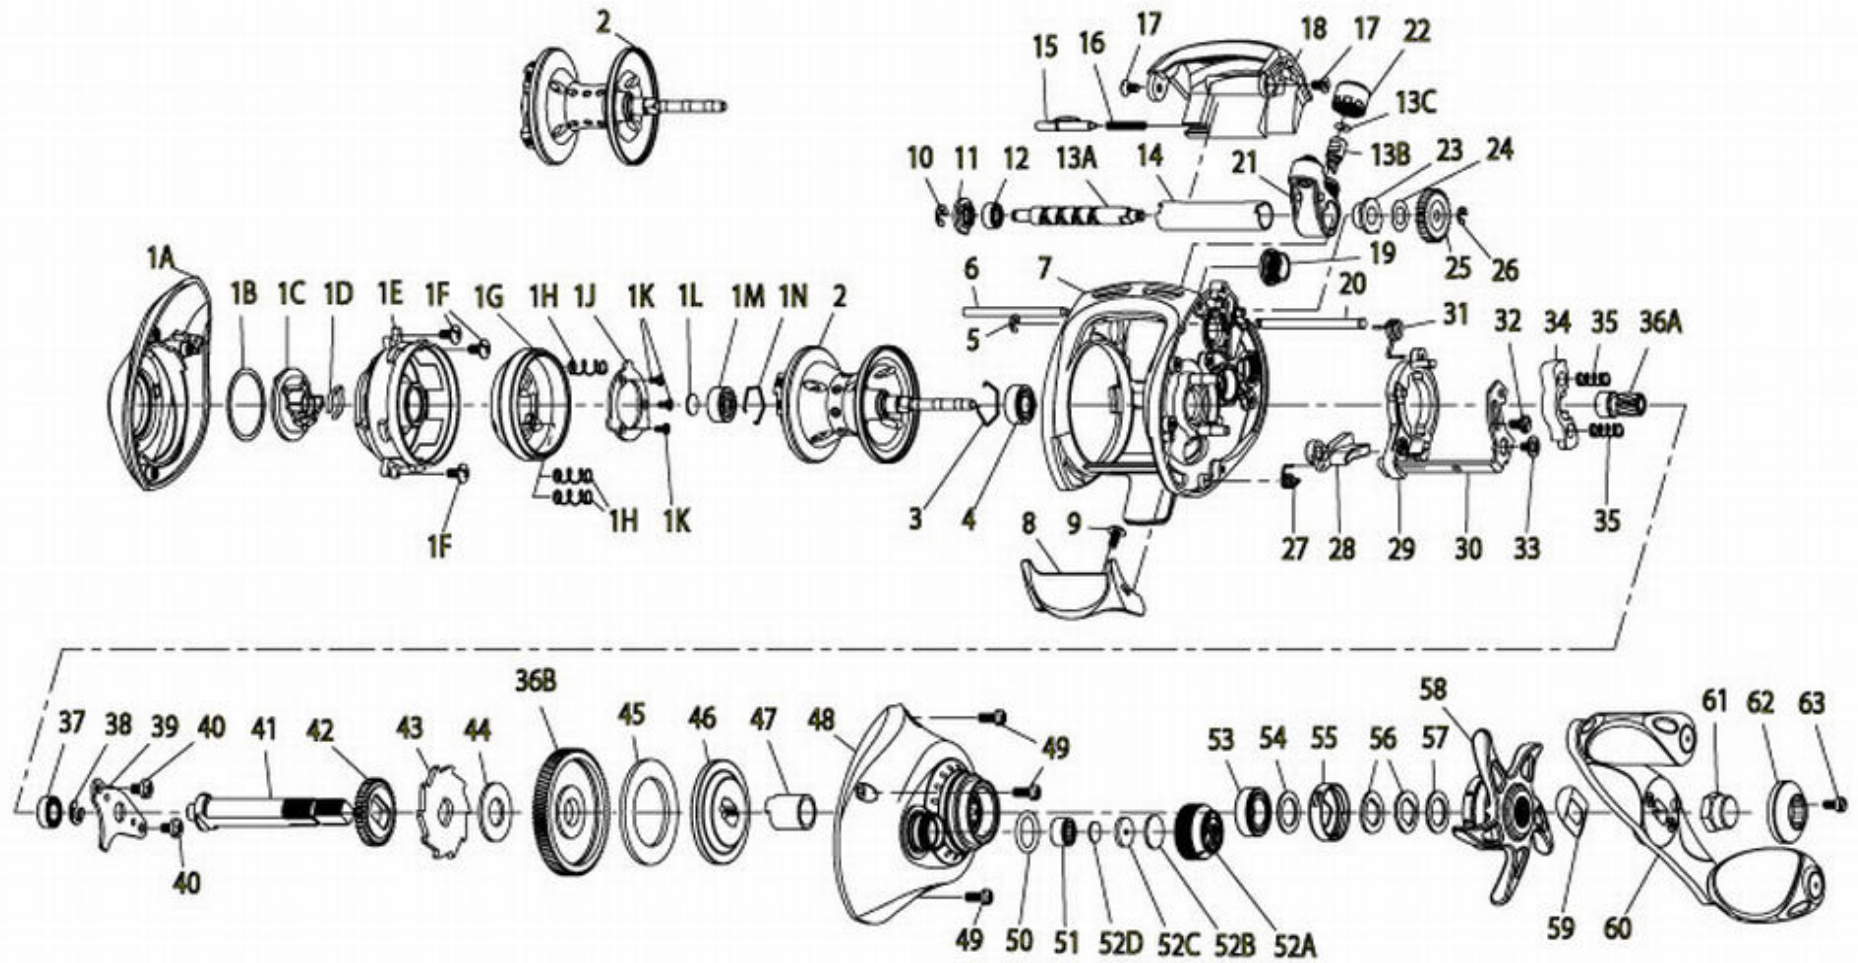

QUANTUM[®]

TE100HPT

For Parts and Service
Call 1-888-404-1119
www.mikesreelrepair.com

TE100HPT

Quantum TE100HPT BaitCast Reel Part List

Key #	Description	Part No.	Key #	Description	Part No.
1	Palm Side Cover Kit include	EW4023-03	28	Kick Lever	DW077-01
	1A - Palm Side Cover Assembly	N/A	29	Release Slider	DW039-01
	1B - Centrifugal Dial Washer	N/A	30	Release Slider Link	DW036-01
	1C - Centrifugal Dial Assembly	N/A	31	Release Slider Spring	DW104-01
	1D - Centrifugal Dial Spring	N/A	32	Release Slider Link Screw	EW125-01
	1E - Spool Cover	N/A	33	Release Slider Screw	CX076-03
	1F - Spool Cover Screw	N/A	34	Pinion Yoke	DW025-01
	1G - Brake Ring Assembly	N/A	35	Yoke Spring	GX040-01
	1H - Brake Ring Slider Spring	N/A	36	Gear Kit Include	VX4011-03
	1J - Brake Ring Slider Spring Retainer	N/A		36A - Pinion Gear Assembly	N/A
	1K - Brake Ring Spring Retainer Screw	N/A	36B - Drive Gear	N/A	
	1L - Spool Tension Shim	N/A	37	Crank Shaft Ball Bearing - L	SW017-01
	1M - Spool Shaft Ball Bearing - Palm	N/A	38	E-Clip	QW120-01
	1N - Clip Ring	N/A	39	Crank Shaft Retainer	DW002-01
2	Spool Assembly	DW321-05	40	Crank Shaft Retainer Screw	JX107-02
3	Clip Ring	EX080-01	41	Crank Shaft	FW008-01
4	Spool Shaft Ball Bearing - Gear	EX017-02	42	O/S Drive Gear	DW112-01
5	E-Clip	NX090-01	43	Trip Ratchet	DW083-01
6	Stabilizer Bar - A	DW061-01	44	Trip Ratchet Washer	QW111-01
7	Frame	DW001-08	45	Drag Disc	UX059-01
8	Thumb Bar	DW009-02	46	Drag Washer	DW045-01
9	Thumb Bar Screw	CW125-01	47	One Way Clutch Sleeve	UX052-01
10	E-Clip	NX092-01	48	Gear Side Cover Assembly	DW324-10
11	Bearing Retainer	DW067-01	49	Gear Side Cover Screw	BV123-03
12	Worm Shaft Ball Bearing	XX117-01	50	Tension Knob O-Ring	QW101-01
13	Worm Shaft Kit Include	HV4072-02	51	Tension Knob Ball Bearing	SW117-01
	13A - Worm Shaft	N/A	52	Spool Tension Knob Kit include	DW4033-05
	13B - Line Guide Pawl	N/A		52A - Spool Tension Knob Assembl	N/A
	13C - Line Guide Carrier Washer	N/A		52B - Spool Cushion Washer	N/A
		52C - Spool Tension Collar		N/A	
14	Worm Shaft Guide	DW016-01		52D - Spool Tension Washer	N/A
15	Side Cover Locking Lever	YX119-02	53	Crank Shaft Ball Bearing	TW058-01
16	Side Cover Locking Lever Spring	ZW096-01	54	Crank Shaft Ball Bearing Washer	ZW032-01
17	Hood Screw	HX107-02	55	Drag Click Spring Assembly	YX4114-01
18	Hood	EW027-01	56	Drag "D" Washer	JX046-01
19	Oil Cap Screw	DW150-02	57	Star Drag Washer	ZW032-01
20	Stabilizer Bar - B	WP061-01	58	Star Drag	DW055-05
21	Line Guide Carrier	DW047-02	59	Handle Washer	NX054-01
22	Line Guide Carrier Screw	ZW007-02	60	Handle Assembly	FW318-01
23	Worm Shaft Bushing - Gear Side	DW068-01	61	Handle Nut	DW003-01
24	O/S Pinion Gear Washer	EX035-01	62	Handle Nut Cap	EW034-01
25	O/S Pinion Gear	DW085-01	63	Handle Nut Cap Screw	DW050-01
26	E-Clip	NX090-01			
27	Kick Lever Spring	GX097-01			