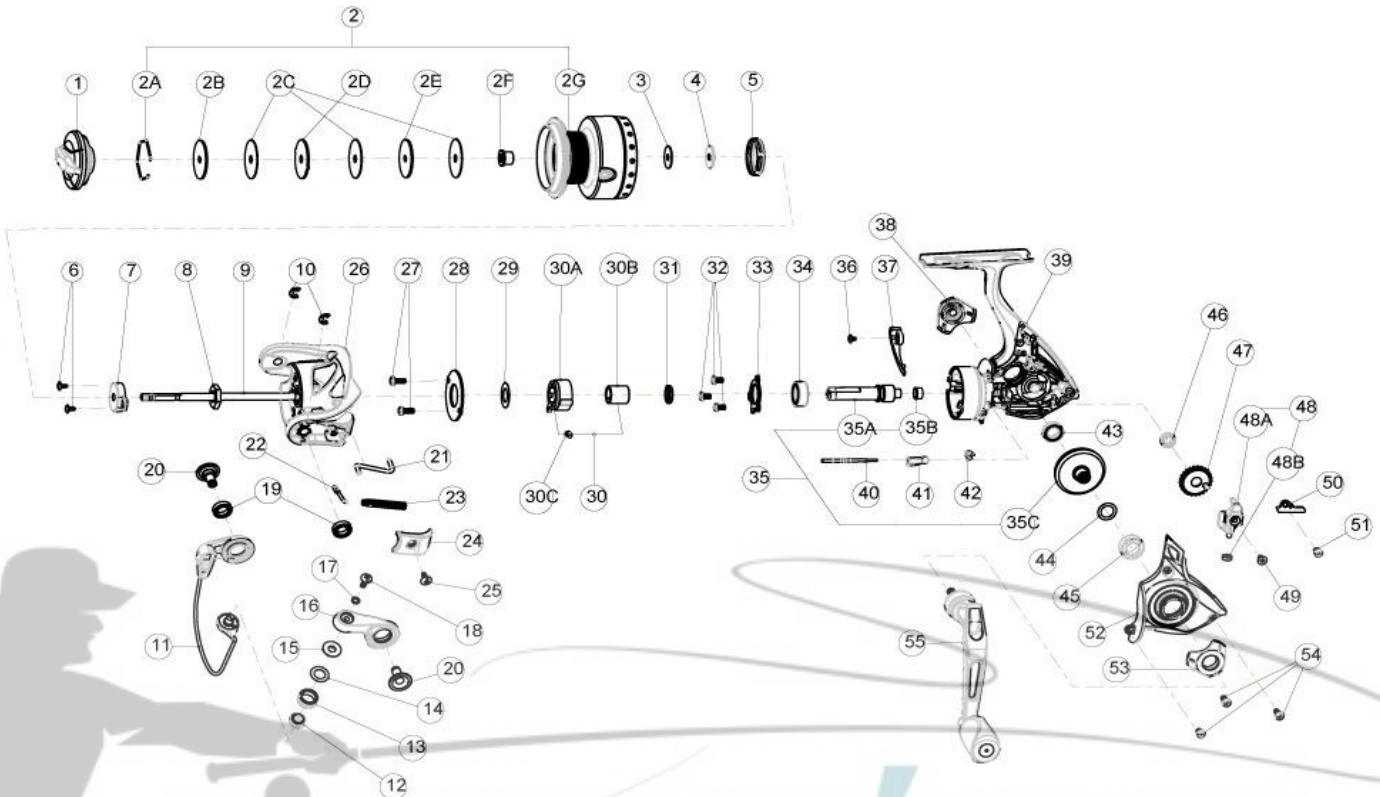

QUANTUM®

KVD30PTiA

TOUR KVD SPINNING REEL PART LIST

Key #	Description	Part No. KVD30PTiA	Qty.	Key #	Description	Part No. KVD30PTiA	Qty.
1	Drag Knob Assembly	WAB332-01	1	30	One Way Clutch Kit	WAB463-01	1
2	Spool Kit	XAB421-05	1	32A	One Way Clutch	EAB063-01	1
	2A - Retaining Ring	RQ038-01	1	32B	Clutch Sleeve	AAB139-01	1
	2B - Drag Washer "D"	RQ080-02	1	32C	Coil Spring	WAB216-01	1
	2C - Drag Washer "B"	RQ033-01	3	31	Spacer	WAB056-01	1
	2D - Drag Washer "A"	PG081-01	1	32	Screw - Retainer	TK057-01	3
	2E - Drag Washer "D"	RQ080-01	1	33	Retainer - Pinion Ball Bearing	WAB078-01	1
	2F - Ball Bearing	PG027-01	1	34	Ball Bearing - Pinion	BH028-01	1
	2G - Spool Assembly	XAB321-05	1	35	Gear Kit	WAB412-02	1
3	Spool Adjust Washer	PG030-01	1	33A	Pinion	WAB011-02	1
4	Washer - Spool	PG080-01	1	33B	Bushing	RQ141-03	1
5	Spool Click unit	RG4114-01	1	33C	Drive Gear	QT012-01	1
6	Screw	RQ094-01	2	36	Screw - Trip Bumper	WAB077-01	1
7	Bushing - Main Shaft	RQ214-01	1	37	Trip Bumper	AAB119-02	1
8	Nut - Rotor	SH006-01	1	38	Dust Cap	XAB054-02	1
9	Main Shaft	WAB015-02	1	39	Body Assembly	WAB301-05	1
10	E-Clip	GH034-01	2	40	Cam - A/R Lever	WAB090-01	1
11	Ball Assembly	XAB347-05	1	41	A/R Lever	WAB059-01	1
12	Bushing - Line Roller	WP141-01	1	42	Leaf Spring - A/R Lever	WAB089-01	1
13	Line Roller	PQ004-03	1	43	Ball Bearing - Body	CH027-01	1
14	Washer - Line Roller	PQ102-51	1	44	Washer - Drive Gear	PG105-02	1
15	Collar - Line Roller	PQ102-01	1	45	Ball Bearing - Side Cover	CH028-01	1
16	Arm Lever	WAB007-04	1	46	Ball Bearing - O/S Gear	CT157-01	1
17	Washer	RQ142-01	1	47	O/S Gear Assembly	RQ353-01	1
18	Screw - Line Roller	AQ108-02	1	48	O/S Slider Kit	PG425-01	1
19	Ball Bearing - A/Lever & B/Holder	BAA158-01	2	48A	O/S Slider Assembly	PG325-01	1
20	Pin	WAB042-03	2	48B	Bushing	PG227-01	1
21	Kick Lever	XAB162-01	1	49	Screw - Main Shaft	RQ100-01	1
22	Cam	WAB163-01	1	50	Retainer - O/S Slider	WP078-01	1
23	Coil Spring	WAB148-01	1	51	Screw - Retainer	TK057-01	1
24	Rotor Cover	WAB087-02	1	52	Side Cover Assembly	WAB323-05	1
25	Screw - Rotor Cover	GU077-02	1	53	Side Cover Cosmetic Cap	XAB142-02	1
26	Rotor	XAB009-05	1	54	Side Cover Screw	RQ057-02	3
27	Screw	WAB142-01	1	55	Handle Assembly	WAB318-05	1
28	Retainer - Clutch	WAB060-01	1				
29	Washer - Rotor	PG105-04	1				