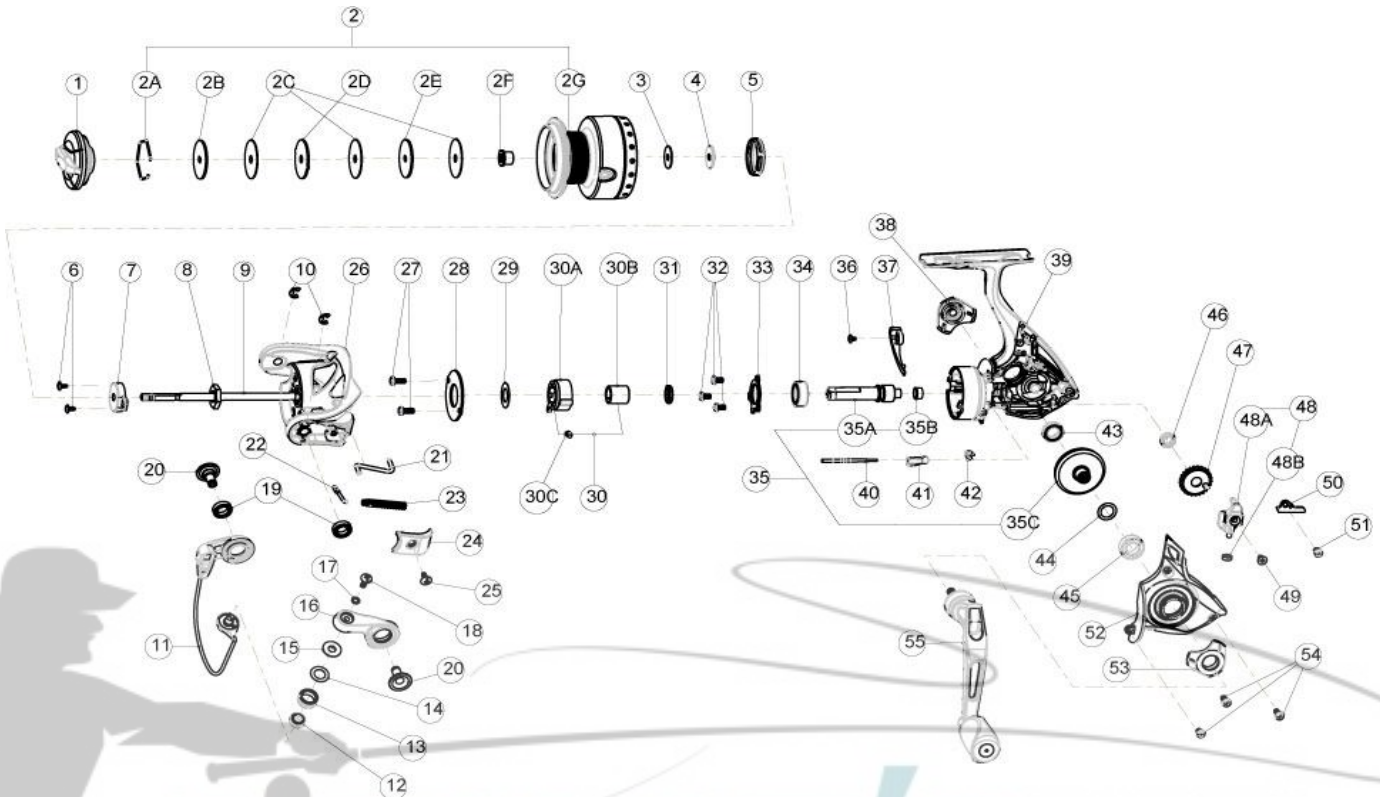

QUANTUM®

KVD25PTiA

TOUR KVD SPINNING REEL PART LIST

Key #	Description	Part No. KVD25PTiA	Qty.	Key #	Description	Part No. KVD25PTiA	Qty.
1	Drag Knob Assembly	WAB332-01	1	30	One Way Clutch Kit	WAB463-01	1
2	Spool Kit	WAB421-05	1	31	32A - One Way Clutch	EAB063-01	1
	2A - Retaining Ring	RQ038-01	1		32B - Clutch Sleeve	AAB139-01	1
	2B - Drag Washer "D"	RQ080-02	1		32C - Coil Spring	WAB216-01	1
	2C - Drag Washer "B"	RQ033-01	3	31	Spacer	WAB056-01	1
	2D - Drag Washer "A"	PG081-01	1	32	Screw - Retainer	TK057-01	3
	2E - Drag Washer "D"	RQ080-01	1	33	Retainer - Pinion Ball Bearing	WAB078-01	1
	2F - Ball Bearing	PG027-01	1	34	Ball Bearing - Pinion	BH028-01	1
	2G - Spool Assembly	WAB321-05	1	35	Gear Kit	WAB412-02	1
3	Spool Adjust Washer	PG030-01	1	33A - Pinion	WAB011-02	1	
4	Washer - Spool	PG080-01	1	33B - Bushing	RQ141-03	1	
5	Spool Click unit	RG4114-01	1	33C - Drive Gear	QT012-01	1	
6	Screw	RQ094-01	2	36	Screw - Trip Bumper	WAB077-01	1
7	Bushing - Main Shaft	RQ214-01	1	37	Trip Bumper	AAB119-02	1
8	Nut - Rotor	SH006-01	1	38	Dust Cap	XAB054-02	1
9	Main Shaft	WAB015-02	1	39	Body Assembly	WAB301-05	1
10	E-Clip	GH034-01	2	40	Cam - A/R Lever	WAB090-01	1
11	Ball Assembly	WAB347-05	1	41	A/R Lever	WAB059-01	1
12	Bushing - Line Roller	WP141-01	1	42	Leaf Spring - A/R Lever	WAB089-01	1
13	Line Roller	PQ004-03	1	43	Ball Bearing - Body	CH027-01	1
14	Washer - Line Roller	PQ102-51	1	44	Washer - Drive Gear	PG105-02	1
15	Collar - Line Roller	PQ102-01	1	45	Ball Bearing - Side Cover	CH028-01	1
16	Arm Lever	WAB007-04	1	46	Ball Bearing - O/S Gear	CT157-01	1
17	Washer	RQ142-01	1	47	O/S Gear Assembly	RQ353-01	1
18	Screw - Line Roller	AQ108-02	1	48	O/S Slider Kit	PG425-01	1
19	Ball Bearing - A/Lever & B/Holder	BAA158-01	2		48A - O/S Slider Assembly	PG325-01	1
20	Pin	WAB042-03	2		48B - Bushing	PG227-01	1
21	Kick Lever	WAB162-01	1	49	Screw - Main Shaft	RQ100-01	1
22	Cam	WAB163-01	1	50	Retainer - O/S Slider	WP078-01	1
23	Coil Spring	WAB148-01	1	51	Screw - Retainer	TK057-01	1
24	Rotor Cover	WAB087-02	1	52	Side Cover Assembly	WAB323-05	1
25	Screw - Rotor Cover	GU077-02	1	53	Side Cover Cosmetic Cap	XAB142-02	1
26	Rotor	WAB009-05	1	54	Side Cover Screw	RQ057-02	3
27	Screw	WAB142-01	1	55	Handle Assembly	WAB318-05	1
28	Retainer - Clutch	WAB060-01	1				
29	Washer - Rotor	PG105-04	1				