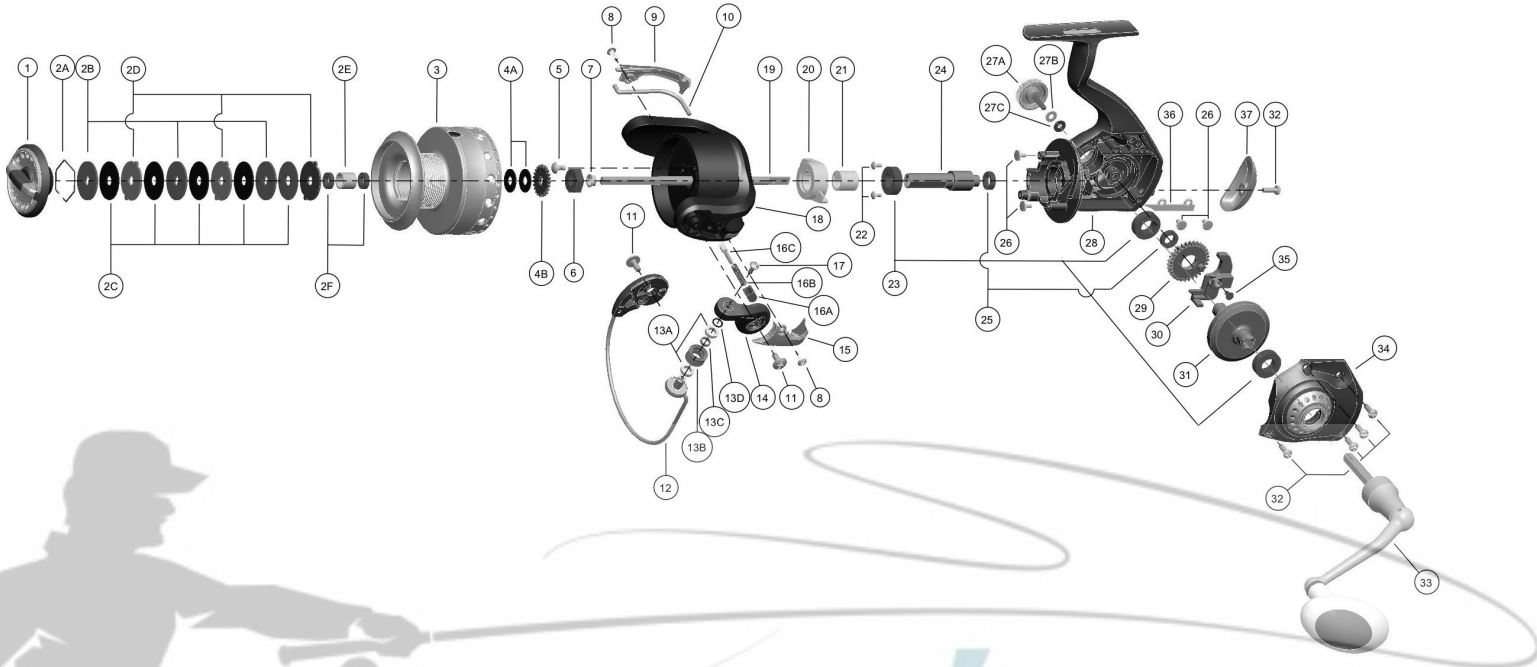

QUANTUM®

Surge SU70F

Quantum Surge SU70F Spinning Reel Part List

Key #	Description	Part No.	Key #	Description	Part No.
1	Drag Knob Assembly	TP332-51	16	Bail Spring Kit	TP4022-02
2	Drag Washer Kit includes:	TP4080-05	16A	Bail Spring Holder	N/A
	2A - Drag Washer Retainer	N/A	16B	Bail Spring	N/A
	2B - Drag Washer 'D'	N/A	16C	Bail Spring Pin	N/A
	2C - Drag Friction Washer	N/A	17	Line Roller Screw	TP108-01
	2D - Keyed Drag Washer	N/A	18	Rotor Assembly	N/A
	2E - Spool Bushing	N/A	19	Main Shaft	TP015-02
	2F - Ball Bearing, 6 ID x 10 OD x 2.5 W	N/A	20	Clutch Assembly	UP060-01
3	Spool Assembly	UP321-03	21	A.R. Sleeve	TP139-02
4	Click Gear Kit	TP4037-01	22	Pinion Bearing Screw	TP079-01
	4A - Center Shaft Washer	N/A	23	Ball Bearing, 9 ID x 17 OD x 5 W	TP157-02
	4B - Click Gear	N/A	24	Pinion	TP011-01
5	Rotor Nut Lock Screw	TP094-01	25	Ball Bearing, 7 ID x 11 OD x 3 W	TP027-02
6	Rotor Nut	TP006-01	26	A.R. Stopper Screw	TP078-01
7	Main Shaft Bushing	TP214-01	27	Handle Cap Screw Assembly	TP4073-51
8	Rotor Cover Screw	TP077-02		29A - Handle Cap Screw	N/A
9	Bail Holder Cover	UP088-05		29B - Handle Cap Screw Washer 'A'	N/A
10	Kick Lever	TP019-02		29C - Handle Cap Screw Washer 'B'	N/A
11	Pivot Screw	TP044-01	28	Body Assembly	N/A
12	Bail Assembly	UP347-05	29	O/S Gear	TP053-01
13	Line Roller Kit includes:	TP4202-01	30	O/S Slider	TP025-01
	13A - Line Roller Bushing	N/A	31	Drive Gear	TP012-01
	13B - Line Roller	N/A	32	Side Cover Screw	TP057-01
	13C - Line Roller Washer	N/A	33	Handle Assembly	UP318-02
	13D - Line Roller Shoulder Washer	N/A	34	Side Cover Assembly	N/A
14	Arm Lever	TP007-04	35	Main Shaft Screw	TP100-01
15	Arm Lever Cover	UP087-05	36	O/S Slider Plate	TP026-01
		N/A	37	Body Rear Cover	UP140-05