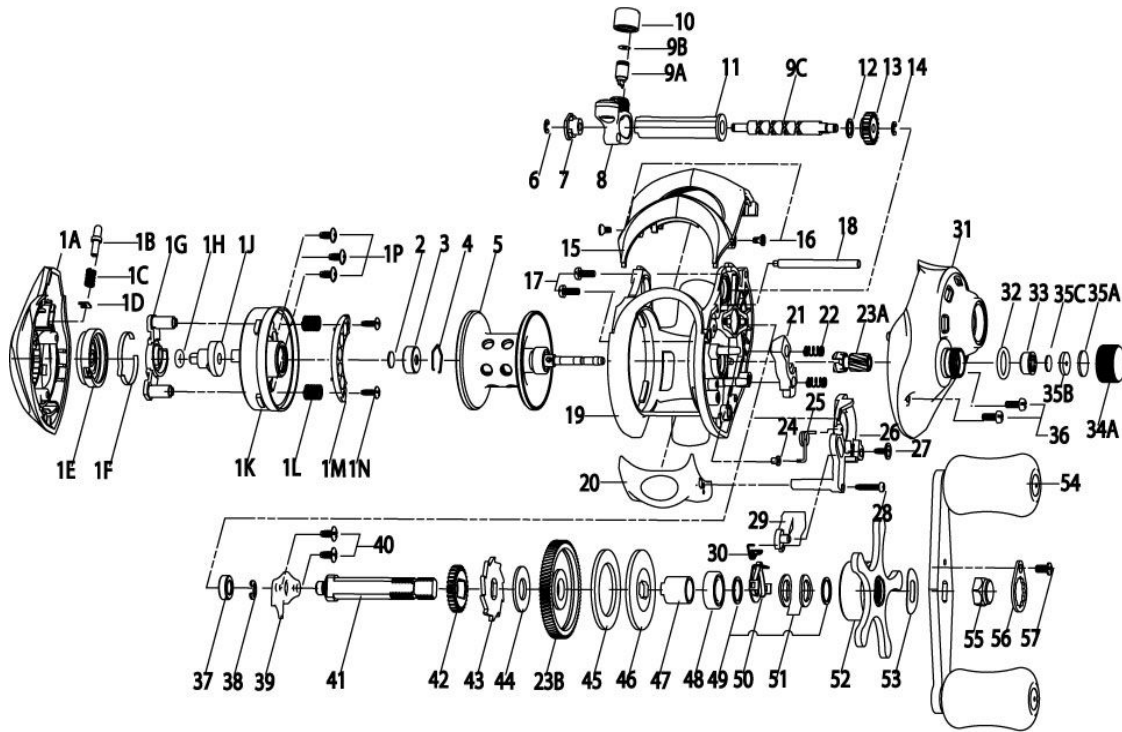

QUANTUM[®]

Surge

SU670CX

For Parts and Service
 Call 1-888-404-1119
 www.mikesreelrepair.com

Quantum Surge SU670CX Baitcast Reel Part List

Key #	Description	Part No.	Key #	Description	Part No.
1	Palm Side Cover Kit	MW4023-04	23	Gear Kit	KW4011-01
1A	Palm Side Cover Assembly	N/A	23A	Pinion Gear	N/A
1B	Palm Side Locking Lever	N/A	23B	Drive Gear	N/A
1C	Locking Lever Spring	N/A	24	Release Slider Spring Bushing	MW103-01
1D	Locking Pin Retainer	N/A	25	Release Slider Spring	KW104-01
1E	Cast Control Dial	N/A	26	Release Slider	KW039-01
1F	Control Dial Clicker Spring	N/A	27	Release Slider Screw	KW125-01
1G	Slide Cam "A"	N/A	28	Thumb Bar Screw	ZW053-01
1H	Control Dial Friction Ring	N/A	29	Kick Lever	KW077-01
1J	Slide Cam "B"	N/A	30	Kick Lever Spring	KW097-01
1K	Spool Cover	N/A	31	Gear Side Cover Assembly	MW324-04
1L	Magnet Plate Spring	N/A	32	Spool Tension Knob O-Ring	QW101-01
1M	Magnet Plate Assembly	N/A	33	Spool Tension Knob Bearing	SW117-01
1N	Magnet Plate Screw	N/A	34	Spool Tension Knob Kit	MW4033-01
1P	Spool Cover Screw	N/A	34A	Spool Tension Knob	N/A
2	Spool Shaft Washer (Palm Side)	N/A	35	Spool Tension Washer Kit	QW4032-01
3	Spool Shaft Ball Bearing (Palm Side)	N/A	35	Spool Tension Washer Kit	QW4032-01
4	Bearing Retainer Ring	N/A	35A	Spool Cushion Washer	N/A
2	Spool Shaft Washer (Palm Side)	QW032-04	35B	Spool Tension Collar	N/A
3	Spool Shaft Ball Bearing (Palm Side)	QV017-01	35C	Spool Tension Washer	N/A
4	Bearing Retainer Ring	HV080-01	36	Gear Side Cover Screw	BV123-01
5	Spool Assembly	MW321-03	37	Crank Shaft Bearing (Frame Side)	SW017-01
6	Worm Shaft E-Clip (Palm Side)	NX090-01	38	Crank Shaft E-Clip	QW120-01
7	Worm Shaft Bushing	KW067-01	39	Crank Shaft Retainer Plate	KW002-01
8	Line Guide Carrier Assembly	KW347-02	40	Crank Shaft Retainer Plate Screw	QW125-02
9	Worm Shaft Kit	KW4072-01	41	Crank Shaft	MW008-02
9A	Worm Shaft	N/A	42	Worm Shaft Drive Gear	ZW112-01
9B	Line Guide Pawl Washer	N/A	43	Trip Ratchet	KW083-01
9C	Line Guide Pawl	KW006-01	44	Trip Ratchet Washer	QW111-01
10	Line Guide Pawl Screw	KW007-01	45	Drag Washer	UX059-01
11	Worm Shaft Guide	KW016-01	46	Drag Key Washer	KW045-01
12	Worm Shaft Washer (Gear Side)	KW035-01	47	One Way Clutch Sleeve	KW052-01
13	Worm Shaft Pinion Gear	HV085-01	48	Crank Shaft Bearing (Handle Side)	TW058-02
14	Worm Shaft E-Clip (Gear Side)	NX090-01	49	Star Drag Washer	KW032-01
15	Front Support	MW099-04	50	Star Drag Clicker Spring Assembly	ZW4114-01
16	Front Support Screw	MW107-01	51	Star Drag Spring Washer	JX046-01
17	Gear Side Cover Screw	BV123-01	52	Star Drag Assembly	KW355-01
18	Pillar	MW061-01	53	Handle Spring Washer	QW054-01
19	Frame	N/A	54	Handle Assembly	KW318-03
20	Thumb Bar Assembly	KW309-01	55	Handle Nut	KW003-01
21	Pinion Yolk	KW025-01	56	Handle Nut Retainer	KW034-02
22	Pinion Yolk Spring	KW040-01	57	Handle Nut Retainer Screw	QW123-01