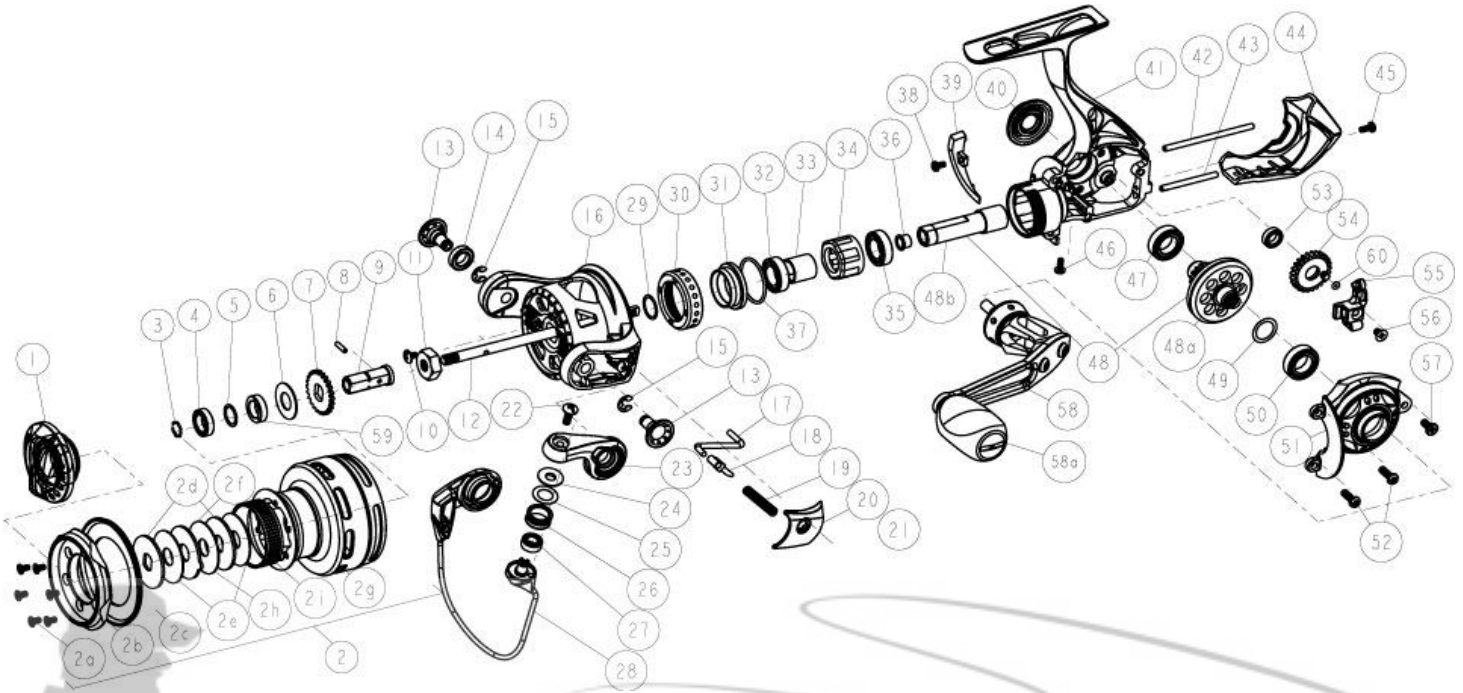

QUANTUM[®] Smoke SL25PTS

Quantum Smoke SL25PTS Spinning Reel Part List

Key #	Description	Qty	Part No.	Key #	Description	Qty	Part No.
1	Drag Knob Assembly	1	WAA332-51	28	Bail Assembly	1	UAA347-01
2	Spool Assembly	1	UAA321-26	29	Rotor Adjust Washer	1	BAA110-02
2a	Spool Cap Screws	6	CF107-01	30	Clutch Bearing Cap	1	UAA040-04
2b	Spool Cap	1	UAA144-51	31	Clutch Bearing Adapter	1	UAA190-01
2c	Spool Lip	1	UAA143-02	32	Top Pinion Ball bearing	1	TW058-03
2d	Drag Washer "D"	2	UAA080-01	33	Sleeve	1	UAA139-01
2e	Drag Washer "B"	2	UAA033-01	34	One Way Clutch / SEE ITEM #62	1	UAA063-01
2f	Drag Washer "A"	1	UAA081-01	35	Bottom Pinion Ball Bearing	1	TW058-03
2g	Spool	1	UAA021-01	36	Pinion Bushing	1	BAA213-02
2h	Drag Washer "C"	1	UAA033-02	37	O-Ring	1	VAA101-01
2j	Braid Band	1	AAB258-01	38	Trip Ramp Screw	1	UAA123-04
2k	Spool clicker	1	AAA103-01	39	Trip Ramp	1	UAA119-01
2l	Spool clicker spring	1	BAA068-02	40	Dust Cap	1	UAA054-01
2m	Spool clicker screw	1	CAA077-01	41	Body Assembly	1	UAA301-05
3	Retainer Ring	1	UAA038-01	42	O/S Guide Pin "A"	1	UAA093-02
4	Spool Ball bearing	1	CH027-01	43	O/S Guide Pin "B"	1	UAA098-02
5	Spool Ball Bearing Washer	1	UAA076-01	44	Body Rear Cap	1	UAA140-02
6	Spool Adjust Washer	1	UAA030-01	45	Rear Cap Screw "A" - M2 x 5mm	1	UAA123-06
7	Clicker Gear	1	UAA037-01	46	Rear Cap Screw "B" - M2 x 5mm	1	UAA123-06
8	Adapter Pin	1	UAA134-01	47	Body Drive Gear Bearing	1	TW058-03
9	Shaft Drag Adapter	1	UAA117-01	48	Drive Gear Kit	1	BAA412-04
10	Rotor Nut Lock Screw	1	UAA094-02	48a	Drive Gear	1	BAA012-03
11	Rotor Nut	1	BAA006-02	48b	Pinion Gear	1	UAA011-02
12	Main Shaft	1	UAA015-01	49	Drive Gear Adjust Washer	1	BAA105-04
13	Rotor Arm Sleeve	2	UAA042-03	50	Sidecover Drive Gear Bearing	1	TW058-03
14	Ball Bearing	1	BAA158-01	51	Sidecover Assembly	1	UAA323-05
15	E-Clip	2	QW120-01	52	Sidecover Screw "A" - M2.6 x 8mm	2	UAA057-02
16	Rotor	1	UAA009-01	53	O/S Gear Bearing	1	CT157-02
17	Kick Lever	1	UAA019-01	54	O/S Gear Assembly	1	UAA353-01
18	Bail Actuator	1	BAA031-01	55	O/S Slider	1	UAA025-01
19	Bail Spring	1	BAA022-01	56	Main Shaft Screw	1	BAA100-01
20	Arm Lever Cover	1	UAA087-01	57	Sidecover Screw "B" - M2.6 x 6mm	1	UAA050-01
21	Arm Lever Cover Screw	1	CW125-02	58	Handle Assembly	1	VAA318-01
22	Line Roller Screw	1	BAA108-02	58a	Handle Knob Cap	1	BB115-01
23	Arm Lever	1	UAA007-01	59	Spool Bushing	1	UAA027-01
24	Line Roller Collar	1	CAA102-01	60	O-Ring	1	UAA101-01
25	Line Roller Washer	1	BAA102-01	61	O-Ring	1	VAA101-01
26	Line Roller	1	BAA004-02	62	Clutch Tool - TO REMOVE CLUTCH CAP	1	UAA3113-01
27	Line Roller Ball Bearing	1	GH202-01				