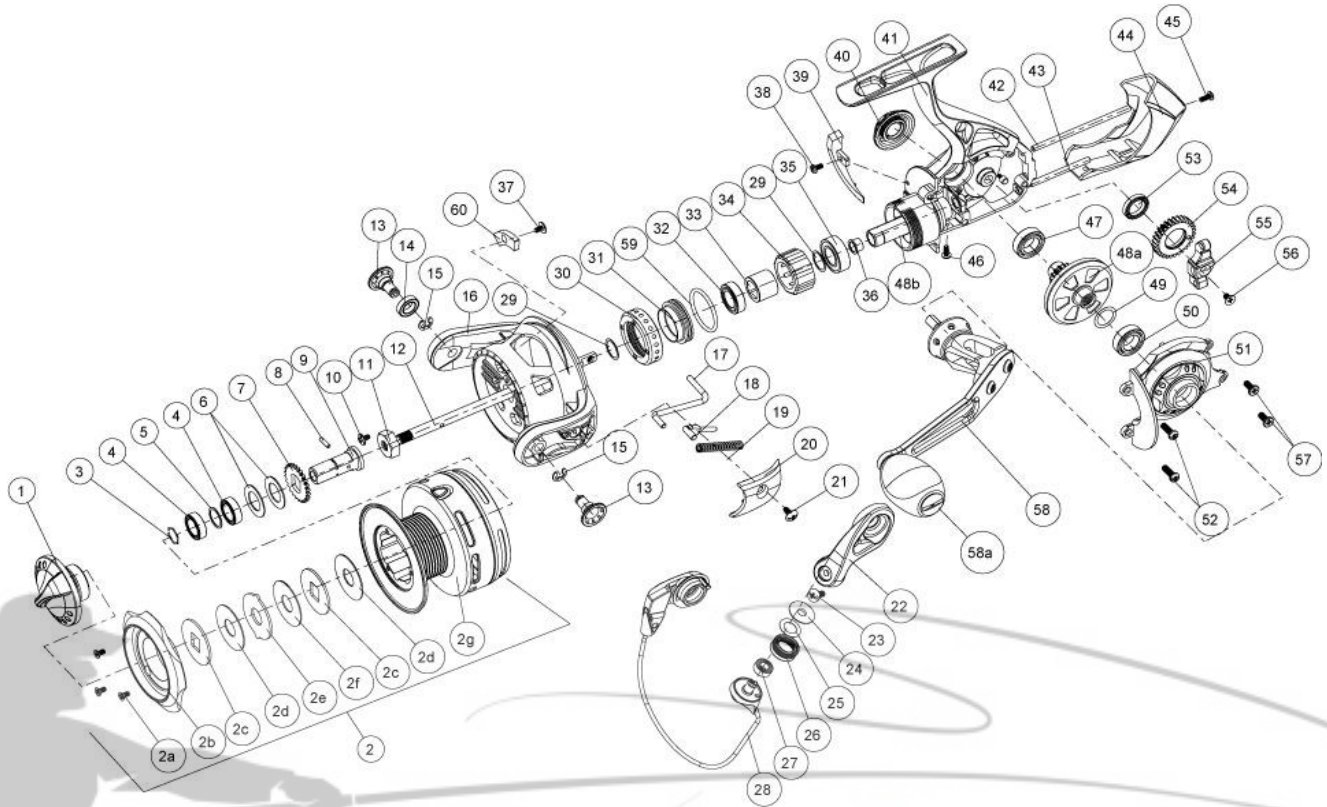

## Smoke SL50PTi

Quantum Smoke SL50PTi Spinning Reel Part List

Key #	Description	Qty	Part No.	Key #	Description	Qty	Part No.
1	Drag Knob Assembly	1	WAA332-01	28	Bail Assembly	1	XAA347-01
2	Spool Assembly	1	XAA321-01	29	Rotor Adjust Washer	1	BAA110-02
2a	Spool Cap Screws	3	CF107-01	30	Clutch Bearing Cap	1	WAA040-02
2b	Spool Cap	1	WAA144-51	31	Clutch Bearing Adapter	1	WAA190-01
2c	Drag Washer "D"	2	XAA080-01	32	Top Pinion Ball bearing	1	TW058-03
2d	Drag Washer "B"	2	WAA033-01	33	Sleeve	1	WAA139-01
2e	Drag Washer "A"	1	WAA081-01	34	One Way Clutch / SEE ITEM #61	1	CAB063-01
2f	Drag Washer "C"	1	WAA033-02	35	Bottom Pinion Ball Bearing	1	UK028-02
2g	Spool	1	XAA021-01	36	Pinion Bushing	1	WAA213-01
2j	Spool Click Spring	1	BAA068-02	37	Counter weight screw	1	UAA094-02
2k	Spool Click	1	AAA103-02	38	Incline Screw	1	UAA123-04
2l	Spool Click Screw	1	CAA077-01	39	Incline	1	WAA119-01
3	Retainer Ring	1	WAA038-01	40	Dust Cap	1	UAA054-01
4	Spool Ball Bearing	2	KT158-01	41	Body Assembly	1	WAA301-02
5	Spool Ball Bearing Washer	1	WAA076-01	42	Post	1	WAA093-01
6	Spool Adjust Washer	2	WAA030-01	43	Post	1	WAA098-01
7	Clicker Gear	1	WAA037-01	44	Body Rear Cap	1	WAA140-02
8	Adapter Pin	1	UAA134-01	45	Rear Cap Screw "A" - M2 x 5mm	1	UAA123-06
9	Shaft Drag Adapter	1	WAA117-01	46	Rear Cap Screw "B" - M2 x 5mm	1	UAA123-06
10	Rotor Nut Lock Screw	1	UAA094-02	47	Body Drive Gear Bearing	1	TW058-03
11	Rotor Nut	1	BAA006-02	48	Gear Kit	1	WAA412-02
12	Main Shaft	1	WAA015-01	48a	Drive Gear	1	WAA012-01
13	Rotor Arm Sleeve	2	UAA042-01	48b	Pinion Gear	1	WAA011-02
14	Ball Bearing	1	BAA158-01	49	Drive Gear Adjust Washer	1	BAA105-04
15	E-Clip	2	QW120-01	50	Sidecover Drive Gear Bearing	1	TW058-03
16	Rotor	1	XAA009-01	51	Sidecover Assembly	1	WAA323-02
17	Kick Lever	1	DAA019-01	52	Sidecover Screw "A" - M2.6 x 8mm	2	UAA057-02
18	Bail Actuator	1	DAA031-01	53	O/S Gear Bearing	1	DAA158-01
19	Bail Spring	1	WAA022-01	54	O/S Gear Assembly	1	WAA353-01
20	Arm Lever Cover	1	XAA087-01	55	O/S Slider	1	WAA025-01
21	Arm Lever Cover Screw	1	CW125-02	56	Main Shaft Screw	1	BAA100-01
22	Line Roller Screw	1	BAA108-02	57	Sidecover Screw "B" - M2.6 x 6mm	2	UAA050-01
23	Arm Lever	1	WAA007-01	58	Handle Assembly	1	WAA318-01
24	Line Roller Collar	1	DAA102-01	58a	Handle Knob Cap	1	BB115-01
25	Line Roller Washer	1	BAA102-01	59	O-Ring	1	XF101-01
26	Line Roller	1	DAA004-02	60	Counter weight	1	UAA148-01
27	Line Roller Ball Bearing	1	GH202-01	61	Clutch Cap Removal Tool	1	WAA3113-01