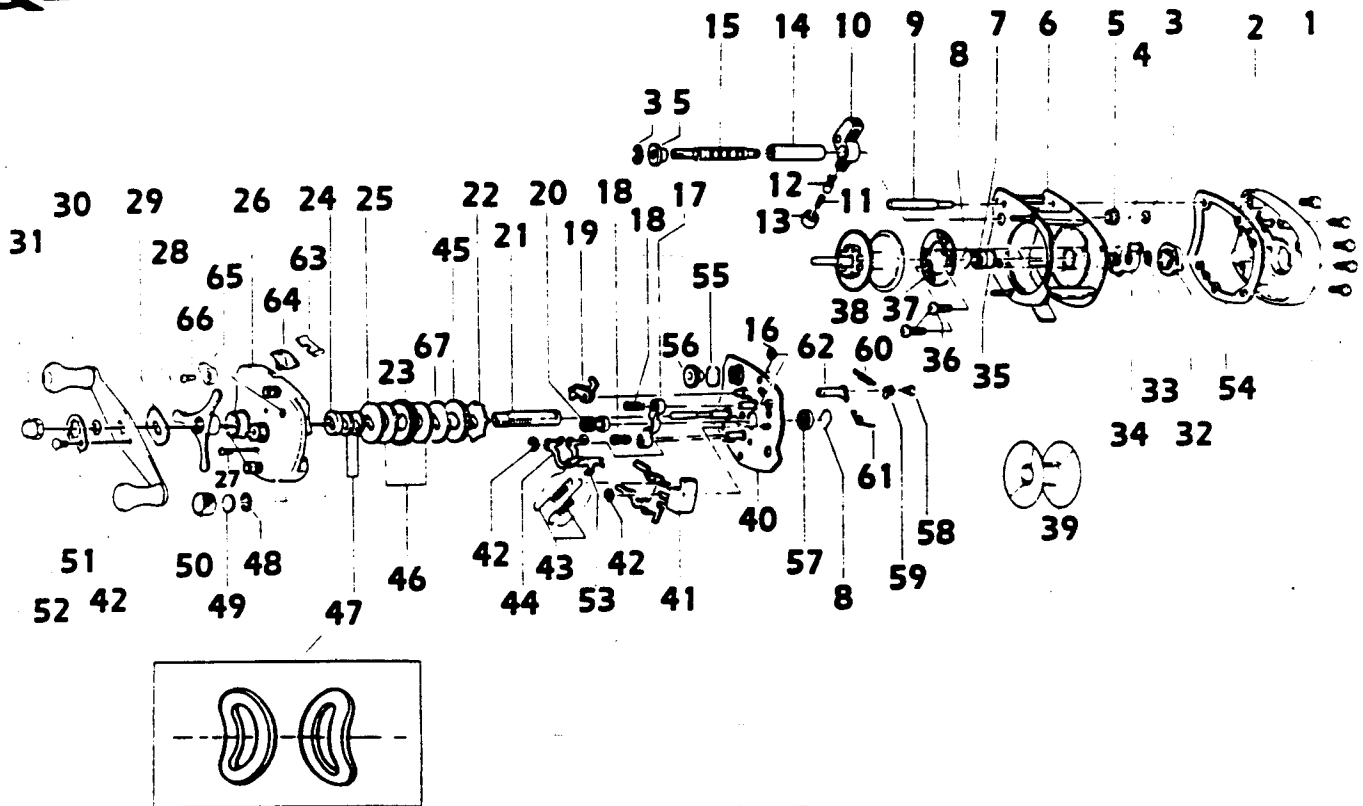

QUANTUM QD1420L

DISCONTINUED

Key No.	Part No.	Description	Price	Key No.	Part No.	Description	Price
	CX4000	SPARE PARTS W/WRENCH	3.69	32	CX4303	MAGNETIC CONTROL DIAL	.99
	MX310	SET PLATE	18.73	33	CX4250	O RING	.49
	MX324	SIDE COVER	13.58	34	CX4261	MAGNET RET. SUPPORT	1.46
	T130	WRENCH	2.59	35	CX4255	SPOOL TENSION SHIM A	.36
1	LX4102	RIGHT SIDE PLATE SCR.	.99	36	CX4602	MAGNET RETAINER SCREW	.62
2	LX4101	RIGHT SIDE PLATE	6.45	37	CX4257	MAGNET RETAINER	8.59
3	CX4152	WORM SHAFT RETAINER	.31	38	MX4251	SPOOL	14.72
4	CX4301	MAGNET RET. SPRING	.36	39	FX4260	U SPOOL CONVERTER	4.31
5	CX4156	WORM GUARD BUSHING	.62	40	MX4351	SET PLATE	18.73
6	MX4051	FRAME	25.17	41	LX4402	SPOOL RELEASE BUTTON	2.64
7	CX4252	SPOOL SHFT BEARING	7.99	42	CX4656	RETAINER CLIP	.36
8	CX4253	BEARING RETAINER	.36	43	FX4353	SET PLATE ACT SPRING	.91
9	EX4159	FRAME POST SILVER	1.53	44	LX4503	SET PLATE ACT. 'B'	1.84
10	CX4201	LINE GUIDE	4.00	45	LX4658	ANTI-REVERSE RATCHET	3.86
11	CX4203	LINE GUIDE PAWL SPRING	.36	46	CX4661	DRAG WASHER A	.36
12	CX4202	LINE GUIDE PAWL	2.21	47	CX4662	DRIVE SHAFT SPR. WSHR	.36
13	CX4204	PAWL CAP	.91	48	CX4258	O RING	.36
14	EX4158	WORM SHFT GUARD-SILVER	2.46	49	CX4302	SPOOL TENSION SHIM B	.36
15	FX4151	WORM SHAFT	5.83	50	CX4259	SPOOL TENSION KNOB	1.84
16	CX4502	SPOOL RELEASE SPRING	.36	51	LX4703	HANDLE NUT LOCK	1.23
17	CX4401	PINION YOKE	.62	52	LX4704	HANDLE NUT LOCK SCR.	.49
18	CX4403	PINION YOKE SPRING	.36	53	LX4501	SET PLATE ACT. 'A'	1.23
19	LX4452	ANTI-REVERSE PAWL	1.84	54	CX4107	LEFT PLATE SPACER-WH.	1.53
20	LX4256	PINION GEAR	9.21	55	CX4153	GEAR RETAINING CLIP	.31
21	LX4652	DRIVE SHAFT	4.90	56	LX4150	WORM SHAFT GEAR	2.88
22	LX4451	RELEASE RATCHET	1.23	57	CX4252	SPOOL SHFT BEARING	7.99
23	LX4651	DRIVE GEAR	6.68	58	FX4552	CLICK PAWL SCREW	1.23
24	CX4659	DRAG WASHER B	.62	59	MX4551	CLICK PAWL	1.41
25	CX4254	DRIVE SHFT BUSH	.62	60	MX4553	CLICK PAWL SPRING	1.23
26	MX4103	LEFT SIDE PLATE	14.12	61	FX4556	CLICK CAM SPRING	.91
27	LX4352	LEFT SIDE CVR SCREW	.42	62	MX4557	CLICK CAM	2.64
28	LX4663	STAR DRAG	6.14	63	FX4455	ANTI-REV. LVR. PLATE	.91
29	CX4660	HANDLE WASHER	.36	64	FX4456	ANTI-REV. LEVER	1.41
30	CX4701	HANDLE	5.53	65	FX4558	BAIT CLICK LEVER	1.46
31	LX4702	HANDLE NUT	1.53	66	MX4559	BAIT CLICK LVR SCREW	.62