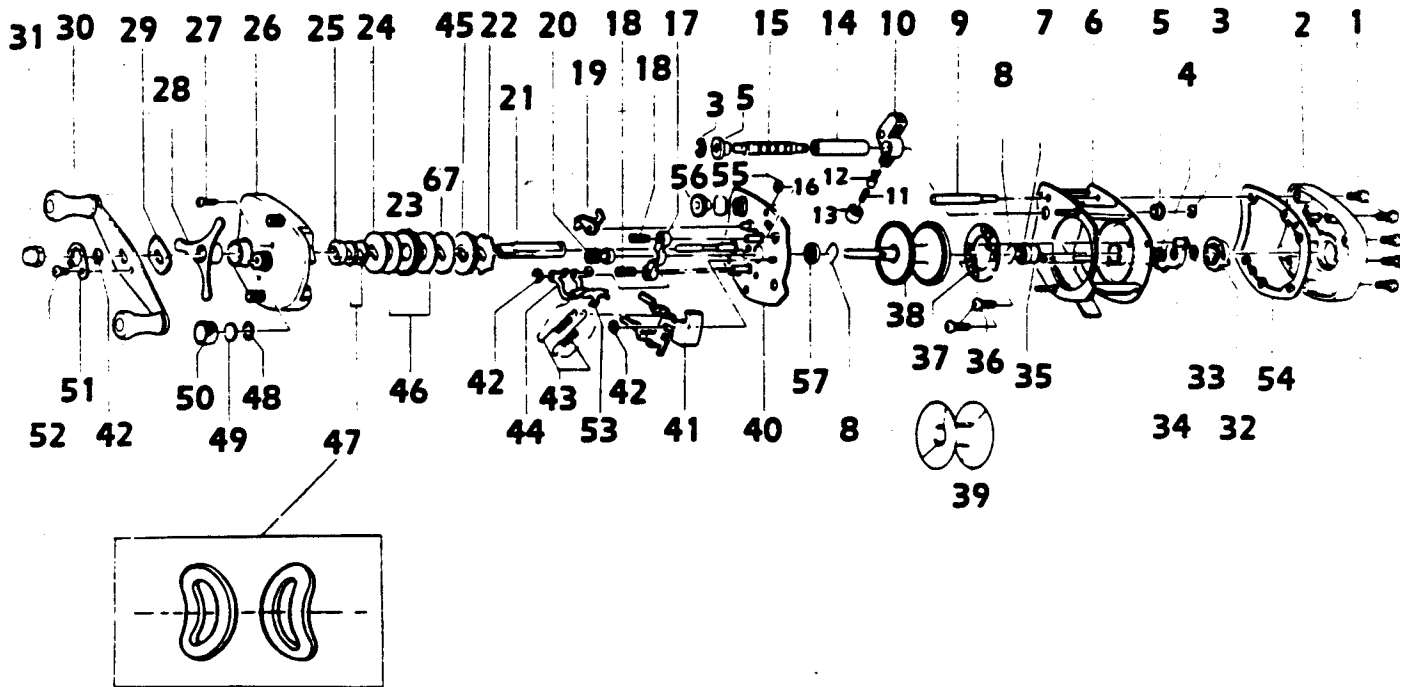

QUANTUM QD1310L

DISCONTINUED

Key No.	Part No.	Description	Price	Key No.	Part No.	Description	Price
	CX4000	SPARE PARTS W/WRENCH	3.69	28	LX4663	STAR DRAG	6.14
	CX4100	LEVEL WIND HOOD	3.69	29	CX4660	HANDLE WASHER	.36
	LX310	SET PLATE ASSY.	18.00	30	CX4701	HANDLE	5.53
	LX324	SIDE COVER	13.29	31	LX4702	HANDLE NUT	1.53
	T130	WRENCH	2.59	32	CX4303	MAGNETIC CONTROL DIAL	.99
1	LX4102	RIGHT SIDE PLATE SCR.	.99	33	CX4250	O RING	.49
2	LX4101	RIGHT SIDE PLATE	6.45	34	CX4261	MAGNET RET. SUPPORT	1.46
3	CX4152	WORM SHAFT RETAINER	.31	35	CX4255	SPOOL TENSION SHIM A	.36
4	CX4301	MAGNET RET. SPRING	.36	36	CX4602	MAGNET RETAINER SCREW	.62
5	CX4156	WORM GUARD BUSHING	.62	37	CX4257	MAGNET RETAINER	8.59
6	LX4051	FRAME	23.32	38	LX4251	SPOOL	13.35
7	CX4252	SPOOL SHFT BEARING	7.99	39	CX4260	U SPOOL CONVERTER	3.07
8	CX4253	BEARING RETAINER	.36	40	LX4351	SET PLATE	18.73
9	BX4159	FRAME POST- SILVER	1.53	41	LX4402	SPOOL RELEASE BUTTON	2.64
10	CX4201-1	LINE GUIDE	4.00	42	CX4256	PINION GEAR	7.37
11	CX4203	LINE GUIDE PAWL SPRING	.36	43	FX4353	SET PLATE ACT SPRING	.91
12	CX4202	LINE GUIDE PAWL	2.21	44	LX4503	SET PLATE ACT. 'B'	1.84
13	CX4204	PAWL CAP	.91	45	LX4658	ANTI-REVERSE RATCHET	3.86
14	BX4158	WORM SHFT GUARD-SILVER	2.64	46	CX4661	DRAG WASHER A	.36
15	CX4151-1	WORM SHAFT W/O GEAR	3.69	47	CX4662	DRIVE SHAFT SPR. WSHR	.36
16	CX4502	SPOOL RELEASE SPRING	.36	48	CX4258	O RING	.36
17	CX4401	PINION YOKE	.62	49	CX4302	SPOOL TENSION SHIM B	.36
18	CX4403	PINION YOKE SPRING	.36	50	CX4259	SPOOL TENSION KNOB	1.84
19	LX4452	ANTI-REVERSE PAWL	1.84	51	LX4703	HANDLE NUT LOCK	1.23
20	LX4256	PINION GEAR	9.21	52	LX4704	HANDLE NUT LOCK SCR.	.49
21	LX4652	DRIVE SHAFT	4.90	53	LX4501	SET PLATE ACT. 'A'	1.23
22	LX4451	RELEASE RATCHET	1.23	54	CX4107	LEFT PLATE SPACER-WH.	1.53
23	LX4651	DRIVE GEAR	6.68	55	CX4153	GEAR RETAINING CLIP	.31
24	CX4659	DRAG WASHER B	.62	56	LX4150	WORM SHAFT GEAR	2.88
25	CX4254	DRIVE SHFT BUSH	.62	57	CX4252	SPOOL SHFT BEARING	7.99
26	LX4103	LEFT SIDE PLATE	13.82	67	LX4666	DRAG WASHER C	.62
27	LX4352	LEFT SIDE CVR SCREW	.42				