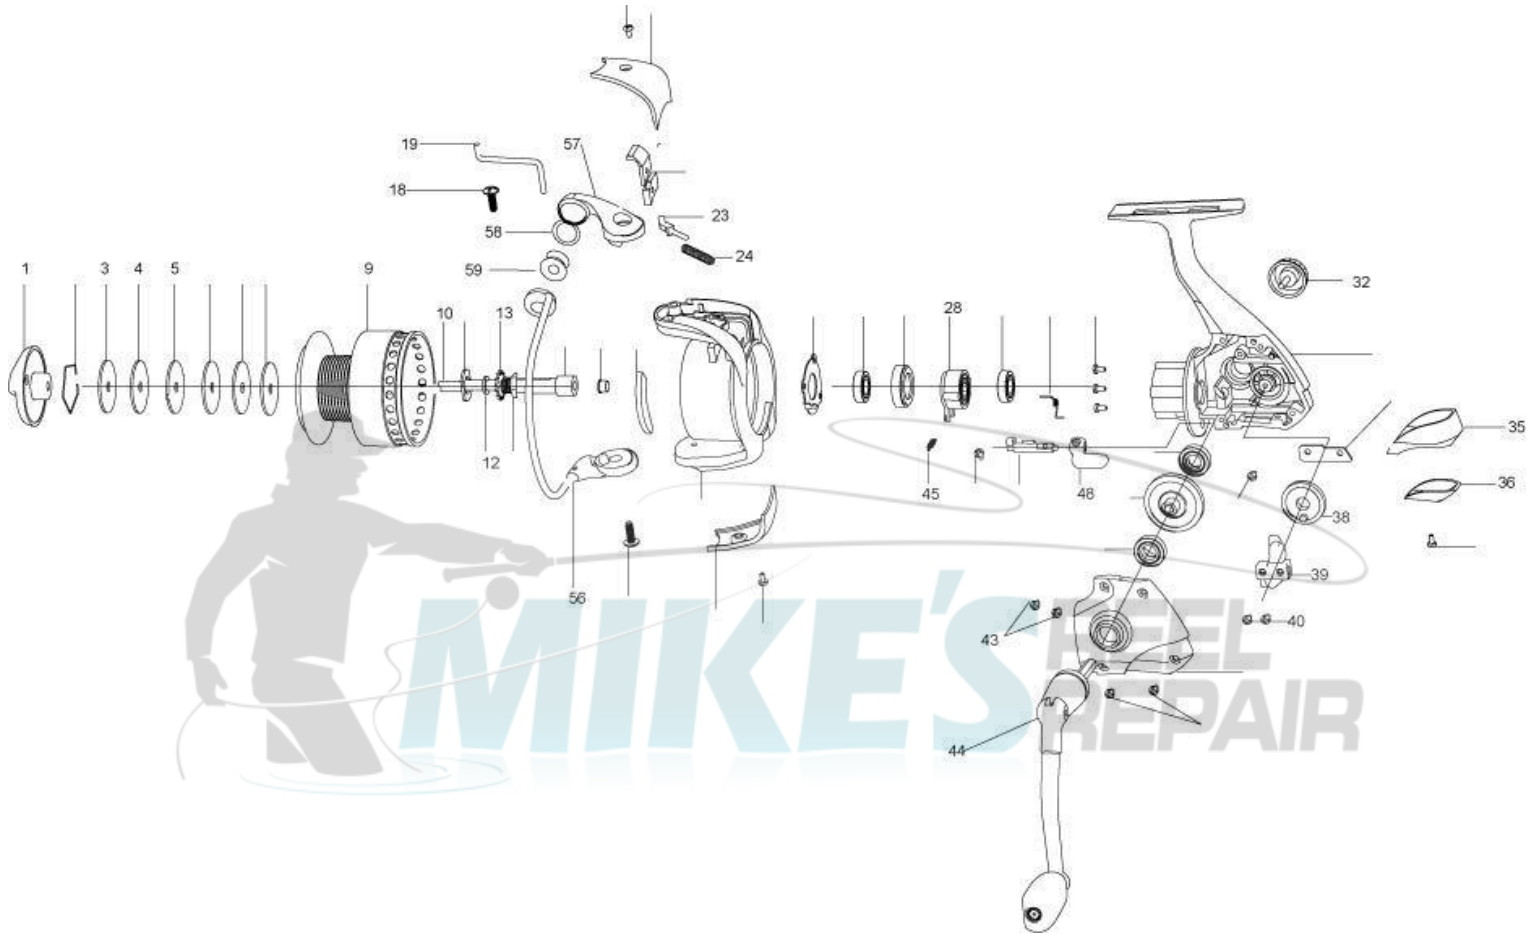

QUANTUM[®]

Optix OP40FB

Quantum OP40FB Spinning Reel Part List

Key #	Description	Part No.	Key #	Description	Part No.
1	Drag Knob Assembly	ZG332-01	28	Clutch Assembly	KG063-01
3	Drag "D" Washer	ZG081-01	32	Handle Screw Cap Assembly	KG249-01
4	Drag Felt Washer	ZG033-01	38	Oscillation Gear	ZG053-01
5	Drag "Ear" Washer	ZG080-01	39	Oscillation Slider	ZG025-01
9	Spool Assembly	ZG321-51	40	Oscillation Slider Screw	KG100-01
10	Centershaft	ZG015-51	44	Handle Assembly	YG318-01
12	Drag Spool Washer	YG030-51	45	Clutch Spring	KG216-01
13	Clicker Gear	YG037-51	56	Bail Assembly	ZG347-51
18	Arm Lever Screw	KG077-01	57	Arm Lever	ZG007-01
19	Kick Lever	ZG019-51	59	Line Roller	YG004-01
23	Bail Trip Shaft	ZG031-01			
24	Bail Trip Spring	ZG022-01			