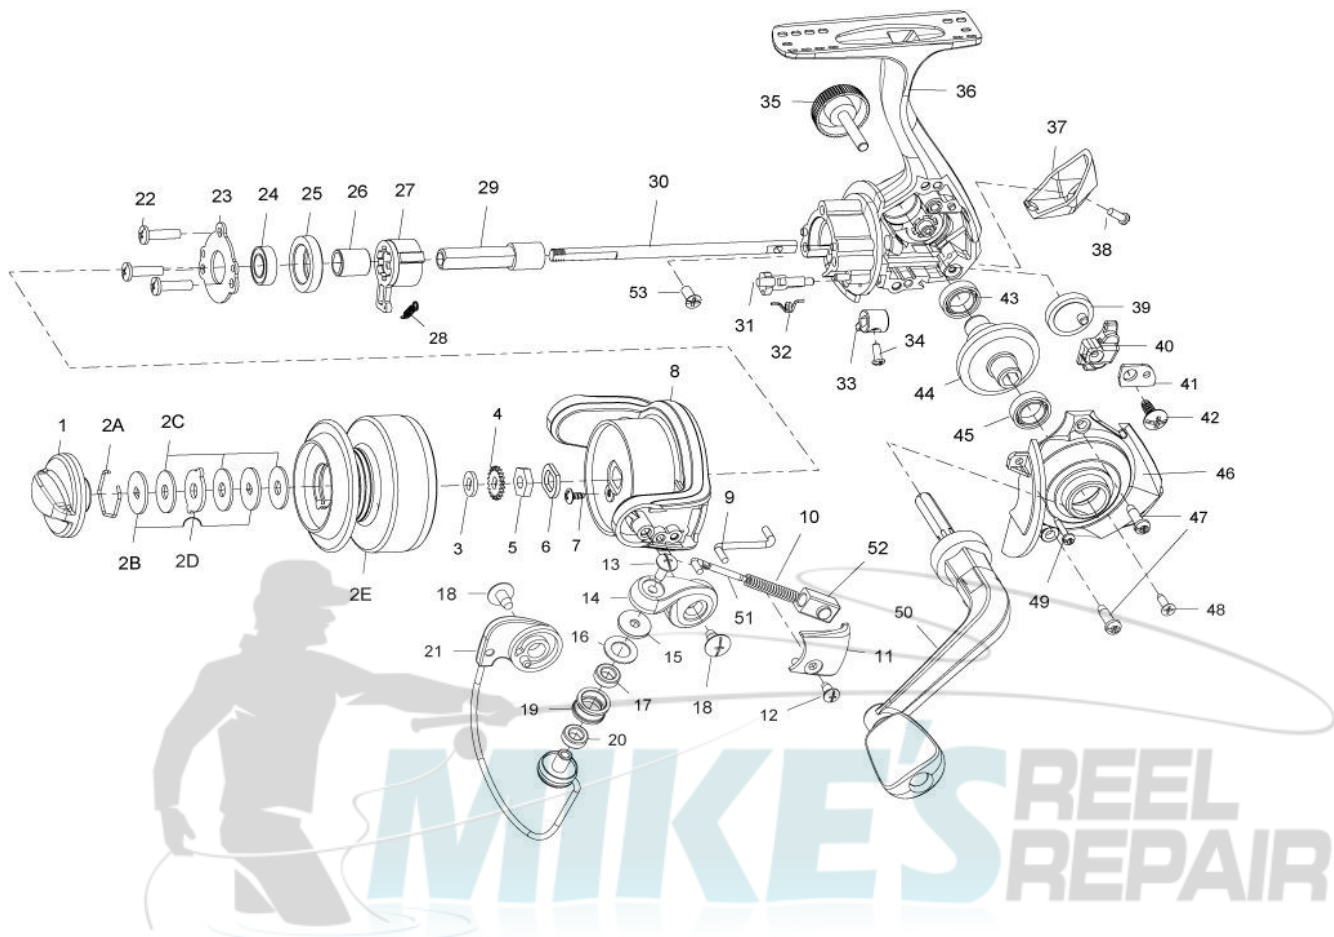

QUANTUM[®]

Optix OP30FC

Quantum OP30FC Spinning Reel Part List

Key #	Description	Part No.	Key #	Description	Part No.
1	DRAG KNOB ASSEMBLY	BU332-01	25	PINION BEARING ADAPTER	BU190-01
3	SPOOL FRICTION WASHER	JG039-01	26	CLUTCH SLEEVE	AU139-01
4	CLICK GEAR	BU037-01	27	CLUTCH ASSEMBLY	TG063-01
5	ROTOR NUT	TG006-01	29	PINION GEAR	BU011-01
6	ROTOR NUT WASHER	N/A	30	MAIN SHAFT	BU015-01
8	ROTOR	CU009-01	31	ANTI-REVERSE CAM	CU090-01
9	KICK LEVER	BU019-01	32	ANTI-REVERSE CAM SPRING	VG216-01
10	BAIL SPRING	BU117-01	33	ANTI-REVERSE SWITCH	UG059-01
11	ARM LEVER COVER	BU046-01	34	ANTI-REVERSE SWITCH SCREW	TG135-01
12	ARM LEVER COVER SCREW	BU085-01	35	HANDLE SCREW CAP ASSEMBLY	DQ249-01
13	LINE ROLLER SCREW	BU108-01	36	BODY	BU001-02
14	ARM LEVER	BU007-01	38	BODY REAR COVER SCREW	CU168-01
15	LINE ROLLER WASHER	BU102-01	40	O/S SLIDER	UG025-01
16	LINE ROLLER FRICTION WASHER	DQ102-01	41	SLIDER GUIDE	UG078-01
17	LINE ROLLER BUSHING	BU202-01	42	SLIDER GUIDE SCREW	TG094-01
19	LINE ROLLER	BU004-01	43	BODY BALL BEARING	CH027-01
20	LINE ROLLER BUSHING	CT157-01	44	DRIVE GEAR	BU012-01
21	BAIL ASSEMBLY	CU347-01	45	BODY COVER BALL BEARING	AAA028-01
22	CLUTCH RETAINER SCREW	UG094-01	50	HANDLE ASSY	JAB318-01
23	CLUTCH RETAINER	TG060-01	53	MAIN SHAFT SCREW	TG100-01
24	PINION BEARING	AAA028-01			