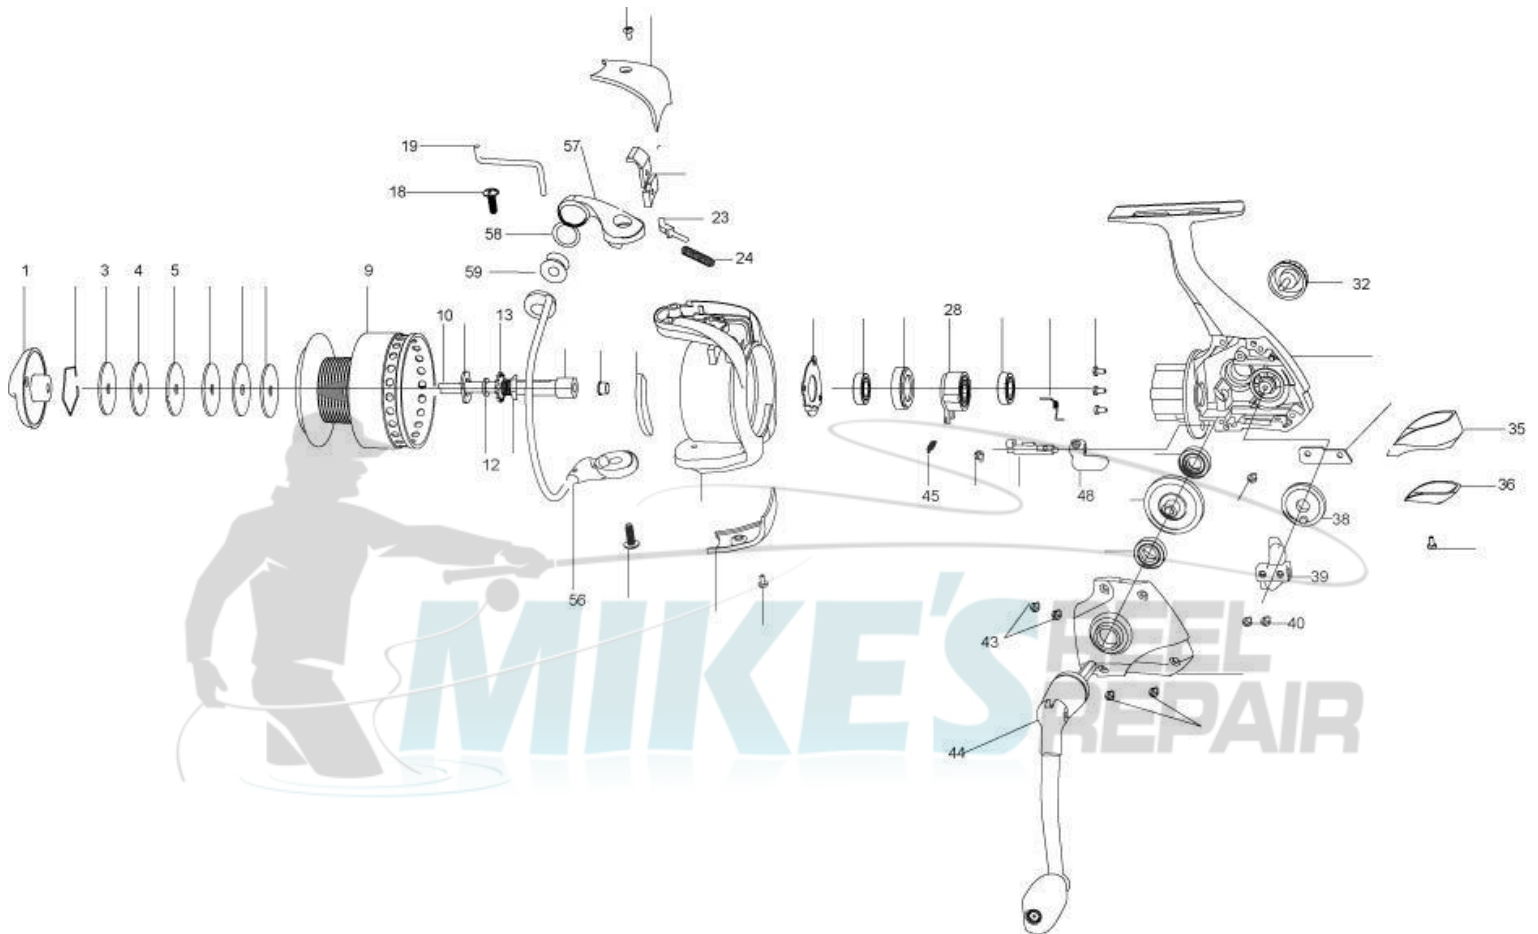

## Optix OP30FB

**Quantum OP30FB Spinning Reel Part List**

Key #	Description	Part No.	Key #	Description	Part No.
1	Drag Knob Assembly	ZG332-01	28	Clutch Assembly	KG063-01
3	Drag "D" Washer	ZG081-01	32	Handle Screw Cap Assembly	KG249-01
4	Drag Felt Washer	ZG033-01	38	Oscillation Gear	ZG053-01
5	Drag "Ear" Washer	ZG080-01	39	Oscillation Slider	ZG025-01
9	Spool Assembly	ZG321-01	40	Oscillation Slider Screw	KG100-01
10	Centershaft	ZG015-01	44	Handle Assembly	YG318-01
12	Drag Spool Washer	YG030-01	45	Clutch Spring	KG216-01
13	Clicker Gear	YG037-01	56	Bail Assembly	ZG347-01
18	Arm Lever Screw	KG077-01	57	Arm Lever	ZG007-01
19	Kick Lever	ZG019-01	58	Line Roller bushing	ZG102-01
23	Bail Trip Shaft	ZG031-01	59	Line Roller	YG004-01
24	Bail Trip Spring	ZG022-01			