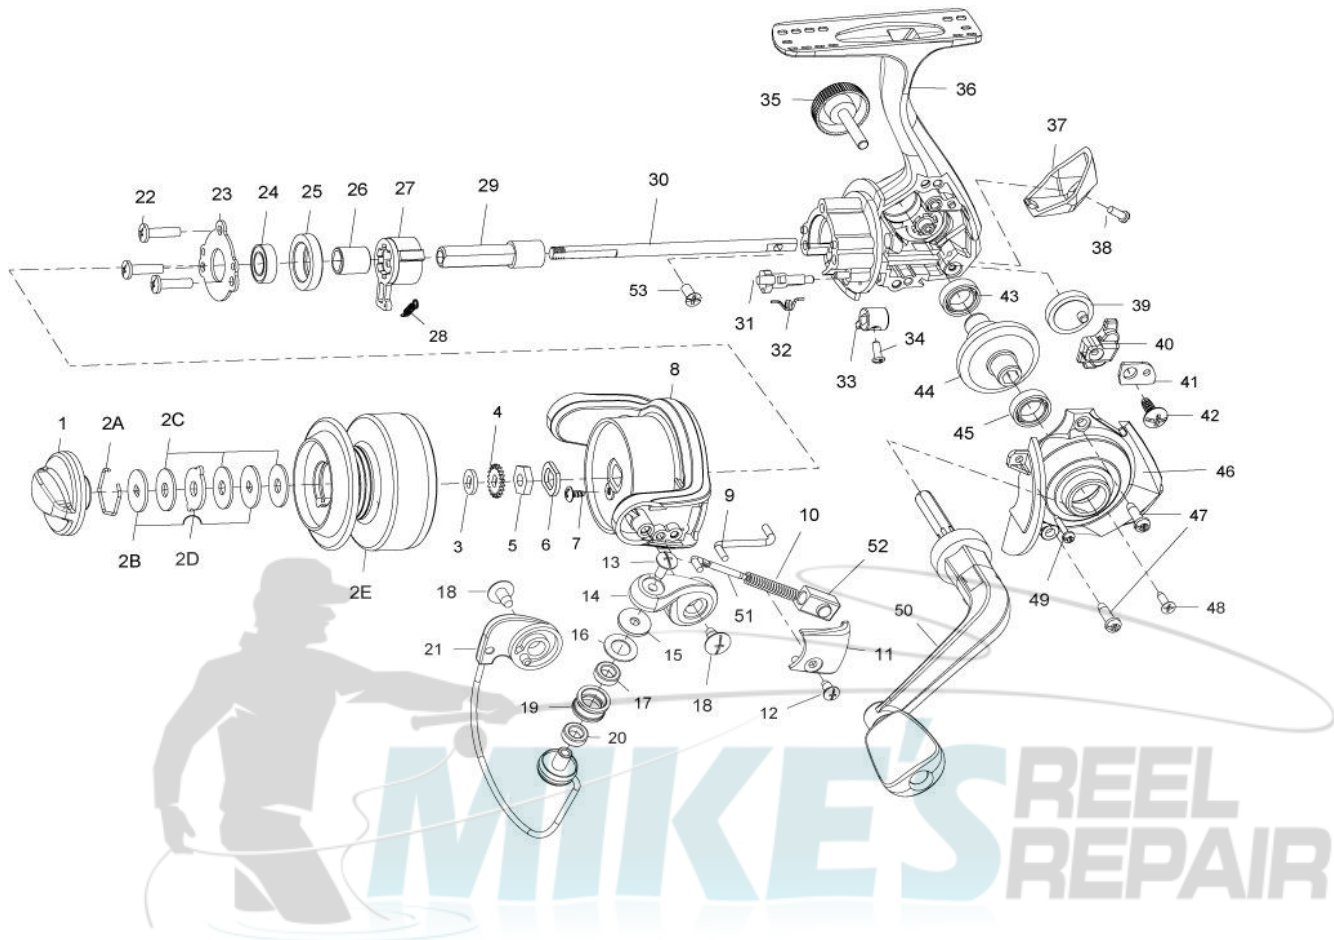

QUANTUM[®]

Optix OP20FC

Quantum OP20FC Spinning Reel Part List

Key #	Description	Part No.	Key #	Description	Part No.
1	DRAG KNOB ASSEMBLY	BU332-01	25	PINION BEARING ADAPTER	BU190-01
3	SPOOL FRICTION WASHER	JG039-01	26	CLUTCH SLEEVE	AU139-01
4	CLICK GEAR	BU037-01	27	CLUTCH ASSEMBLY	TG063-01
5	ROTOR NUT	TG006-01	29	PINION GEAR	BU011-01
6	ROTOR NUT WASHER	N/A	30	MAIN SHAFT	BU015-01
8	ROTOR	BU009-01	31	ANTI-REVERSE CAM	CU090-01
9	KICK LEVER	BU019-01	32	ANTI-REVERSE CAM SPRING	VG216-01
10	BAIL SPRING	BU117-01	33	ANTI-REVERSE SWITCH	UG059-01
11	ARM LEVER COVER	BU046-01	34	ANTI-REVERSE SWITCH SCREW	TG135-01
12	ARM LEVER COVER SCREW	BU085-01	35	HANDLE SCREW CAP ASSEMBLY	DQ249-01
13	LINE ROLLER SCREW	BU108-01	36	BODY	BU001-01
14	ARM LEVER	BU007-01	38	BODY REAR COVER SCREW	CU168-01
15	LINE ROLLER WASHER	BU102-01	40	O/S SLIDER	UG025-01
16	LINE ROLLER FRICTION WASHER	DQ102-01	41	SLIDER GUIDE	UG078-01
17	LINE ROLLER BUSHING	BU202-01	42	SLIDER GUIDE SCREW	TG094-01
19	LINE ROLLER	BU004-01	43	BODY BALL BEARING	CH027-01
20	LINE ROLLER BUSHING	CT157-01	44	DRIVE GEAR	BU012-01
21	BAIL ASSEMBLY	BU347-01	45	BODY COVER BALL BEARING	AAA028-01
22	CLUTCH RETAINER SCREW	UG094-01	50	HANDLE ASSY	JAB318-01
23	CLUTCH RETAINER	TG060-01	53	MAIN SHAFT SCREW	TG100-01
24	PINION BEARING	AAA028-01			