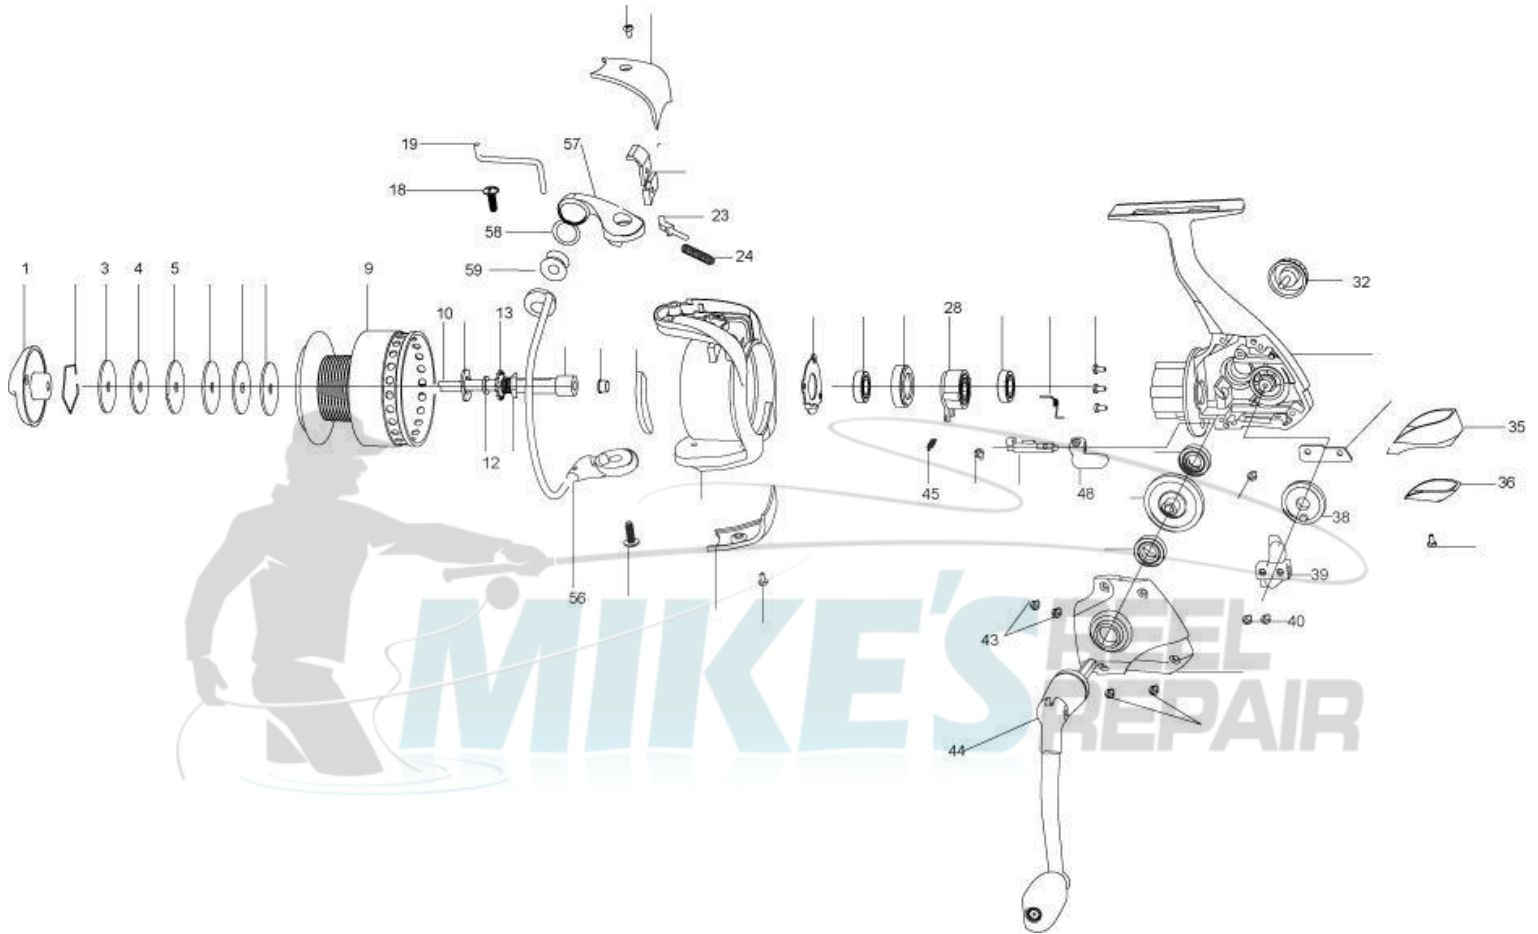

QUANTUM[®]

Optix OP20FB

Quantum OP20FB Spinning Reel Part List

Key #	Description	Part No.	Key #	Description	Part No.
1	Drag Knob Assembly	KG332-01	28	Clutch Assembly	KG063-01
3	Drag "D" Washer	YG081-01	32	Handle Screw Cap Assembly	KG249-01
4	Drag Felt Washer	YG033-01	38	Oscillation Gear	YG053-01
5	Drag "Ear" Washer	YG080-01	39	Oscillation Slider	YG025-01
9	Spool Assembly	YG321-01	40	Oscillation Slider Screw	KG100-01
10	Centershaft	YG015-01	44	Handle Assembly	YG318-01
12	Drag Spool Washer	YG030-01	45	Clutch Spring	KG216-01
13	Clicker Gear	YG037-01	45	Clutch Spring	KG216-01
18	Arm Lever Screw	KG077-01	56	Bail Assembly	YG347-01
19	Kick Lever	YG019-01	57	Arm Lever	YG007-01
23	Bail Trip Shaft	YG031-01	59	Line Roller	YG004-01
24	Bail Trip Spring	YG022-01			