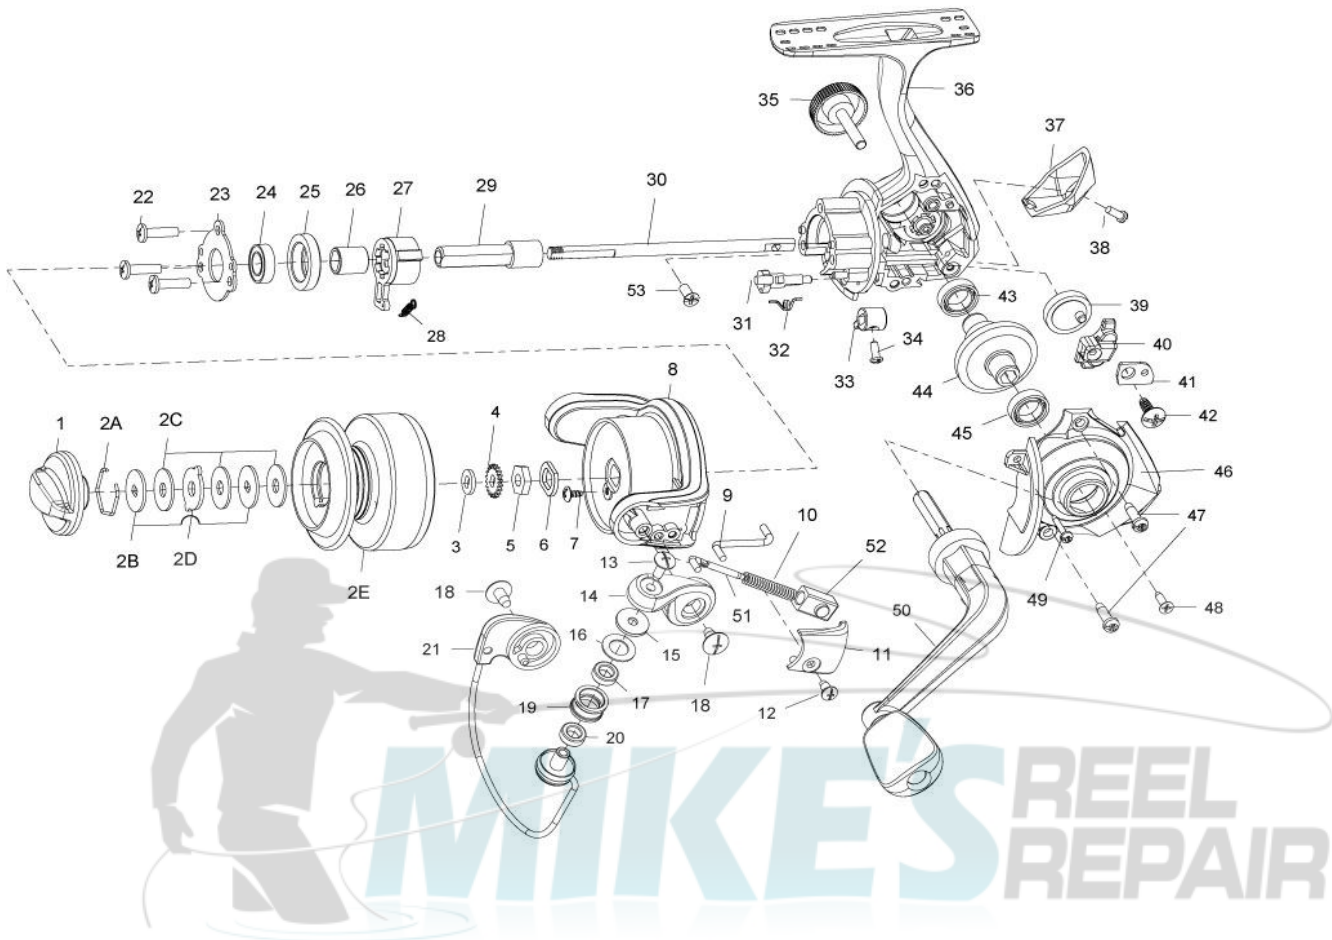

QUANTUM[®]

Optix OP10FC

Quantum OP10FC Spinning Reel Part List

Key #	Description	Part No.	Key #	Description	Part No.
1	DRAG KNOB ASSEMBLY	AU332-01	25	PINION BEARING ADAPTER	AU190-01
3	SPOOL FRICTION WASHER	TG039-01	26	CLUTCH SLEEVE	TG139-01
4	CLICK GEAR	AU037-01	27	CLUTCH ASSEMBLY	AU063-01
5	ROTOR NUT	AU006-01	29	PINION GEAR	AU011-01
6	ROTOR NUT WASHER	AU078-01	30	MAIN SHAFT	AU015-01
8	ROTOR	AU009-01	31	ANTI-REVERSE CAM	WU090-01
9	KICK LEVER	AU019-01	32	ANTI-REVERSE CAM SPRING	VG216-01
10	BAIL SPRING	BU117-01	33	ANTI-REVERSE SWITCH	TG059-01
11	ARM LEVER COVER	AU046-01	34	ANTI-REVERSE SWITCH SCREW	TG135-01
12	ARM LEVER COVER SCREW	BU085-01	35	HANDLE SCREW CAP ASSEMBLY	DQ249-01
13	LINE ROLLER SCREW	BU108-01	36	BODY	HAB001-01
14	ARM LEVER	AU007-01	38	BODY REAR COVER SCREW	CU168-01
15	LINE ROLLER WASHER	BU102-01	40	O/S SLIDER	AU025-01
16	LINE ROLLER FRICTION WASHER	DQ102-01	41	SLIDER GUIDE	TG078-01
17	LINE ROLLER BUSHING	BU202-01	42	SLIDER GUIDE SCREW	TG094-01
19	LINE ROLLER	AU004-01	43	BODY BALL BEARING	CH027-01
20	LINE ROLLER BUSHING	CT157-01	44	DRIVE GEAR	DQ012-01
21	BAIL ASSEMBLY	AU347-01	45	BODY COVER BALL BEARING	CH027-01
22	CLUTCH RETAINER SCREW	UG094-01	50	HANDLE ASSY	HAB318-01
23	CLUTCH RETAINER	DQ060-01	53	MAIN SHAFT SCREW	TG100-01
24	PINION BEARING	DQ028-01			