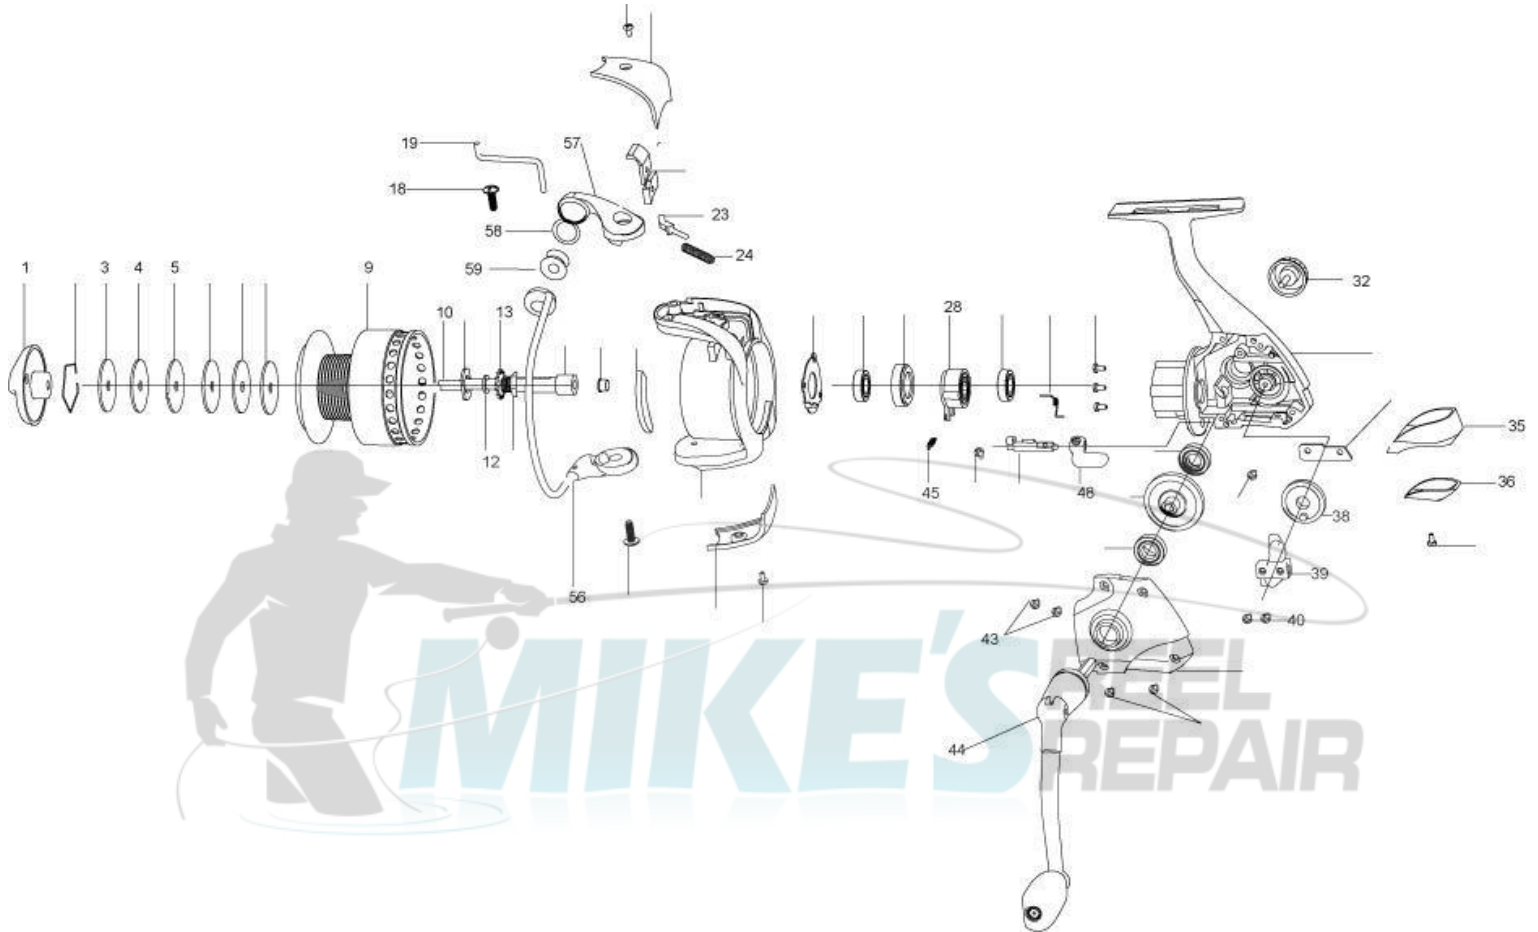

## Optix OP10FB

**Quantum OP10FB Spinning Reel Part List**

Key #	Description	Part No.	Key #	Description	Part No.
1	Drag Knob Assembly	KG332-01	29	Pinion Bearing 'B'	RH028-02
3	Drag "D" Washer	KG081-01	28	Clutch Assembly	KG063-01
4	Drag Felt Washer	KG033-01	32	Handle Screw Cap Assembly	KG249-01
5	Drag "Ear" Washer	KG080-01	38	Oscillation Gear	KG053-01
9	Spool Assembly	KG321-01	39	Oscillation Slider	KG025-01
10	Centershaft	KG015-01	40	Oscillation Slider Screw	KG100-01
12	Drag Spool Washer	KG030-01	44	Handle Assembly	KG318-01
13	Clicker Gear	KG037-01	45	Clutch Spring	KG216-01
18	Arm Lever Screw	KG077-01	56	Bail Assembly	KG347-01
19	Kick Lever	KG019-01	57	Arm Lever	KG007-01
23	Bail Trip Shaft	KG031-01	58	Line Roller bushing	KG102-01
24	Bail Trip Spring	KG022-01	59	Line Roller	KG004-01
26	Pinion Bearing 'A'	RH028-02			