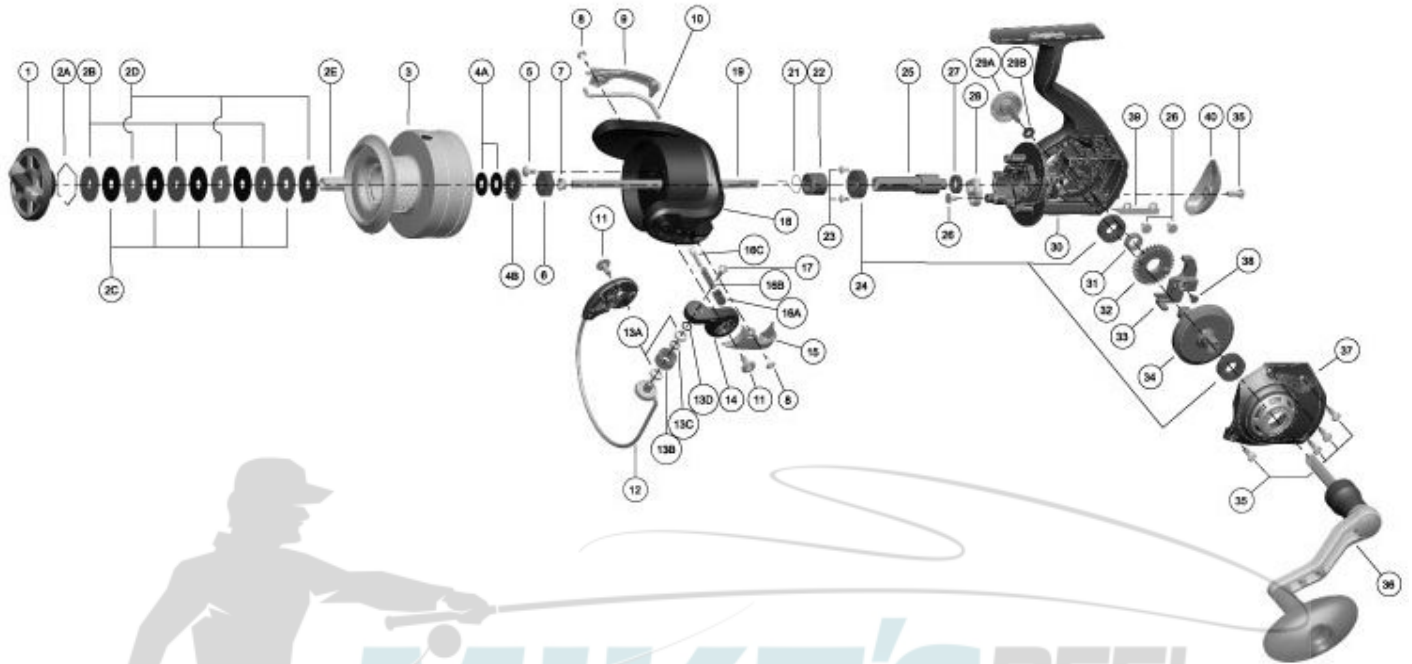

## Olympus OL60F

**Quantum Olympus OL60F Spinning Reel Part List**

Key #	Description	Part No.	Key #	Description	Part No.
1	Drag Knob Assembly	TP332-04	17	Line Roller Screw	TP108-01
2	Drag Washer Kit includes:	TP4080-01	18	Rotor Assembly	N/A
	2A - Drag Washer Retainer	N/A	19	Main Shaft	TP015-02
	2B - Drag Washer 'D'	N/A	20		N/A
	2C - Drag Friction Washer	N/A	21	A.R. Actuator Spring	TP086-02
	2D - Keyed Drag Washer	N/A	22	A.R. Sleeve	TP139-01
	2E - Spool Bushing	N/A	23	Pinion Bearing Screw	TP079-01
3	Spool Assembly	TP321-52	24	Ball Bearing, 9 ID x 17 OD x 5 W	TP157-02
4	Click Gear Kit	TP4037-01	25	Pinion	TP011-01
	4A - Center Shaft Washer	N/A	26	A.R. Stopper Screw	TP078-01
	4B - Click Gear	N/A	27	Ball Bearing, 7 ID x 11 OD x 3 W	TP027-02
5	Rotor Nut Lock Screw	TP094-01	28	A.R. Stopper	TP060-01
6	Rotor Nut	TP006-01	29	Handle Cap Screw Assembly	TP4073-04
7	Main Shaft Bushing	TP214-01		29A - Handle Cap Screw	N/A
8	Rotor Cover Screw	TP077-02		29B - Handle Cap Screw Washer	N/A
9	Bail Holder Cover	N/A	30	Body Assembly	N/A
10	Kick Lever	TP019-02	31	Bushing, 7 ID x 11 OD x 3 W	TP141-01
11	Pivot Screw	TP044-01	32	O/S Gear	TP053-01
12	Bail Assembly	TP347-04	33	O/S Slider	TP025-01
13	Line Roller Kit includes:	TP4202-01	34	Drive Gear	TP012-01
	13A - Line Roller Bushing	N/A	35	Side Cover Screw	TP057-01
	13B - Line Roller	N/A	36	Handle Assembly	TP318-02
	13C - Line Roller Washer	N/A	37	Side Cover Assembly	N/A
	13D - Line Roller Shoulder Washer	N/A	38	Main Shaft Screw	TP100-01
14	Arm Lever	TP007-04	39	O/S Slider Plate	TP026-01
15	Arm Lever Cover	N/A	40	Body Rear Cover	N/A
16	Bail Spring Kit	TP4022-02		MODEL INTRODUCED :	2007
	16A - Bail Spring Holder	N/A		BASIC COLORS :	SILVER / CHAMPAGNE
	16B - Bail Spring	N/A		EFFECTIVE DATE OF PARTS LIST :	MAR 2008
	16C - Bail Spring Pin	N/A		DISCONTINUED :	N / A