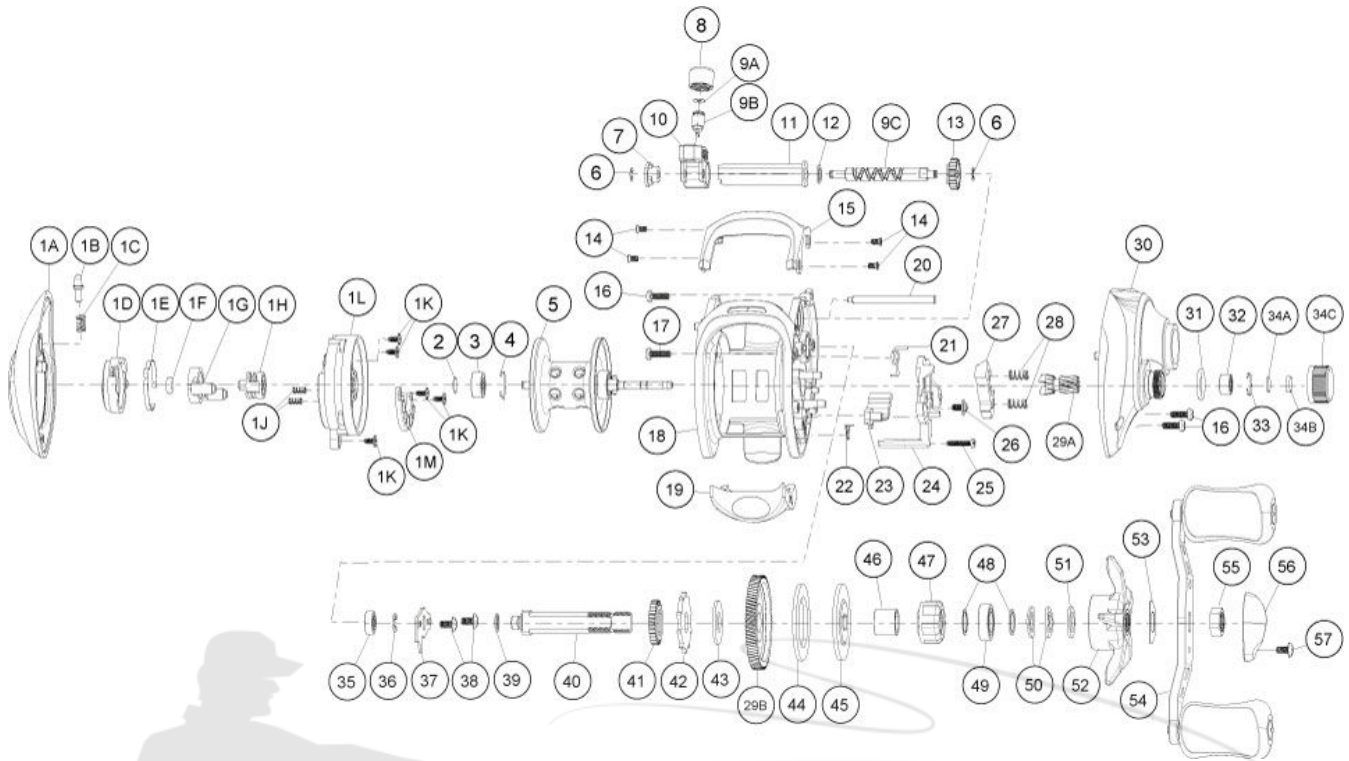

### ME100H

**Quantum ME100H Baitcast Reel Part List**

Key #	Description	Qty.	Part No.	Key #	Description	Qty.	Part No.
1	Palm Side Cover Kit (includes)	1	JB4023-01	25	Thumb Bar Screw	1	ZW053-01
1A	Palm Side Cover Assembly	1	N/A	26	Release Slider Screw	1	EB125-01
1B	Palm Side Locking Lever	1	MW119-01	27	Pinion Yolk	1	NW025-01
1C	Locking Lever Spring	1	MW096-01	28	Pinion Yolk Spring	2	KW040-01
1D	Casting Control Dial	1	MW026-02	29	Gear Kit	1	KW4011-01
1E	Control Dial Clicker Spring	1	MW108-01	29A	Pinion Gear	1	N/A
1F	Control Dial Friction Ring	1	NX105-01	29B	Drive Gear	1	N/A
1G	Slide Cam "A"	1	EB028-01	30	Gear Side Cover Assembly	1	JB324-01
1H	Slide Cam "B"	1	JB028-01	31	Spool Tension Knob O-Ring	1	QW101-01
1J	Magnet Plate Spring	2	EB071-01	32	Spool Tension Ball Bearing	1	SW117-01
1K	Screw	4	EB125-01	33	Spool Tension Knob Bearing Retainer	1	EB080-01
1L	Spool Cover	1	JB042-01	34	Spool Tension Knob Kit	1	JB4032-01
1M	Magnet Plate Assembly	1	EB330-01	34A	Spool Tension Knob Washer	1	QW032-04
2	Spool Shaft Washer (Palm Side)	1	QW032-04	34B	Spool Cushion Washer	1	MV082-01
3	Spool Shaft Ball Bearing (Palm Side)	1	QW017-02	34C	Spool Tension Knob	1	HW033-02
4	Bearing Retainer Ring	1	HV080-01	35	Crank Shaft Bearing (Frame Side)	1	SW017-01
5	Spool Assembly	1	JB321-01	36	Crank Shaft E-Clip	1	QW120-01
6	Worm Shaft E-Clip	2	NX090-01	37	Crank Shaft Retainer Plate	1	KW002-01
7	Worm Shaft Bushing	1	KW067-01	38	Crank Shaft Retainer Plate Screw	2	QW123-01
8	Line Guide Pawl Screw	1	KW007-01	39	Adjustment Washer	1	EB032-01
9	Worm Shaft Kit	1	EB4072-01	40	Crank Shaft	1	JB008-01
9A	Line Guide Pawl Washer	1	BV035-01	41	Worm Shaft Drive Gear	1	ZW112-01
9B	Line Guide Pawl	1	KW006-01	42	Trip Ratchet	1	KW083-01
9C	Worm Shaft	1	EB072-01	43	Trip Ratchet Washer	1	KW111-01
10	Line Guide Carrier Assembly	1	EB347-01	44	Drag Washer	1	UX059-01
11	Worm Shaft Guide	1	KW016-01	45	Drag Key Washer	1	KW045-01
12	Worm Shaft Washer (Gear Side)	1	KW035-01	46	One Way Clutch Sleeve	1	KW052-01
13	Worm Shaft Pinion Gear	1	HV085-01	47	One Way Clutch	1	EX063-01
14	Front Support Screw	4	KW107-01	48	Bearing Washer	2	KW032-01
15	Front Support	1	JB099-01	49	Crank Shaft Bearing (Handel Side)	1	TW058-02
16	Gear Side Cover Screw "A"	3	KW123-01	50	Star Drag Spring Washer	2	JX046-01
17	Gear Side Cover Screw "B"	1	KW123-02	51	Star Drag Washer	1	ZW032-01
18	Frame Assembly	1	JB301-01	52	Star Drag Assembly	1	NW355-02
19	Thumb Bar Assembly	1	KW309-02	53	Handle Spring Washer	1	QW054-01
20	Pillar	1	KW061-01	54	Handle Assembly	1	JB318-01
21	Release Slider Spring	1	KW104-01	55	Handle Nut	1	QW003-01
22	Kick Lever Spring	1	JB097-01	56	Handle Nut Retainer	1	KV034-02
23	Kick Lever	1	JB077-01	57	Handle Nut Retainer Screw	1	LW057-01
24	Release Slider	1	NW039-01				