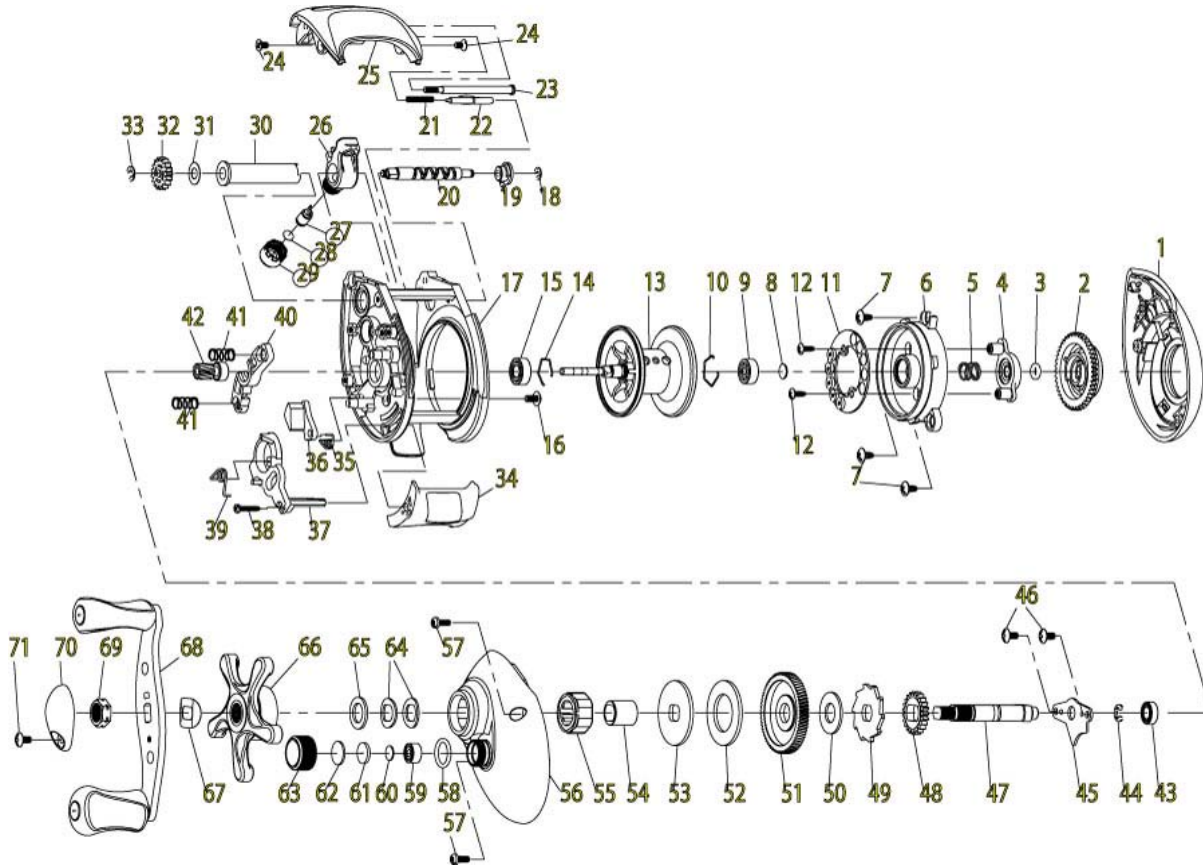

### Quantum Mantra Left Hand MT501CX Bait Cast Reel Part List

Key #	Description	Part No.	Key #	Description	Part No.
		MT501CX			MT501CX
1	Palm Side Cover Assembly	KX323-01	37	Release Slider	KX039-01
2	Magnet Dial	HX026-02	38	Thumb Bar Screw	ZW053-01
3	Magnet Dial Friction Ring	NX105-01	39	Release Slider Spring	KX104-01
4	Slide Cam	EX028-01	40	Pinion Yoke	KX025-01
5	Slide Cam Spring	EX071-01	41	Pinion Yoke Spring	QW040-01
6	Spool Cover	KX051-01	42	Pinion Gear Assembly	FX311-02
7	Spool Cover Screw	QW125-02	43	Crank Shaft Bearing	SW017-01
8	Spool Shaft Washer	QW032-04	44	E-Clip	QW120-01
9	Spool Shaft Bearing (Palm)	QV017-01A	45	Crank Shaft Retainer	EX002-01
10	Clip Ring	HV080-01	46	Crank Shaft Retainer Screw	QW123-01
11	Magnet Assembly	EX330-01	47	Crank Shaft	EX008-02
12	Magnet Plate Screw	QW076-01	48	O/S Drive Gear	EX112-01
13	Spool Assembly	KX321-02	49	Trip Ratchet	EX083-01
14	Clip Ring	EX080-01	50	Trip Ratchet Washer	QW111-01
15	Spool Shaft Bearing (Gear)	EX017-01	51	Drive Gear	FX012-02
16	Gear Side Cover Screw -B	QW123-01	52	Drag Disc	JX059-01
17	Frame	KX001-01	53	Drag "D" Washer	EX045-01
18	E-Clip	NX092-01	54	One Way Bearing Sleeve	EX052-01
19	Worm Shaft Bushing (Palm)	EX067-01	55	One Way Bearing	EX063-01
20	Worm Shaft	EX072-01	56	Gear Side Cover	KX024-01
21	Side Cover Locking Spring	ZW096-01	57	Gear Side Cover Screw - A	BV123-01
22	Side Cover Locking Lever	KX119-01	58	Spool Tension Knob O-Ring	QW101-01
23	Stabilizer Bar	CX061-02	59	Spool Tension Knob Bearing	SW117-01
24	Hood Screw	HX107-01	59	Spool Tension Knob Bushing	N/A
25	Hood	KX027-01	60	Spool Tension Washer	QW032-04
26	Line Guide Carrier	HX047-02	61	Spool Tension Collar	QW081-01
27	Line Guide Pawl	ZW006-01	62	Spool Cushion Washer	QW082-01
28	Line Guide Carrier Washer	BV035-01	63	Spool Tension Knob	HV033-03
29	Line Guide Carrier Screw	ZW007-02	64	Spring "D" Washer	JX046-01
30	Worm Shaft Guide	EX016-01	65	Star Drag Washer	EX032-01
31	Worm Shaft Washer	EX035-01	66	Star Drag	EX055-05
32	O/S Pinion Gear	EX085-01	67	Handle Washer	NX054-01
33	E-Clip	NX090-01	68	Handle Assembly	EX318-04
34	Thumb Bar	KX009-02	69	Handle Nut	QW003-02
35	Kick Lever Spring	KX097-01	70	Handle Nut Cap	JX034-06
36	Kick Lever	KX077-01	71	Handle Nut Cap Screw	QW123-01