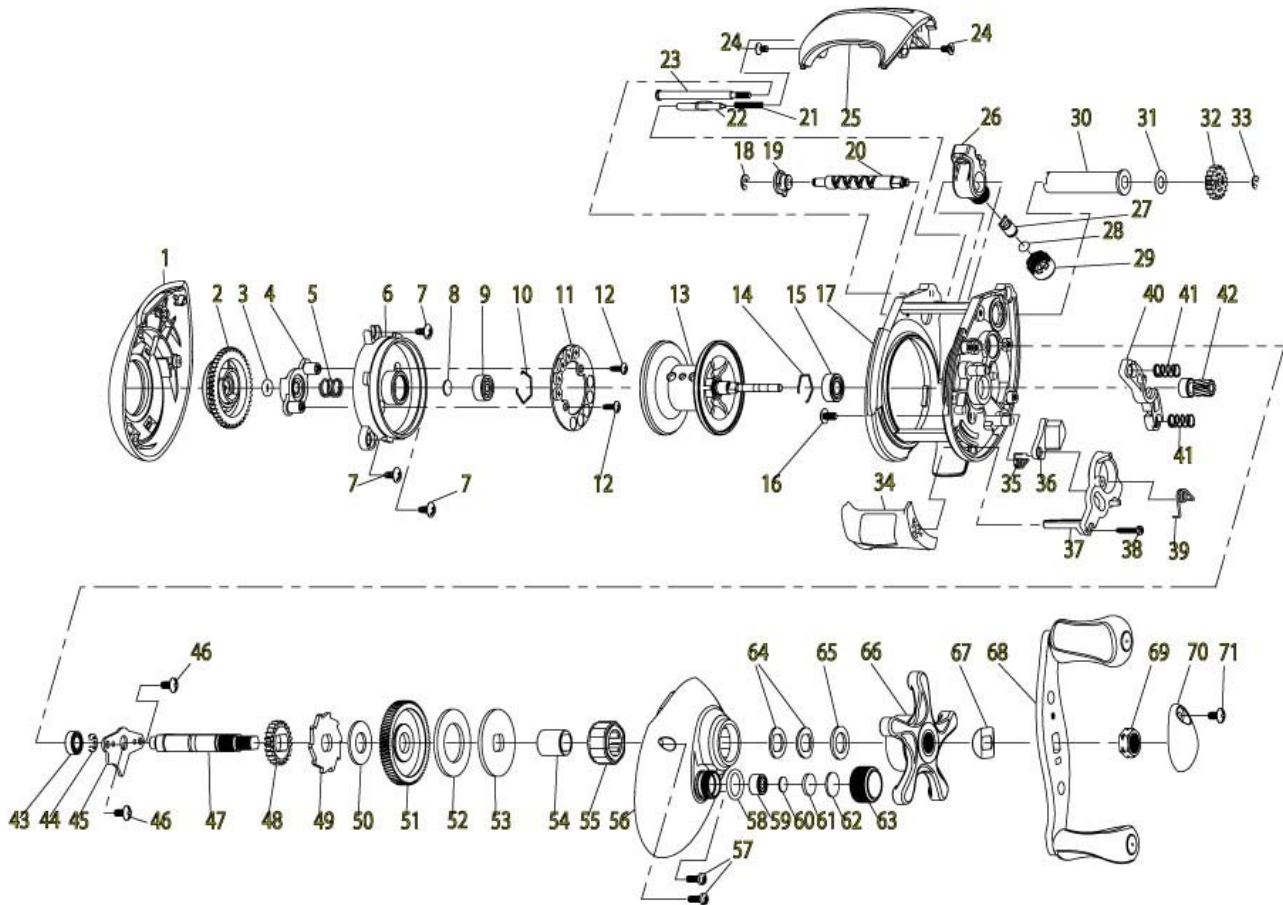

QUANTUM

MT500CX

For parts and service

call toll free: 1-888-404-1119

www.mikesreelrepair.com

Quantum Mantra Right Hand MT500CX Bait Cast Reel Part List

Key #	Description	Part No.	Key #	Description	Part No.
		MT500CX			MT500CX
1	Palm Side Cover Assembly	HX323-01	37	Release Slider	EX039-01
2	Magnet Dial	HX026-02	38	Thumb Bar Screw	ZW053-01
3	Magnet Dial Friction Ring	NX105-01	39	Release Slider Spring	EX104-01
4	Slide Cam	EX028-01	40	Pinion Yoke	HX025-01
5	Slide Cam Spring	EX071-01	41	Pinion Yoke Spring	QW040-01
6	Spool Cover	EX051-01	42	Pinion Gear Assembly	FX311-01
7	Spool Cover Screw	QW125-02	43	Crank Shaft Bearing	SW017-01
8	Spool Shaft Washer	QW032-04	44	E-Clip	QW120-01
9	Spool Shaft Bearing (Palm)	QV017-01A	45	Crank Shaft Retainer	EX002-01
10	Clip Ring	HV080-01	46	Crank Shaft Retainer Screw	QW123-01
11	Magnet Assembly	EX330-01	47	Crank Shaft	EX008-01
12	Magnet Plate Screw	QW076-01	48	O/S Drive Gear	EX112-01
13	Spool Assembly	KX321-01	49	Trip Ratchet	EX083-01
14	Clip Ring	EX080-01	50	Trip Ratchet Washer	QW111-01
15	Spool Shaft Bearing (Gear)	EX017-01	51	Drive Gear	FX012-01
16	Gear Side Cover Screw -B	QW123-01	52	Drag Disc	JX059-01
17	Frame	HX001-01	53	Drag "D" Washer	EX045-01
18	E-Clip	NX092-01	54	One Way Bearing Sleeve	EX052-01
19	Worm Shaft Bushing (Palm)	EX067-01	55	One Way Bearing	EX063-01
20	Worm Shaft	EX072-01	56	Gear Side Cover	HX024-01
21	Side Cover Locking Spring	ZW096-01	57	Gear Side Cover Screw - A	BV123-01
22	Side Cover Locking Lever	EX119-01	58	Spool Tension Knob O-Ring	QW101-01
23	Stablizer Bar	CX061-02	59	Spool Tension Knob Bearing	SW117-01
24	Hood Screw	HX107-01	59	Spool Tension Knob Bushing	N/A
25	Hood	HX027-01	60	Spool Tension Washer	QW032-04
26	Line Guide Carrier	HX047-02	61	Spool Tension Collar	QW081-01
27	Line Guide Pawl	ZW006-01	62	Spool Cushion Washer	QW082-01
28	Line Guide Carrier Washer	BV035-01	63	Spool Tension Knob	HV033-03
29	Line Guide Carrier Screw	ZW007-02	64	Spring "D" Washer	JX046-01
30	Worm Shaft Guide	EX016-01	65	Star Drag Washer	EX032-01
31	Worm Shaft Washer	EX035-01	66	Star Drag	EX055-04
32	O/S Pinion Gear	EX085-01	67	Handle Washer	NX054-01
33	E-Clip	NX090-01	68	Handle Assembly	EX318-04
34	Thumb Bar	EX009-02	69	Handle Nut	QW003-01
35	Kick Lever Spring	EX097-01	70	Handle Nut Cap	JX034-06