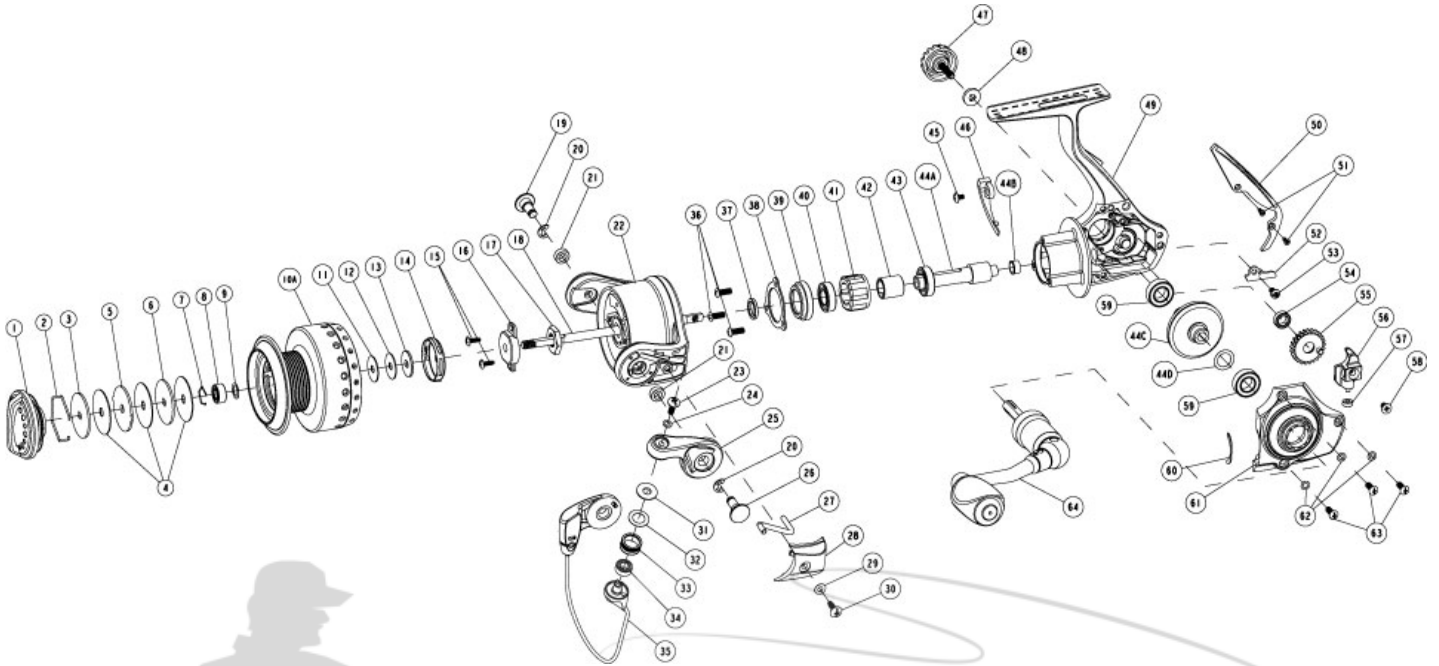

## Kinetic KT40PTiC

Quantum KT40PTiC Spinning Reel Part List

| Key # | Description                 | Qty. | Part No.  | Key # | Description              | Qty. | Part No.   |
|-------|-----------------------------|------|-----------|-------|--------------------------|------|------------|
| 1     | Drag Knob Assembly          | 1    | SG332-11  | 31    | Line Roller Collar       | 1    | CH102-01   |
| 2     | Retainer Ring               | 1    | RQ038-01  | 32    | Line Roller Washer       | 1    | DH102-01   |
| 3     | Drag Washer "D"             | 1    | SQ080-01  | 33    | Line Roller              | 1    | DH004-02   |
| 4     | Drag Washer "B"             | 3    | RQ033-01  | 34    | Line Roller Ball Bearing | 1    | GH202-01   |
| 5     | Drag Washer "A"             | 1    | PG081-02  | 35    | Bail Assembly            | 1    | RG347-12   |
| 6     | Drag Washer "D"             | 1    | RQ080-01  | 36    | Screw                    | 3    | RQ057-01   |
| 7     | Spool Ball Bearing Retainer | 1    | HV080-01  | 37    | Rotor Adjust Washer      | 1    | CAB110-01  |
| 8     | Spool Ball Bearing          | 2    | GH202-01  | 38    | Clutch Retainer          | 1    | CAB060-01  |
| 9     | Spool Ball Bearing Washer   | 1    | RG080-01  | 39    | Ball Bearing Holder      | 1    | CAB166-01  |
| 10    | Spool Assembly Kit          | 1    | RG4320-12 | 40    | Pinion Ball Bearing      | 1    | FA117-01   |
| 10A   | Spool Assembly              | 1    | N/A       | 41    | Clutch Unit              | 1    | CAB063-01  |
| 2     | Retainer Ring               | 1    | RQ038-01  | 42    | Clutch Sleeve            | 1    | CAB139-01  |
| 3     | Drag Washer "D"             | 1    | SQ080-01  | 43    | Pinion Ball Bearing      | 1    | UK028-01   |
| 4     | Drag Washer "B"             | 3    | RQ033-01  | 44    | Gear Kit                 | 1    | CAB4011-01 |
| 5     | Drag Washer "A"             | 1    | PG081-02  | 44A   | Pinion                   | 1    | RG011-01   |
| 6     | Drag Washer "D"             | 1    | RQ080-51  | 44B   | Pinion Bushing           | 1    | SQ141-03   |
| 7     | Spool Ball Bearing Retainer | 1    | HV080-01  | 44C   | Drive Gear               | 1    | SQ012-01   |
| 8     | Spool Ball Bearing          | 1    | GH202-01  | 44D   | Drive Gear Adjust Washer | 1    | GU105-11   |
| 9     | Spool Ball Bearing Washer   | 1    | RG080-01  | 45    | Trip Bumper Screw        | 1    | AAB057-01  |
| 11    | Spool Adjust Washer         | 1    | PG030-02  | 46    | Trip Bumper              | 1    | CAB119-01  |
| 12    | Spool Adjust Washer         | 1    | PG030-01  | 47    | Handle Screw Assembly    | 1    | TK373-22   |
| 13    | Spool Washer                | 1    | PG080-01  | 48    | Handle Screw Washer      | 1    | TH105-01   |
| 14    | Spool Click Unit            | 1    | PG4114-01 | 49    | Body Assembly            | 1    | GAB301-02  |
| 15    | Rotor Nut Lock Screw        | 2    | RQ094-01  | 50    | Body Rear Cap            | 1    | SG250-01   |
| 16    | Main Shaft Bushing          | 1    | SQ214-01  | 51    | Screw                    | 2    | PG107-01   |
| 17    | Rotor Nut                   | 1    | TH006-01  | 52    | O/S Slider Retainer      | 1    | RG078-01   |
| 18    | Main Shaft                  | 1    | CAB015-01 | 53    | Screw                    | 1    | SK057-01   |
| 19    | Pin                         | 1    | QG042-01  | 54    | O/S Gear Ball Bearing    | 1    | CT157-01   |
| 20    | E-Clip                      | 2    | GH034-01  | 55    | O/S Gear Assembly        | 1    | TQ353-01   |
| 21    | Bushing                     | 2    | PG158-01  | 56    | O/S Slider               | 1    | TK025-01   |
| 22    | Rotor Assembly              | 1    | RG309-12  | 57    | O/S Slider Bushing       | 1    | PG227-01   |
| 23    | Line Roller Screw           | 1    | AQ108-01  | 58    | Main Shaft Screw         | 1    | RQ100-01   |
| 24    | Washer-Screw                | 1    | RQ142-01  | 59    | Body Ball Bearing        | 2    | BL157-01   |
| 25    | Arm Lever Assembly          | 1    | RG307-11  | 60    | Pad                      | 1    | PG140-01   |
| 26    | Pin                         | 1    | PG042-01  | 61    | Side Cover Assembly      | 1    | GAB323-02  |
| 27    | Kick Lever                  | 1    | RG019-01  | 62    | Side Cover Screw Washer  | 3    | RQ142-01   |
| 28    | Arm Lever Cover             | 1    | RG087-01  | 63    | Side Cover Screw         | 3    | RQ057-02   |
| 29    | Arm Lever Cover Washer      | 1    | SQ142-01  | 64    | Handle Assembly          | 1    | SG318-04   |
| 30    | Arm Lever Cover Screw       | 1    | GU077-03  |       |                          |      |            |