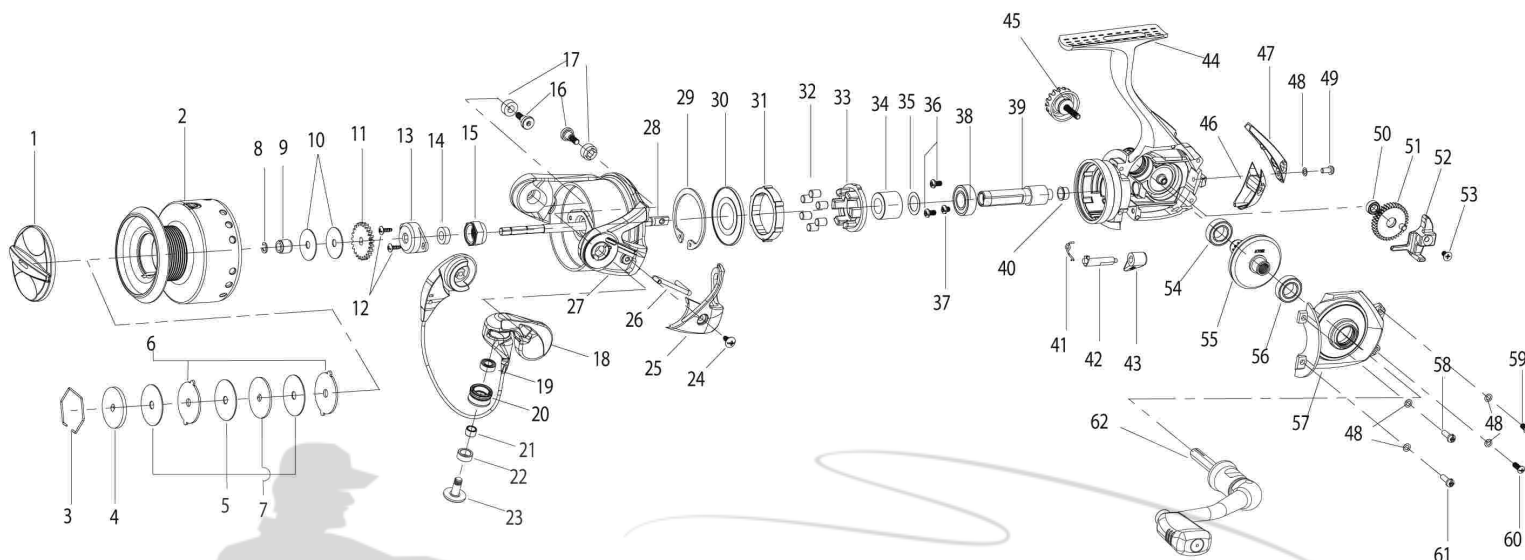

Kinetic PTi-A Parts Diagram - KT30PTi-A / KT40PTi-A

KEY #	DESCRIPTION	Kinetic 30	Kinetic 40
1	Drag Knob Assembly	TK332-01	TK332-01
2	Spool	TK021-01	TK021-51
3	Drag Retainer	RQ038-01	RQ038-01
4	Drag Washer "D"	SQ080-01	SQ080-01
5	Drag Washer "B"	RQ033-01	RQ033-01
6	Drag Washer "A"	RQ081-01	RQ081-01
7	Drag Washer "C"	RQ080-01	RQ080-01
8	Retainer Clip	TK034-01	TK034-01
9	Spool Sleeve	TK121-01	TK121-01
10	Spool Adjust Washer	RK030-01	RK030-01
11	Click Gear	RQ037-01	RQ037-01
12	Rotor Nut Lock Screw	RQ094-01	RQ094-01
13	Rotor Nut Cover	TK214-01	TK214-01
14	Main Shaft Bushing	TK213-01	TK213-01
15	Rotor Nut	TK006-01	TK006-01
16	Bail Pivot Screw	TK111-01	TK111-01
17	Bail Pivot Bushing	TK109-01	TK109-01
17A	Bail Pivot Insert	N/A	N/A
18	Bail Assembly	RK347-01	RK347-01
19	Line Roller Bearing	GH202-01	GH202-01
20	Line Roller	TK004-01	TK004-01
22	Line Roller Bushing	TK104-01	TK104-01
23	Line Roller Screw	TK108-01	TK108-01
24	Arm Lever Cover Screw	GU077-01	GU077-01
25	Arm Lever Cover	TK108-01	TK108-01
26	Kick Lever	TK019-01	TK019-01
27	Rotor Sub-Assembly	TK209-02	TK209-02
28	Main Shaft	PQ015-01	PQ015-01
29	Clutch Retaining Ring	TK060-01	TK060-01
30	Clutch Seal Plate	TK166-01	TK166-01
31	Clutch Lock Ring	TK063-01	TK063-01