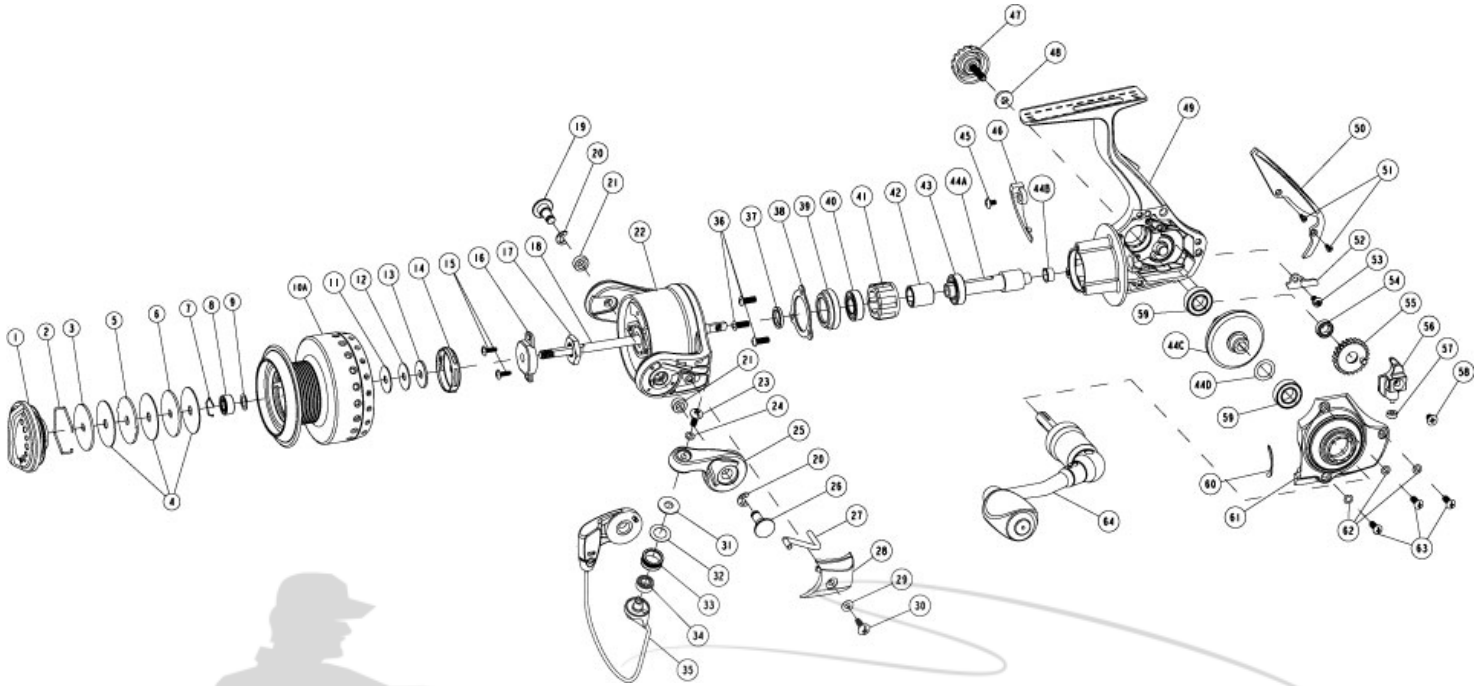

### KT30PTIC

**Quantum KT30PTIC Spinning Reel Part List**

Key #	Description	Qty.	Part No.	Key #	Description	Qty.	Part No.
1	Drag Knob Assembly	1	QG332-11	32	Line Roller Washer	1	PQ102-51
2	Retainer Ring	1	RQ038-01	33	Line Roller	1	PQ004-02
3	Drag Washer "D"	1	RQ080-02	34	Line Roller Ball Bearing	1	GH202-01
4	Drag Washer "B"	3	RQ033-01	35	Bail Assembly	1	QG347-12
5	Drag Washer "A"	1	PG081-02	36	Screw	3	RQ057-01
6	Drag Washer "D"	1	RQ080-01	37	Rotor Adjust Washer	1	AAB110-01
7	Spool Ball Bearing Retainer	1	HV080-01	38	Clutch Retainer	1	AAB060-01
8	Spool Ball Bearing	1	PG027-01	39	Ball Bearing Holder	1	AAB166-01
10	Spool Assembly Kit	1	QG4320-12	40	Pinion Ball Bearing	1	AAB028-01
	10A-Spool Assembly	1	N/A	41	Clutch Unit	1	UAA063-01
	2-Retainer Ring	1	RQ038-01	42	Clutch Sleeve	1	AAB139-01
	3-Drag Washer "D"	1	RQ080-02	43	Pinion Ball Bearing	1	AAA028-01
	4-Drag Washer "B"	3	RQ033-01	44	Gear Kit	1	AAB4011-01
	5-Drag Washer "A"	1	PG081-02		44A-Pinion	1	PG011-01
	6-Drag Washer "D"	1	RQ080-01		44B-Pinion Bushing	1	RQ141-03
	7-Spool Ball Bearing Retainer	1	HV080-01		44C-Drive Gear	1	RQ012-01
	8-Spool Ball Bearing	1	PG027-01		42D-Drive Gear Adjust Washer	1	GU105-08
11	Spool Adjust Washer	1	PG030-02	45	Trip Bumper Screw	1	AAB057-01
12	Spool Adjust Washer	1	PG030-01	46	Trip Bumper	1	AAB119-01
13	Spool Washer	1	PG080-01	47	Handle Screw Assembly	1	TK373-22
14	Spool Click Unit	1	PG4114-01	48	Handle Screw Washer	1	TH105-01
15	Rotor Nut Lock Screw	2	RQ094-01	49	Body Assembly	1	FAB301-02
16	Main Shaft Bushing	1	RQ214-01	50	Body Rear Cap	1	QG250-01
17	Rotor Nut	1	SH006-01	51	Screw	2	PG107-01
18	Main Shaft	1	AAB015-01	52	O/S Slider Retainer	1	WP078-01
19	Pin	1	QG042-01	53	Screw	1	SK057-01
20	E-Clip	2	GH034-01	54	O/S Gear Ball Bearing	1	CT157-01
21	Bushing	2	PG158-01	55	O/S Gear Assembly	1	RQ353-01
22	Rotor Assembly	1	QG309-12	56	O/S Slider	1	RQ025-01
23	Line Roller Screw	1	AQ108-01	57	O/S Slider Bushing	1	PG227-01
24	Washer-Screw	1	RQ142-01	58	Main Shaft Screw	1	RQ100-01
25	Arm Lever Assembly	1	PG307-11	59	Body Ball Bearing	2	CH028-01
26	Pin	1	PG042-01	60	Pad	1	PG140-01
27	Kick Lever	1	QG019-01	61	Side Cover Assembly	1	FAB323-02
28	Arm Lever Cover	1	QG087-01	62	Side Cover Screw Washer	3	RQ142-01
29	Arm Lever Cover Washer	1	SQ142-01	63	Side Cover Screw	3	RQ057-02
30	Arm Lever Cover Screw	1	GU077-03	64	Handle Assembly	1	QG318-04
31	Line Roller Collar	1	PQ102-01				