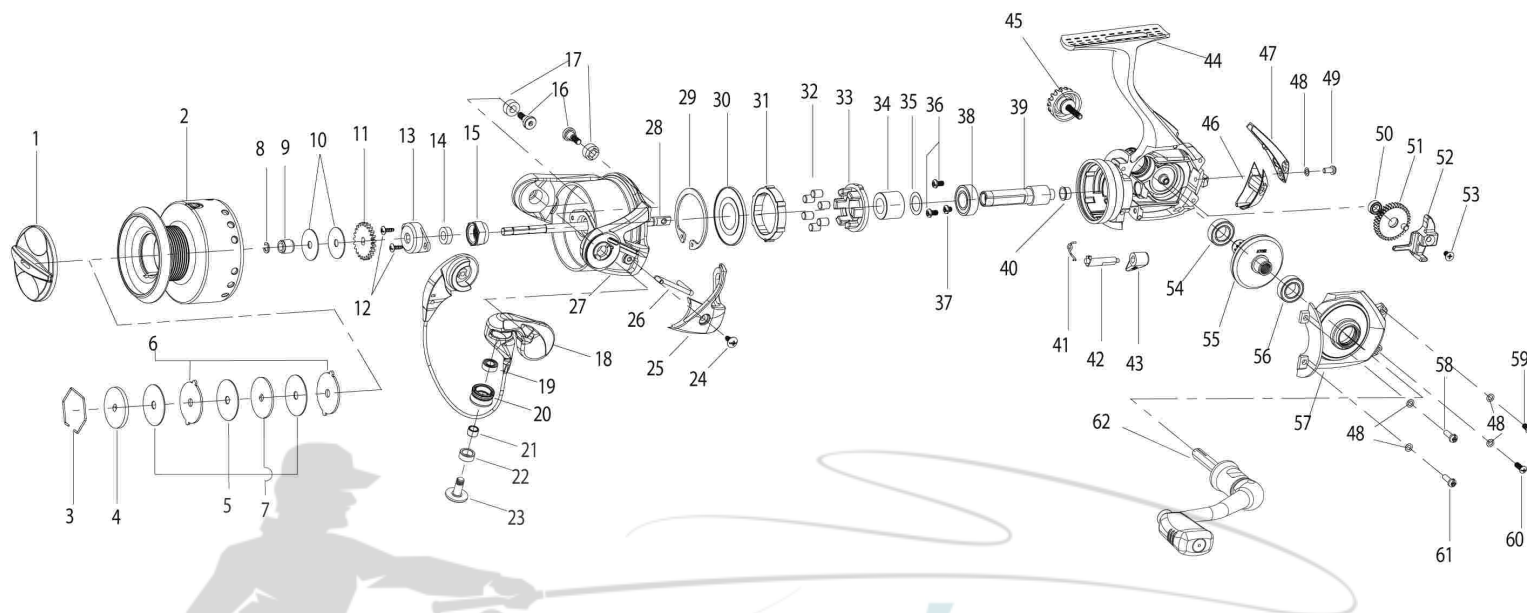

Kinetic PTi-A Parts Diagram - KT30PTi-A / KT40PTi-A

KEY #	DESCRIPTION	Kinetic 30	Kinetic 40
1	Drag Knob Assembly	TK332-01	TK332-01
2	Spool	TK021-01	TK021-51
3	Drag Retainer	RQ038-01	RQ038-01
4	Drag Washer "D"	SQ080-01	SQ080-01
5	Drag Washer "B"	RQ033-01	RQ033-01
6	Drag Washer "A"	RQ081-01	RQ081-01
7	Drag Washer "C"	RQ080-01	RQ080-01
8	Retainer Clip	TK034-01	TK034-01
9	Spool Sleeve	TK121-01	TK121-01
10	Spool Adjust Washer	RK030-01	RK030-01
11	Click Gear	RQ037-01	RQ037-01
12	Rotor Nut Lock Screw	RQ094-01	RQ094-01
13	Rotor Nut Cover	TK214-01	TK214-01
14	Main Shaft Bushing	TK213-01	TK213-01
15	Rotor Nut	TK006-01	TK006-01
16	Bail Pivot Screw	TK111-01	TK111-01
17	Bail Pivot Bushing	TK109-01	TK109-01
17A	Bail Pivot Insert	N/A	N/A
18	Bail Assembly	RK347-01	RK347-01
19	Line Roller Bearing	GH202-01	GH202-01
20	Line Roller	TK004-01	TK004-01
22	Line Roller Bushing	TK104-01	TK104-01
23	Line Roller Screw	TK108-01	TK108-01
24	Arm Lever Cover Screw	GU077-01	GU077-01
25	Arm Lever Cover	TK108-01	TK108-01
26	Kick Lever	TK019-01	TK019-01
27	Rotor Sub-Assembly	TK209-02	TK209-02
28	Main Shaft	PQ015-01	PQ015-01
29	Clutch Retaining Ring	TK060-01	TK060-01
30	Clutch Seal Plate	TK166-01	TK166-01
31	Clutch Lock Ring	TK063-01	TK063-01