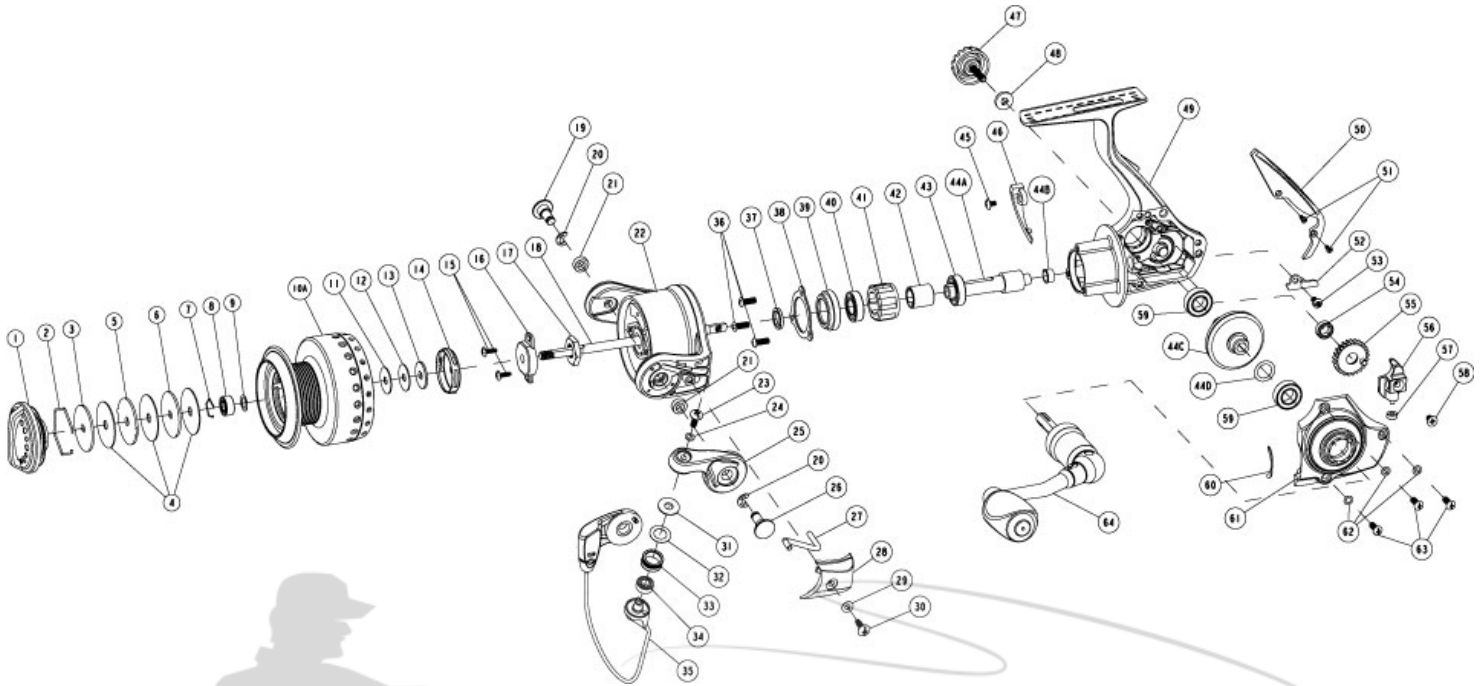

QUANTUM[®]

Kinetic

KT20PTIC

Quantum KT20PTIC Spinning Reel Part List

Key #	Description	Qty.	Part No.	Key #	Description	Qty.	Part No.
1	Drag Knob Assembly	1	QG332-11	32	Line Roller Washer	1	PQ102-51
2	Retainer Ring	1	RQ038-01	33	Line Roller	1	PQ004-02
3	Drag Washer "D"	1	RQ080-02	34	Line Roller Ball Bearing	1	GH202-01
4	Drag Washer "B"	3	RQ033-01	35	Bail Assembly	1	PG347-12
5	Drag Washer "A"	1	PG081-02	36	Screw	3	RQ057-01
6	Drag Washer "D"	1	RQ080-01	37	Rotor Adjust Washer	1	AAB110-01
7	Spool Ball Bearing Retainer	1	HV080-01	38	Clutch Retainer	1	AAB060-01
8	Spool Ball Bearing	1	PG027-01	39	Ball Bearing Holder	1	AAB166-01
10	Spool Assembly Kit	1	PG4320-12	40	Pinion Ball Bearing	1	AAB028-01
	10A-Spool Assembly	1	N/A	41	Clutch Unit	1	UAA063-01
	2-Retainer Ring	1	RQ038-01	42	Clutch Sleeve	1	AAB139-01
	3-Drag Washer "D"	1	RQ080-02	43	Pinion Ball Bearing	1	AAA028-01
	4-Drag Washer "B"	3	RQ033-01	44	Gear Kit	1	AAB4011-01
	5-Drag Washer "A"	1	PG081-02		44A-Pinion	1	PG011-01
	6-Drag Washer "D"	1	RQ080-01		44B-Pinion Bushing	1	RQ141-03
	7-Spool Ball Bearing Retainer	1	HV080-01		44C-Drive Gear	1	RQ012-01
	8-Spool Ball Bearing	1	PG027-01		42D-Drive Gear Adjust Washer	1	GU105-08
11	Spool Adjust Washer	1	PG030-02	45	Trip Bumper Screw	1	AAB057-01
12	Spool Adjust Washer	1	PG030-01	46	Trip Bumper	1	AAB119-01
13	Spool Washer	1	PG080-01	47	Handle Screw Assembly	1	TK373-22
14	Spool Click Unit	1	PG4114-01	48	Handle Screw Washer	1	TH105-01
15	Rotor Nut Lock Screw	2	RQ094-01	49	Body Assembly	1	FAB301-02
16	Main Shaft Bushing	1	RQ214-01	50	Body Rear Cap	1	QG250-01
17	Rotor Nut	1	SH006-01	51	Screw	2	PG107-01
18	Main Shaft	1	AAB015-01	52	O/S Slider Retainer	1	WP078-01
19	Pin	1	QG042-01	53	Screw	1	SK057-01
20	E-Clip	2	GH034-01	54	O/S Gear Ball Bearing	1	CT157-01
21	Bushing	2	PG158-01	55	O/S Gear Assembly	1	RQ353-01
22	Rotor Assembly	1	PG309-12	56	O/S Slider	1	RQ025-01
23	Line Roller Screw	1	AQ108-01	57	O/S Slider Bushing	1	PG227-01
24	Washer-Screw	1	RQ142-01	58	Main Shaft Screw	1	RQ100-01
25	Arm Lever Assembly	1	PG307-11	59	Body Ball Bearing	2	CH028-01
26	Pin	1	PG042-01	60	Pad	1	PG140-01
27	Kick Lever	1	PG019-01	61	Side Cover Assembly	1	FAB323-02
28	Arm Lever Cover	1	PG087-01	62	Side Cover Screw Washer	3	RQ142-01
29	Arm Lever Cover Washer	1	SQ142-01	63	Side Cover Screw	3	RQ057-02
30	Arm Lever Cover Screw	1	GU077-03	64	Handle Assembly	1	QG318-04
31	Line Roller Collar	1	PQ102-01				