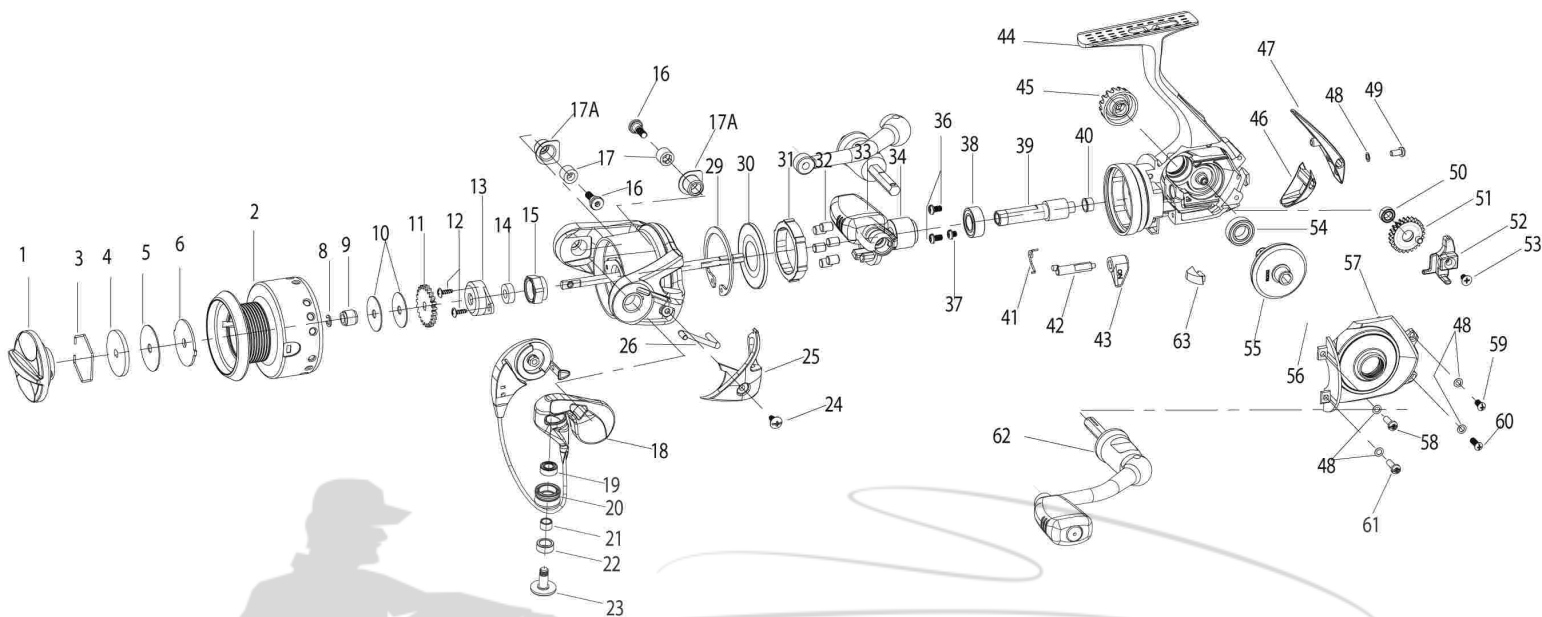

# Kinetic PTi-A Parts Diagram - KT10PTi-A / KT20PTi-A

KEY #	DESCRIPTION	Kinetic 10	Kinetic 20
1	Drag Knob Assembly	RK332-01	SK332-01
2	Spool	RK021-01	SK021-01
3	Drag Retainer	RQ038-01	RQ038-01
4	Drag Washer "D"	SQ080-01	SQ080-01
5	Drag Washer "B"	RQ033-01	RQ033-01
6	Drag Washer "A"	RQ081-01	RQ081-01
7	Drag Washer "C"	N/A	N/A
8	Retainer Clip	TK034-01	TK034-01
9	Spool Sleeve	RK121-01	SK121-01
10	Spool Adjust Washer	RK030-01	RK030-01
11	Click Gear	RQ037-01	RQ037-01
12	Rotor Nut Lock Screw	RQ094-01	RQ094-01
13	Rotor Nut Cover	RK214-01	SK214-01
14	Main Shaft Bushing	SK213-01	SK213-01
15	Rotor Nut	SK006-01	SK006-01
16	Bail Pivot Screw	TK111-01	TK111-01
17	Bail Pivot Bushing	RK109-01	RK109-01
17A	Bail Pivot Insert	TK112-01	TK112-01
18	Bail Assembly	RK347-01	RK347-01
19	Line Roller Bearing	GH202-01	GH202-01
20	Line Roller	RK004-01	TK004-01
22	Line Roller Bushing	TK104-01	TK104-01
23	Line Roller Screw	RK108-01	TK108-01
24	Arm Lever Cover Screw	GU077-01	GU077-01
25	Arm Lever Cover	RK108-01	TK108-01
26	Kick Lever	RK019-01	SK019-01
27	Rotor Sub-Assembly	RK209-02	SK209-02
28	Main Shaft	PQ015-01	PQ015-01
29	Clutch Retaining Ring	RK060-01	TK060-01
30	Clutch Seal Plate	RK166-01	TK166-01
31	Clutch Lock Ring	RK063-01	TK063-01