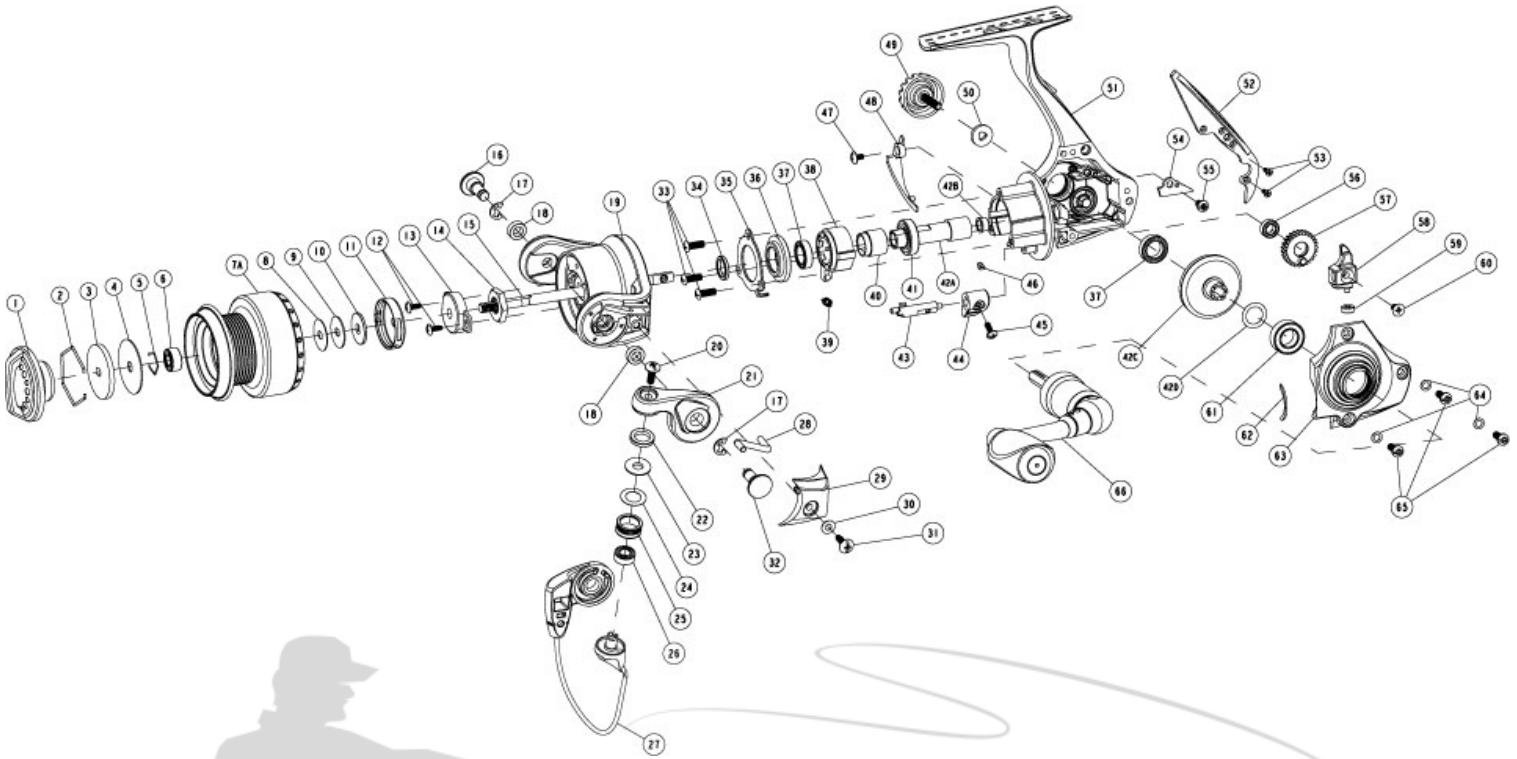

QUANTUM[®]

Kinetic

KT10PTIC

Quantum KT10PTIC Spinning Reel Part List

Key #	Description	Qty.	Part No.	Key #	Description	Qty.	Part No.
1	Drag Knob Assembly	1	CP332-11	33	Screw	3	RQ057-01
2	Retainer Ring	1	RQ038-01	34	Rotor Adjust Washer	1	EAB105-01
3	Drag Washer "D"	1	SQ080-01	35	Clutch Retainer	1	EAB060-01
4	Drag Washer "B"	1	RQ033-01	36	Ball Bearing Holder	1	EAB166-01
5	Spool Ball Bearing Retainer	1	HV080-01	37	Clutch Retainer Ball Bearing	2	CH027-01
6	Spool Ball Bearing	1	PG027-01	38	Clutch Unit	1	EAB063-01
7	Spool Assembly Kit	1	MG4320-12	39	Spring-Clutch Retainer	1	EAB216-01
7A	Spool Assembly	1	N/A	40	Clutch Sleeve	1	EAB139-01
2	Retainer Ring	1	RQ038-01	41	Pinion Ball Bearing	1	AAA028-01
3	Drag Washer "D"	1	SQ080-01	42	Gear Kit	1	EAB4011-01
4	Drag Washer "B"	1	RQ033-01		42A-Pinion	1	MG011-01
5	Spool Ball Bearing Retainer	1	HV080-01		42B-Pinion Bushing	1	MG141-01
6	Spool Ball Bearing	1	PG027-01		42C-Drive Gear	1	PQ012-01
8	Spool Adjust Washer	1	PG030-02		42D-Drive Gear Adjust Washer	1	GU105-08
9	Spool Adjust Washer	1	PG030-01	43	Stopper Cam	1	EAB090-01
10	Spool Washer	1	PG080-01	44	Stopper Lever	1	EAB059-01
11	Spool Click Unit	1	PG4114-01	45	Stopper Lever Screw	1	EAB135-01
12	Rotor Nut Lock Screw	2	MG094-01	46	Stopper Cam Spring	1	EAB089-01
13	Main Shaft Bushing	1	TK214-01	47	Trip Bumper Screw	1	AAB057-01
14	Rotor Nut	1	SH006-01	48	Trip Bumper	1	MG243-01
15	Main Shaft	1	EAB015-01	49	Handle Screw Assembly	1	TK373-22
16	Pin	1	QG042-01	50	Handle Screw Washer	1	TH105-01
17	E-Clip	2	GH034-01	51	Body Assembly	1	EAB301-02
18	Bushing	2	PG158-01	52	Body Rear Cap	1	EP250-01
19	Rotor Assembly	1	MG309-12	53	Screw	2	PG107-01
20	Line Roller Screw	1	AQ108-01	54	O/S Slider Retainer	1	MG078-01
21	Arm Lever Assembly	1	MG307-11	55	Screw	1	TK057-01
22	Line Roller Bushing	1	WP141-01	56	O/S Gear Ball Bearing	1	EH158-01
23	Line Roller Collar	1	PQ102-01	57	O/S Gear	1	PQ053-51
24	Line Roller Washer	1	PQ102-51	58	O/S Slider	1	MG025-01
25	Line Roller	1	PQ004-02	59	O/S Slider Bushing	1	PG227-01
26	Line Roller Ball Bearing	1	GH202-01	60	Main Shaft Screw	1	RQ100-01
27	Bail Assembly	1	MG347-12	61	Side Cover Ball Bearing	1	CH028-01
28	Kick Lever	1	MG019-01	62	Side Cover Assembly	1	EAB323-02
29	Arm Lever Cover	1	MG087-01	63	Pad	1	MG140-01
30	Arm Lever Cover Washer	1	SQ142-01	64	Side Cover Screw Washer	3	RQ142-01
31	Arm Lever Cover Screw	1	GU077-03	65	Side Cover Screw	3	RQ057-01
32	Pin	1	PG042-01	66	Handle Assembly	1	DP318-04