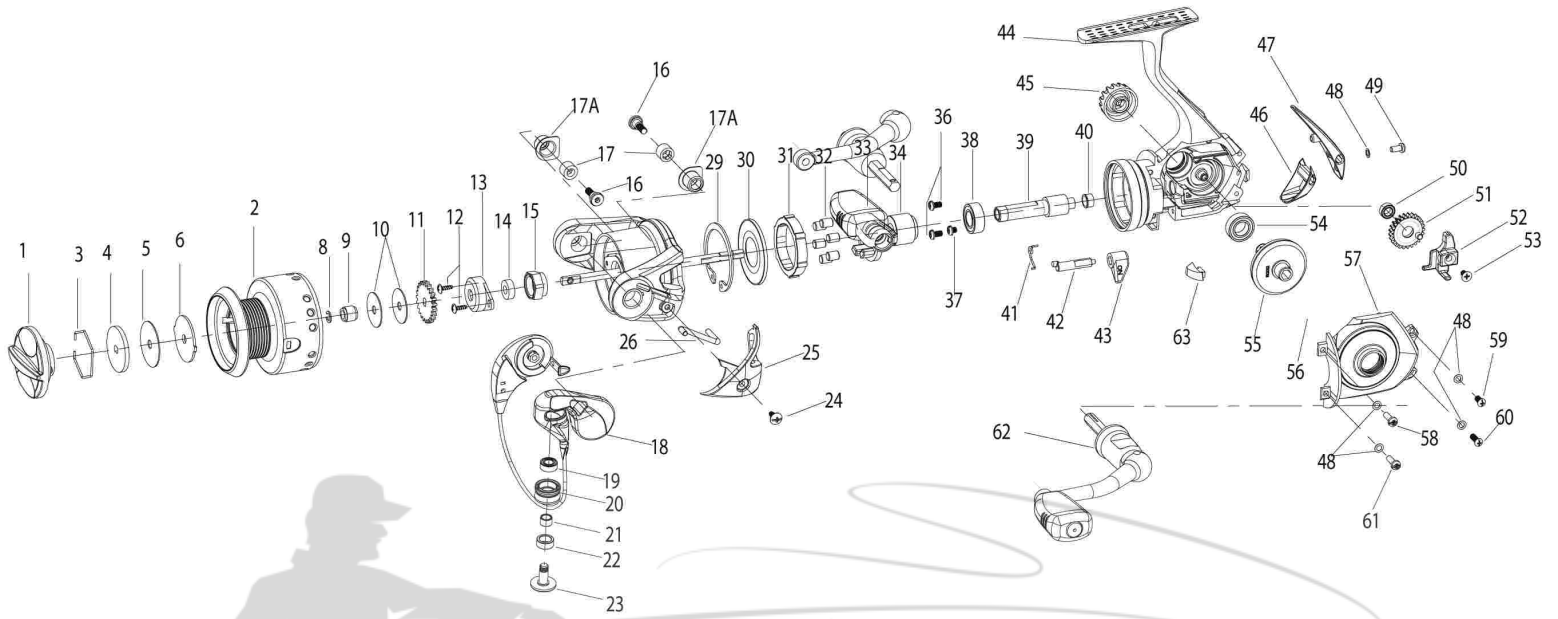

Kinetic PTi-A Parts Diagram - KT10PTi-A / KT20PTi-A

KEY #	DESCRIPTION	Kinetic 10	Kinetic 20	KEY #	DESCRIPTION	Kinetic 10	Kinetic 20
1	Drag Knob Assembly	RK332-01	SK332-01	32	Clutch Roller	RK165-01	TK165-01
2	Spool	N/A	SK321-01	33	Clutch Roller Retainer	RK040-01	TK040-01
3	Drag Retainer	RQ038-01	RQ038-01	34	Clutch Sleeve	RK139-01	SK139-01
4	Drag Washer "D"	SQ080-01	SQ080-01	35	Pinion Washer	AT110-01	AT110-01
5	Drag Washer "B"	RQ033-01	RQ033-01	36	Pinion Bearing Screw "A"	TK057-21	TK057-01
6	Drag Washer "A"	RQ081-01	RQ081-01	37	Pinion Bearing Screw "B"	N/A	TK057-11
7	Drag Washer "C"	N/A	N/A	38	Pinion Ball Bearing	CH028-01	BH028-01
8	Retainer Clip	TK034-01	TK034-01	39	Pinion Gear	PQ011-01	RQ011-01
9	Spool Sleeve	RK121-01	SK121-01	40	Pinion Bushing	PQ141-01	RQ141-01
10	Spool Adjust Washer	RK030-01	RK030-01	41	Stopper Cam Spring	RK089-01	TK089-01
11	Click Gear	RQ037-01	RQ037-01	42	Stopper Cam	RK090-01	TK090-01
12	Rotor Nut Lock Screw	RQ094-01	RQ094-01	43	Stopper Lever	RQ059-01	RQ059-01
13	Rotor Nut Cover	RK214-01	SK214-01	44	Body Sub-Assembly	RK201-01	SK201-01
14	Main Shaft Bushing	SK213-01	SK213-01	45	Handle Cap	TK073-01	TK073-01
15	Rotor Nut	SK006-01	SK006-01	46	Body Rear Cover - Top	RK140-01	SK140-01
16	Bail Pivot Screw	TK111-01	TK111-01	47	Body Rear Cover - Bottom	RK140-51	SK140-51
17	Bail Pivot Bushing	RK109-01	RK109-01	48	Body Cover Screw Washer	RQ142-01	RQ142-01
17A	Bail Pivot Insert	TK112-01	TK112-01	49	Body Rear Cover Screw	RQ057-11	RQ057-11
18	Bail Assembly	RK347-01	RK347-01	50	O/S Gear Ball Bearing	EH158-01	EH158-01
19	Line Roller Bearing	GH202-01	GH202-01	51	O/S Gear	PQ053-51	RQ053-51
20	Line Roller	RK004-01	TK004-01	52	Oscillation Slider	PQ025-01	RQ025-01
22	Line Roller Bushing	TK104-01	TK104-01	53	Main Shaft Screw	RQ100-01	RQ100-01
23	Line Roller Screw	RK108-01	TK108-01	54	Body Ball Bearing	CH027-01	CH028-01
24	Arm Lever Cover Screw	GU077-01	GU077-01	55	Drive Gear Assembly	PQ012-01	RQ012-01
25	Arm Lever Cover	RK108-01	TK108-01	56	Body Cover Ball Bearing	CH028-01	CH028-01
26	Kick Lever	RK019-01	SK019-01	57	Body Cover Assembly	RK123-01	SK123-01
27	Rotor Sub-Assembly	RK209-02	SK209-02	58	Body Cover Screw "A"	RQ057-04	RQ057-04
28	Main Shaft	PQ015-01	PQ015-01	59	Body Cover Screw "B"	N/A	SK057-11
29	Clutch Retaining Ring	RK060-01	TK060-01	60	Body Cover Screw "C"	SK057-01	SK057-01
30	Clutch Seal Plate	RK166-01	TK166-01	61	Body Cover Screw "D"	RQ057-11	RQ057-04
31	Clutch Lock Ring	RK063-01	TK063-01	62	Handle Assembly	RK318-01	SK318-01
				63	Trip Ramp	RK119-01	SK119-01