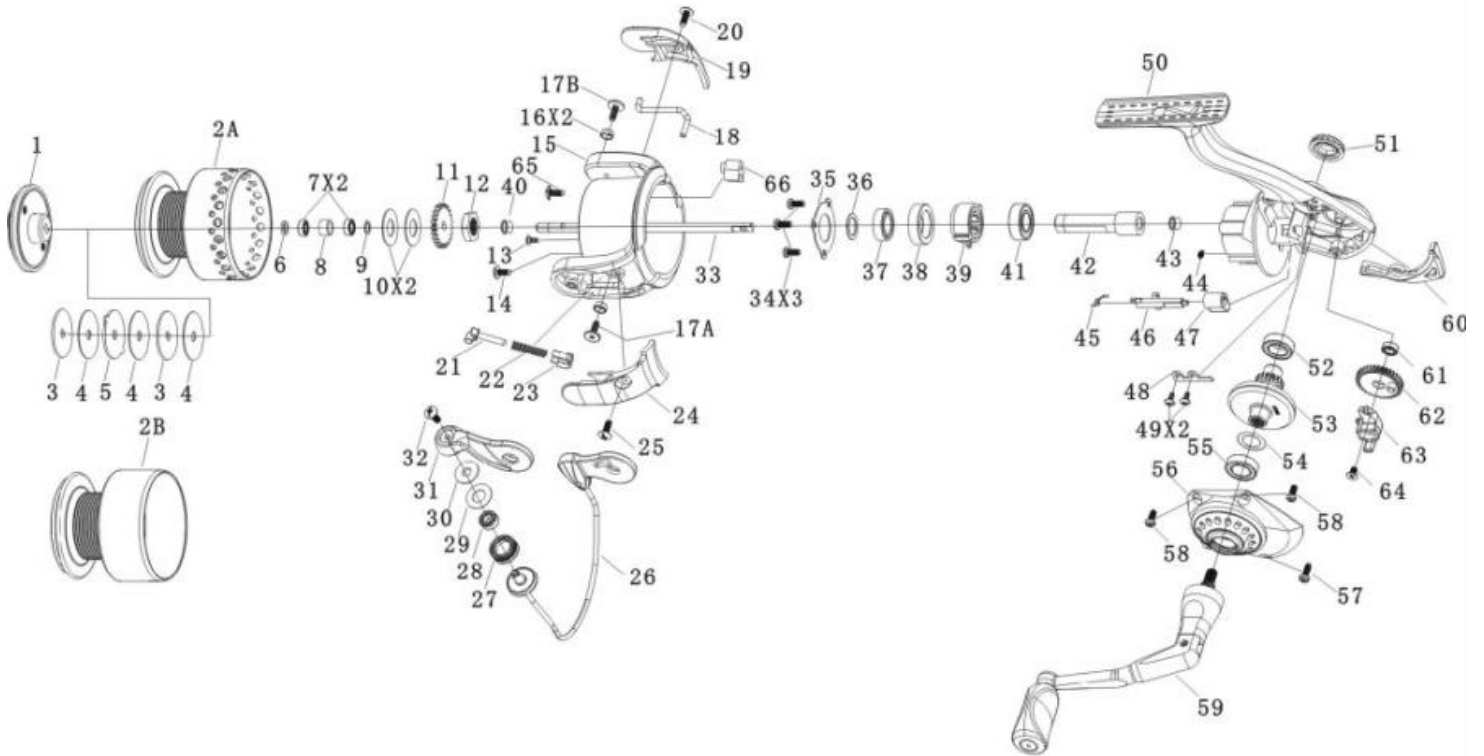

QUANTUM

Incyte IT40F

For parts and service

call toll free: 1-888-404-1119

www.mikesreelrepair.com

Quantum Incyte IT40F Part List

Key No.	Description	IT40F	Key No.	Description	IT40F
1	DRAG KNOB ASSEMBLY	SP332-01	33	MAIN SHAFT	SP015-01
2A	SPOOL ASSEMBLY	SP321-51	34	STACK RETAINER SCREW	SP057-02
2B	SPARE SPOOL ASSEMBLY	SP321-53	35	CLUTCH STACK RETAINER	SP040-51
3	DRAG WASHER "A"	RQ081-01	36	ROTOR WASHER	SP110-01
4	DRAG WASHER "B"	RQ033-01	37	CLUTCH BEARING	SP028-01
5	DRAG WASHER "C"	RQ080-01	38	CLUTCH BEARING ADAPTER	SP190-01
6	SPOOL CLICKER RETAINER	SP056-01	39	CLUTCH ASSEMBLY	SP063-01
7	SPOOL BEARING	EH158-01	40	MAIN SHAFT BUSHING	SP213-01
8	SPOOL SLEEVE	SP121-01	41	PINION BALL BEARING	UK028-01
9	SPOOL BEARING WASHER	PT120-01	42	PINION GEAR	SP011-01
10	SPOOL ADJUST WASHER	PT030-02	43	PINION BUSHING	SP141-01
11	CLICK GEAR	RQ037-01	44	CLUTCH SPRING	SP216-01
12	ROTOR NUT	SP006-01	45	STOPPER CAM SPRING	SP089-01
13	ROTOR NUT LOCK SCREW	SP094-01	46	STOPPER CAM	SP090-01
14	COUNTER WEIGHT SCREW	GU077-01A	47	STOPPER LEVER	SP059-01
15	ROTOR	SP009-51	48	O/S SLIDER GUIDE	SP078-01
16	BAIL PIVOT BUSHING	SP109-01	49	SLIDER GUIDE SCREW	RK094-01
17A	BAIL PIVOT SCREW "A"	SP164-01	50	BODY	SP301-51
17B	BAIL PIVOT SCREW "B"	SP164-01	51	HANDLE SCREW CAP ASSEMBLY	SP249-01
18	KICK LEVER	SP019-01	52	BODY BALL BEARING	BL157-01
19	BAIL HOLDER SIDE COVER	SP024-01	53	DRIVE GEAR	SQ012-01
20	BAIL HOLDER COVER SCREW	GU077-02	54	D.GEAR ADJUST WASHER	GU105-08
21	BAIL SPRING SHAFT	SP031-01	55	BODY COVER BALL BEARING	BL157-01
22	BAIL SPRING	NO022-01	56	BODY COVER	SP123-01
23	TRIP PIVOT	SP113-01	57	BODY COVER SCREW "A"	SP057-02
24	ARM LEVER COVER	SP087-01	58	BODY COVER SCREW "B"	SP057-01
25	A/L COVER SCREW	GU077-02	59	HANDLE ASSY	SP318-01
26	BAIL ASSEMBLY	SP347-51	60	BODY REAR COVER	SP140-01
27	LINE ROLLER	CH004-01	61	O/S GEAR BALL BEARING	EH158-01
28	LINE ROLLER BEARING	GH202-01	62	O/S GEAR	TQ053-51
29	LINE ROLLER SLEEVE	DH102-01	63	O/S SLIDER	SP025-01
30	LINE ROLLER BUSHING	CH102-01	64	MAIN SHAFT SCREW	RQ100-01
31	ARM LEVER	SP007-01	65	COUNTER WEIGHT SCREW	GU077-01A
32	LINE ROLLER SCREW	AQ108-C	66	ROTOR COUNTER WEIGHT	SP148-51