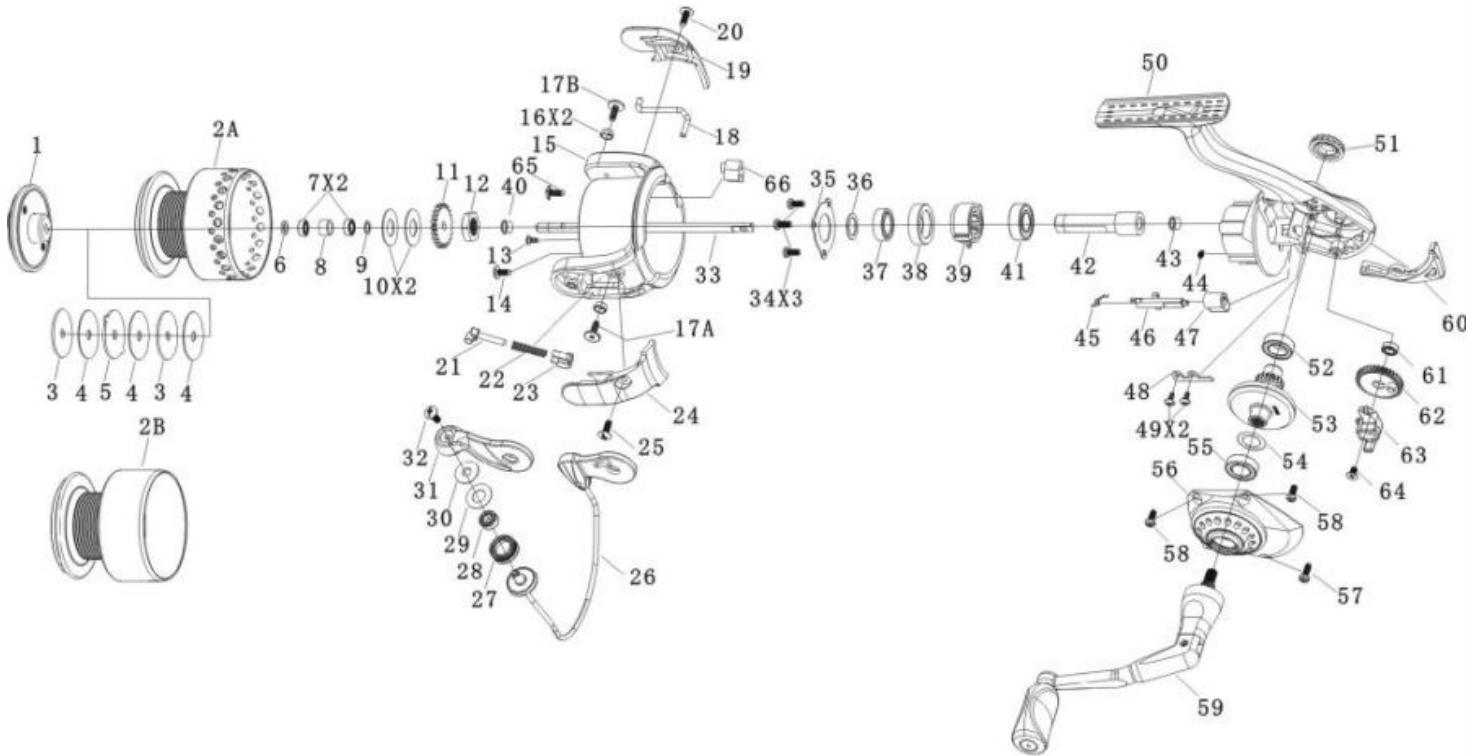

QUANTUM

Incyte IT30F

For parts and service

call toll free: 1-888-404-1119

www.mikesreelrepair.com

Quantum Incyte IT30F Part List

Key No.	Description	IT30F	Key No.	Description	IT30F
1	DRAG KNOB ASSEMBLY	SP332-01	33	MAIN SHAFT	SP015-01
2A	SPOOL ASSEMBLY	SP321-01	34	STACK RETAINER SCREW	SP057-02
2B	SPARE SPOOL ASSEMBLY	SP321-03	35	CLUTCH STACK RETAINER	SP040-51
3	DRAG WASHER "A"	RQ081-01	36	ROTOR WASHER	SP110-01
4	DRAG WASHER "B"	RQ033-01	37	CLUTCH BEARING	SP028-01
5	DRAG WASHER "C"	RQ080-01	38	CLUTCH BEARING ADAPTER	SP190-01
6	SPOOL CLICKER RETAINER	SP056-01	39	CLUTCH ASSEMBLY	SP063-01
7	SPOOL BEARING	EH158-01	40	MAIN SHAFT BUSHING	SP213-01
8	SPOOL SLEEVE	SP121-01	41	PINION BALL BEARING	UK028-01
9	SPOOL BEARING WASHER	PT120-01	42	PINION GEAR	SP011-01
10	SPOOL ADJUST WASHER	PT030-02	43	PINION BUSHING	SP141-01
11	CLICK GEAR	RQ037-01	44	CLUTCH SPRING	SP216-01
12	ROTOR NUT	SP006-01	45	STOPPER CAM SPRING	SP089-01
13	ROTOR NUT LOCK SCREW	SP094-01	46	STOPPER CAM	SP090-01
14	COUNTER WEIGHT SCREW	GU077-01A	47	STOPPER LEVER	SP059-01
15	ROTOR	SP009-01	48	O/S SLIDER GUIDE	SP078-01
16	BAIL PIVOT BUSHING	SP109-01	49	SLIDER GUIDE SCREW	RK094-01
17A	BAIL PIVOT SCREW "A"	SP164-01	50	BODY	SP301-01
17B	BAIL PIVOT SCREW "B"	SP164-01	51	HANDLE SCREW CAP ASSEMBLY	SP249-01
18	KICK LEVER	SP019-01	52	BODY BALL BEARING	BL157-01
19	BAIL HOLDER SIDE COVER	SP024-01	53	DRIVE GEAR	SQ012-01
20	BAIL HOLDER COVER SCREW	GU077-02	54	D.GEAR ADJUST WASHER	GU105-08
21	BAIL SPRING SHAFT	SP031-01	55	BODY COVER BALL BEARING	BL157-01
22	BAIL SPRING	NO022-01	56	BODY COVER	SP123-01
23	TRIP PIVOT	SP113-01	57	BODY COVER SCREW "A"	SP057-02
24	ARM LEVER COVER	SP087-01	58	BODY COVER SCREW "B"	SP057-01
25	A/L COVER SCREW	GU077-02	59	HANDLE ASSY	SP318-01
26	BAIL ASSEMBLY	SP347-01	60	BODY REAR COVER	SP140-01
27	LINE ROLLER	CH004-01	61	O/S GEAR BALL BEARING	EH158-01
28	LINE ROLLER BEARING	GH202-01	62	O/S GEAR	SQ053-51
29	LINE ROLLER SLEEVE	DH102-01	63	O/S SLIDER	SP025-01
30	LINE ROLLER BUSHING	CH102-01	64	MAIN SHAFT SCREW	RQ100-01
31	ARM LEVER	SP007-01	65	COUNTER WEIGHT SCREW	GU077-01A
32	LINE ROLLER SCREW	AQ108-C	66	ROTOR COUNTER WEIGHT	SP148-01