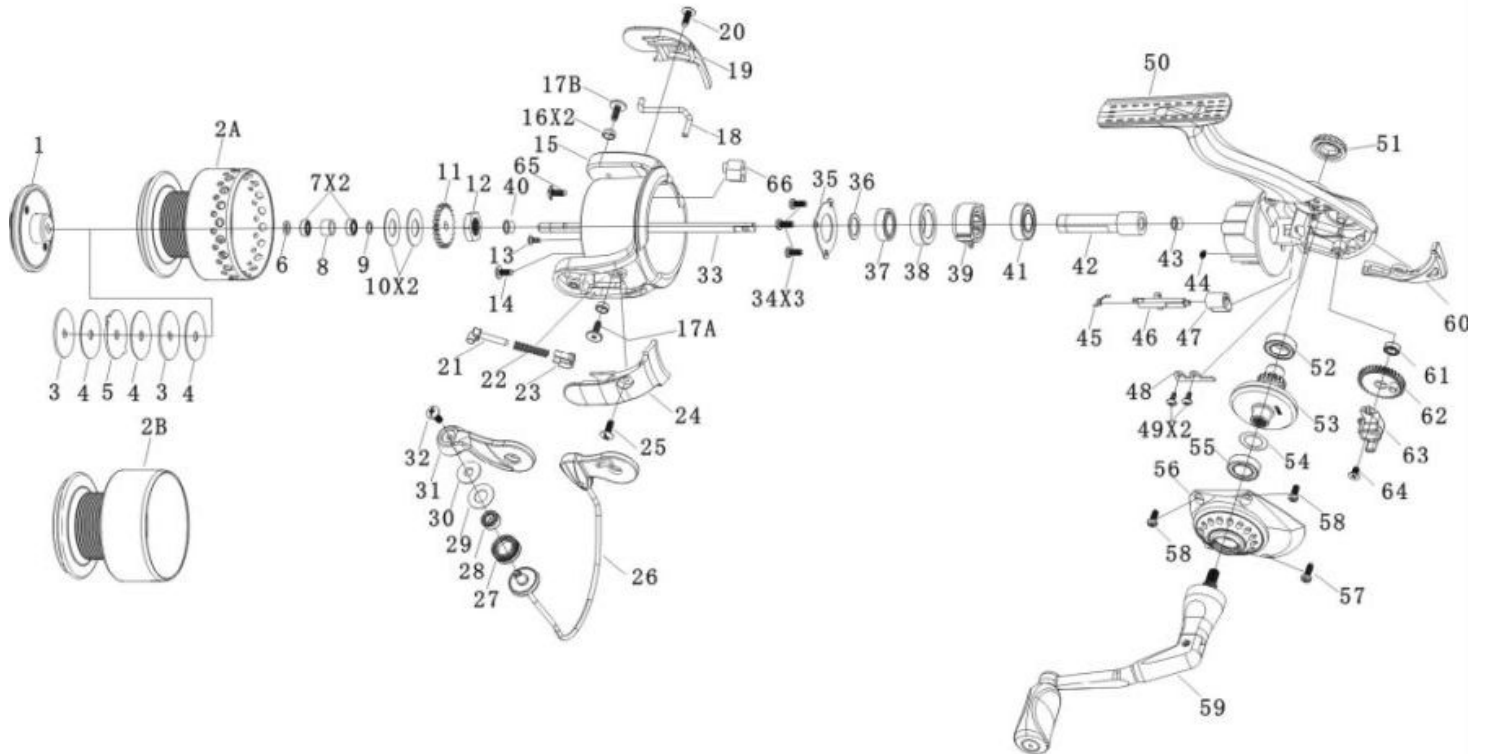

For parts and service

call toll free: 1-888-404-1119

www.mikesreelrepair.com

QUANTUM

Incyte IT10F

Quantum Incyte IT10F Part List

Key No.	Description	IT10F	Key No.	Description	IT10F
1	DRAG KNOB ASSEMBLY	QP332-01	33	MAIN SHAFT	QP015-01
2A	SPOOL ASSEMBLY	QP321-01	34	STACK RETAINER SCREW	SP057-02
2B	SPARE SPOOL ASSEMBLY	QP321-03	35	CLUTCH STACK RETAINER	SP040-51
3	DRAG WASHER "A"	RQ081-01	36	ROTOR WASHER	QP110-01
4	DRAG WASHER "B"	RQ033-01	37	CLUTCH BEARING	QP028-01
5	DRAG WASHER "C"	RQ080-01	38	CLUTCH BEARING ADAPTER	QP190-01
6	SPOOL CLICKER RETAINER	SP056-01	39	CLUTCH ASSEMBLY	QP063-01
7	SPOOL BEARING	EH158-01	40	MAIN SHAFT BUSHING	SP213-01
8	SPOOL SLEEVE	N/A	41	PINION BALL BEARING	CH028-01
9	SPOOL BEARING WASHER	PT120-01	42	PINION GEAR	QP011-01
10	SPOOL ADJUST WASHER	PT030-02	43	PINION BUSHING	SP141-01
11	CLICK GEAR	RQ037-01	44	CLUTCH SPRING	SP216-01
12	ROTOR NUT	SP006-01	45	STOPPER CAM SPRING	QP089-01
13	ROTOR NUT LOCK SCREW	SP094-01	46	STOPPER CAM	QP090-01
14	COUNTER WEIGHT SCREW	GU077-01A	47	STOPPER LEVER	SP059-01
15	ROTOR	QP009-01	48	O/S SLIDER GUIDE	QP078-01
16	BAIL PIVOT BUSHING	SP109-01	49	SLIDER GUIDE SCREW	RK094-01
17A	BAIL PIVOT SCREW "A"	QP164-01	50	BODY	QP301-01
17B	BAIL PIVOT SCREW "B"	QP164-02	51	HANDLE SCREW CAP ASSEMBLY	QP249-01
18	KICK LEVER	QP019-01	52	BODY BALL BEARING	CH027-01
19	BAIL HOLDER SIDE COVER	QP024-01	53	DRIVE GEAR	PQ012-01
20	BAIL HOLDER COVER SCREW	GU077-02	54	D.GEAR ADJUST WASHER	GU105-08
21	BAIL SPRING SHAFT	QP031-01	55	BODY COVER BALL BEARING	CH028-01
22	BAIL SPRING	QP022-01	56	BODY COVER	QP123-01
23	TRIP PIVOT	N/A	57	BODY COVER SCREW "A"	SP057-02
24	ARM LEVER COVER	QP087-01	58	BODY COVER SCREW "B"	N/A
25	A/L COVER SCREW	GU077-02	59	HANDLE ASSY	QP318-01
26	BAIL ASSEMBLY	QP347-01	60	BODY REAR COVER	QP140-01
27	LINE ROLLER	PQ004-51	61	O/S GEAR BALL BEARING	EH158-01
28	LINE ROLLER BEARING	GH202-01	62	O/S GEAR	PQ053-51
29	LINE ROLLER SLEEVE	PQ102-51	63	O/S SLIDER	QP025-01
30	LINE ROLLER BUSHING	PQ102-01	64	MAIN SHAFT SCREW	RQ100-01
31	ARM LEVER	QP007-01	65	COUNTER WEIGHT SCREW	GU077-01A
32	LINE ROLLER SCREW	AQ108-C	66	ROTOR COUNTER WEIGHT	QP148-01