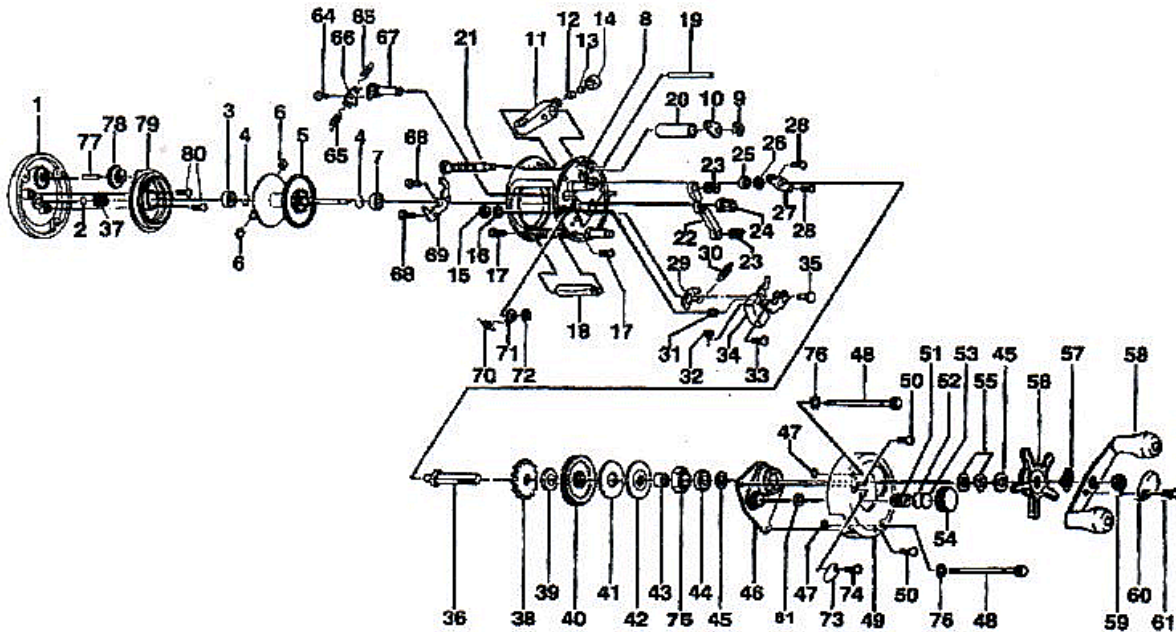

## IR410CXA

For parts and service  
 call toll free: 1-888-404-1119  
 www.mikesreelrepair.com

Quantum IRON IR410CXA Part List					
KEY #	IR410CXA	DESCRIPTION	KEY #	IR410CXA	DESCRIPTION
1	FV323-05	Palm Side Cover Assembly	42	JX045-01	Drag "D" Washer
2	XX038-02	Spool Shaft Washer	43	CW052-02	Sleeve - One Way Bearing
3	JX106-01	Bearing - Spool Shaft	44	TW058-01	Bearing - Crank Shaft(U)
4	JX080-01	Clip Ring	45	JX038-01	Crank Shaft Washer
5	FV321-01	Spool Assembly	46	JX066-02	Crank Shaft Guide
6	XX044-01	Brake Shoe B	47	JX073-01	O-Ring - Thumb Screw
7	JX106-01	Bearing - Spool Shaft	48	XX374-03	Thumb Screw Assembly
8	FV301-02	Frame Assembly	49	XX024-14	Right Side Cover
9	QW120-01	E-Clip - Worm Shaft	50	QW123-01	Right Side Cover Screw
10	JX067-01	Bushing - Worm Shaft	51	JX105-01	Spring - Tension Knob
11	JX347-02	Line Guide Carrier Assembly	52	QW032-02	Washer - Spool Tension
12	JX006-02	Line Guide Pawl	53	JX082-01	Washer - Cushion
13	JX035-01	Washer - Line Guide Pawl	54	XX033-01	Spool Tension Knob
14	JX007-02	Screw - Line Guide Carrier	55	JX046-01	Spring "D" Washer
15	NX092-01	E-Clip - Kick Lever Guide Post	56	XX355-02	Star Drag Assembly
16	XX035-01	Washer - Kick Lever Guide	57	NX054-01	Handle Washer
17	JX050-01	Screw - Thumb Rest	58	JV318-01	Handle Assembly
18	FV009-01	Thumb Rest	59	QW003-01	Handle Nut
19	FV061-01	Line Guide Carrier Guide	60	JX034-02	Handle Nut Cap
20	FV016-01	Worm Shaft Guide	61	QW123-01	Handle Nut Cap Screw
21	FV372-01	Worm Shaft Assembly	62	JX363-01	Anti Reverse Pawl Assembly
22	JX025-01	Pinion Yoke	63	JX098-01	Post - Anti Reverse pawl
23	JX040-01	Yoke Spring	64	XX125-01	Screw - Clicker Pawl
24	XX011-01	Pinion Gear	65	JX110-01	Clicker Spring
25	JX017-01	Bushing - Crank Shaft(L)	66	JX114-01	Clicker Pawl
26	QW120-01	E-Clip - Crank Shaft	67	JX084-01	Clicker Cam
27	JX002-01	Retainer - Crank Shaft	68	JX125-01	Screw - Clicker Spring Holder
28	JX107-01	Screw - Crank Shaft Retainer	69	JX103-01	Clicker Spring Holder
29	JX077-01	Kick Lever	70	JX022-01	Spring - Clicker Cam
30	JX097-01	Spring - Kick Lever	71	JX041-01	Click Cam Actuator
31	JX068-01	Bushing - Release Slider Guide	72	JX075-01	C-Clip
32	JX104-01	Spring - Release Slider	73	JX109-02	Click Lever
33	XX050-01	Screw - Release Slider	74	QW053-05	Screw - Click Lever
34	JX339-02	Release Slider Assembly	75	ZW063-01	One Way Bearing
35	JX102-01	Post - Kick Lever Guide	76	JX121-01	Washer - Thumb Screw
36	JX008-01	Crank Shaft	77	FV098-01	Idel Gear Post
37	FV112-01	O/S Drive Gear	78	FV127-01	O/S Idel Gear
38	JX083-01	Trip Ratchet	79	FV351-01	Spool Cover Assembly
39	QW111-01	Washer - Ratchet	80	AV125-01	Spool Cover Screw
40	XX012-01	Drive Gear	81	JX117-01	Tension Knob Bushing
41	JX059-01B	Drag Disc			