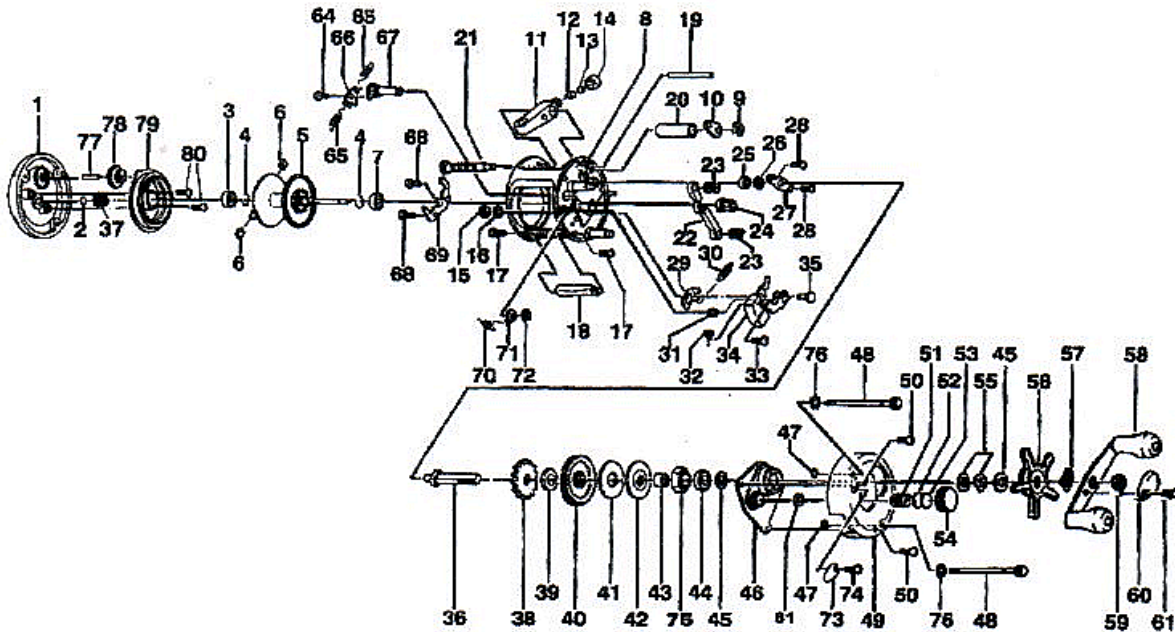

QUANTUM

IR410CXA

For parts and service

call toll free: 1-888-404-1119

www.mikesreelrepair.com

Quantum IRON IR410CXA Part List

KEY #	IR410CXA	DESCRIPTION	KEY #	IR410CXA	DESCRIPTION
1	FV323-05	Palm Side Cover Assembly	42	JX045-01	Drag "D" Washer
2	XX038-02	Spool Shaft Washer	43	CW052-02	Sleeve - One Way Bearing
3	JX106-01	Bearing - Spool Shaft	44	TW058-01	Bearing - Crank Shaft(U)
4	JX080-01	Clip Ring	45	JX038-01	Crank Shaft Washer
5	FV321-01	Spool Assembly	46	JX066-02	Crank Shaft Guide
6	XX044-01	Brake Shoe B	47	JX073-01	O-Ring - Thumb Screw
7	JX106-01	Bearing - Spool Shaft	48	XX374-03	Thumb Screw Assembly
8	FV301-02	Frame Assembly	49	XX024-14	Right Side Cover
9	QW120-01	E-Clip - Worm Shaft	50	QW123-01	Right Side Cover Screw
10	JX067-01	Bushing - Worm Shaft	51	JX105-01	Spring - Tension Knob
11	JX347-02	Line Guide Carrier Assembly	52	QW032-02	Washer - Spool Tension
12	JX006-02	Line Guide Pawl	53	JX082-01	Washer - Cushion
13	JX035-01	Washer - Line Guide Pawl	54	XX033-01	Spool Tension Knob
14	JX007-02	Screw - Line Guide Carrier	55	JX046-01	Spring "D" Washer
15	NX092-01	E-Clip - Kick Lever Guide Post	56	XX355-02	Star Drag Assembly
16	XX035-01	Washer - Kick Lever Guide	57	NX054-01	Handle Washer
17	JX050-01	Screw - Thumb Rest	58	JV318-01	Handle Assembly
18	FV009-01	Thumb Rest	59	QW003-01	Handle Nut
19	FV061-01	Line Guide Carrier Guide	60	JX034-02	Handle Nut Cap
20	FV016-01	Worm Shaft Guide	61	QW123-01	Handle Nut Cap Screw
21	FV372-01	Worm Shaft Assembly	62	JX363-01	Anti Reverse Pawl Assembly
22	JX025-01	Pinion Yoke	63	JX098-01	Post - Anti Reverse pawl
23	JX040-01	Yoke Spring	64	XX125-01	Screw - Clicker Pawl
24	XX011-01	Pinion Gear	65	JX110-01	Clicker Spring
25	JX017-01	Bushing - Crank Shaft(L)	66	JX114-01	Clicker Pawl
26	QW120-01	E-Clip - Crank Shaft	67	JX084-01	Clicker Cam
27	JX002-01	Retainer - Crank Shaft	68	JX125-01	Screw - Clicker Spring Holder
28	JX107-01	Screw - Crank Shaft Retainer	69	JX103-01	Clicker Spring Holder
29	JX077-01	Kick Lever	70	JX022-01	Spring - Clicker Cam
30	JX097-01	Spring - Kick Lever	71	JX041-01	Click Cam Actuator
31	JX068-01	Bushing - Release Slider Guide	72	JX075-01	C-Clip
32	JX104-01	Spring - Release Slider	73	JX109-02	Click Lever
33	XX050-01	Screw - Release Slider	74	QW053-05	Screw - Click Lever
34	JX339-02	Release Slider Assembly	75	ZW063-01	One Way Bearing
35	JX102-01	Post - Kick Lever Guide	76	JX121-01	Washer - Thumb Screw
36	JX008-01	Crank Shaft	77	FV098-01	Idel Gear Post
37	FV112-01	O/S Drive Gear	78	FV127-01	O/S Idel Gear
38	JX083-01	Trip Ratchet	79	FV351-01	Spool Cover Assembly
39	QW111-01	Washer - Ratchet	80	AV125-01	Spool Cover Screw
40	XX012-01	Drive Gear	81	JX117-01	Tension Knob Bushing
41	JX059-01B	Drag Disc			