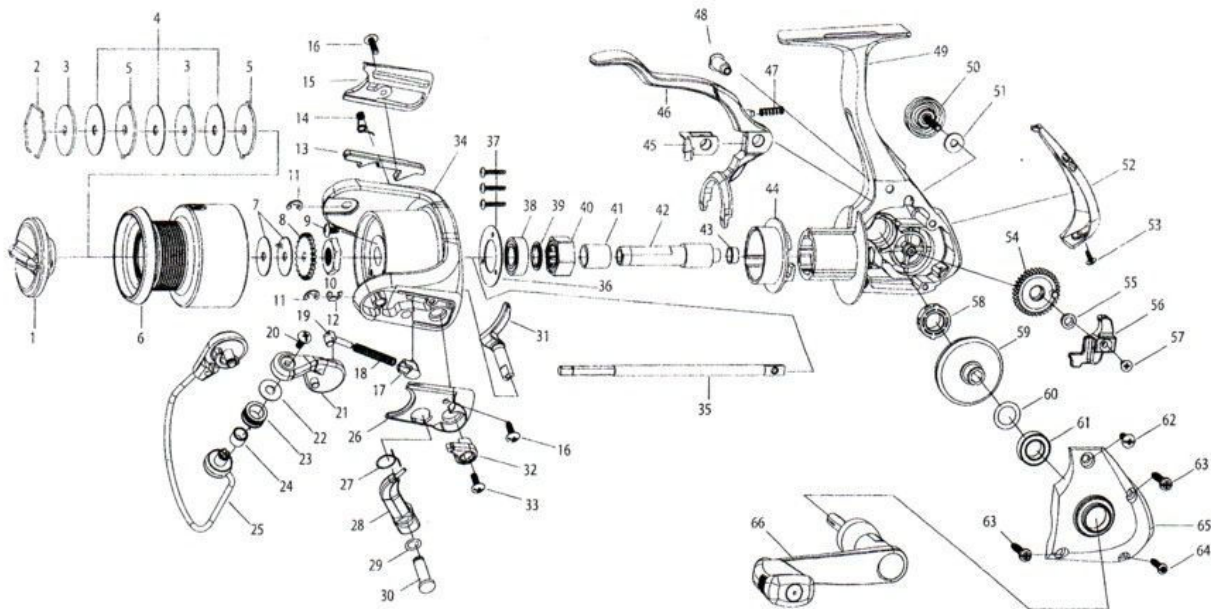

QUANTUM

Hypercast HPX30

For parts and service
 call toll free: 1-888-404-1119
 www.mikesreelrepair.com

Hypercast HPX30 Part List					
KEY #	DESCRIPTION	HPX30	KEY #	DESCRIPTION	HPX30
1	Drag Knob Assembly	SQ332-05	34	Rotor	DS009-02
2	Drag Retainer	RQ038-01	35	Main Shaft	CS015-01
3	Drag Washer "D"	RQ080-01	36	Bearing Plate	NH040-01
4	Drag Washer "B"	RQ033-01	37	Bearing Plate Screw	NH041-01
5	Drag Washer "A"	RQ081-01	38	Ball Bearing	AQ028-06
6	Spool Assembly	DS321-02	39	Bearing Spacer	CS110-01
7	Click Gear Washer	RQ030-01	40	Clutch Bearing	CS360-01
8	Click Gear	RQ037-01	41	Bearing Sleeve	SQ139-01
9	Rotor Nut Lock Screw	GU077-08	42	Pinion Gear	CS011-01
10	Rotor Nut	TH006-01	43	Pinion Bushing	CS110-01
11	E-Clip	GH034-01	44	Bail Opening Ring	CS121-01
12	E-Clip	KQ034-01	45	Kick Boss	DS114-01
13	Kick Lever	CS019-01	46	Bail Trip Lever	CS116-02
14	Kick Lever Spring	CS049-02	47	Bail Trip Lever Spring	CS117-01
15	Kick Lever Cover	CS024-02	48	Bail Trip Lever Shaft	CS115-01
16	Cover Screw	GU077-03	49	Body Assembly	CS301-04
17	Bail Spring Holder	QL020-01	50	Handle Cap Screw Assembly	RQ073-02
18	Bail Spring	CS022-01	51	Handle Cap Washer	TH105-01
19	Bail Spring Shaft	KQ031-01	52	Body Rear Cover	CS140-01
20	Line Slider Screw	AZ108-01	53	Body Rear Cover Screw	CS062-01
21	Arm Lever	CS007-02	54	O/S Gear	TQ053-01
22	Line Roller Washer	CS102-01	55	O/S Bushing	RQ158-01
23	Line Roller	CS004-01	56	O/S Slider	CS025-01
24	Line Roller Bushing	CS016-01	57	Main Shaft Screw	RQ100-01
25	Bail Assembly	DS347-02	58	Body Ball Bearing/Bushing	AQ028-03
26	Bail Spring Cover	CS087-02	59	Drive Gear	SQ012-01
27	Link Arm Lever Spring	CS096-01	60	Gear Adjust Washer	GU105-13
28	Link Arm Lever Assembly	CS397-02	61	Body Cover Ball Bearing	AQ028-03
29	Link Arm Washer	NH175-01	62	Body Cover Screw	AQ108-01
30	Link Arm Lever Pin	CS113-01	63	Body Cover Screw	JU057-03
31	Link Shaft Arm	DS151-01	64	Body Cover Screw	GU057-02
32	Link Cam	CS154-02	65	Body Cover	CS023-04
33	Screw	AQ108-01	66	Handle Assembly	CS318-02