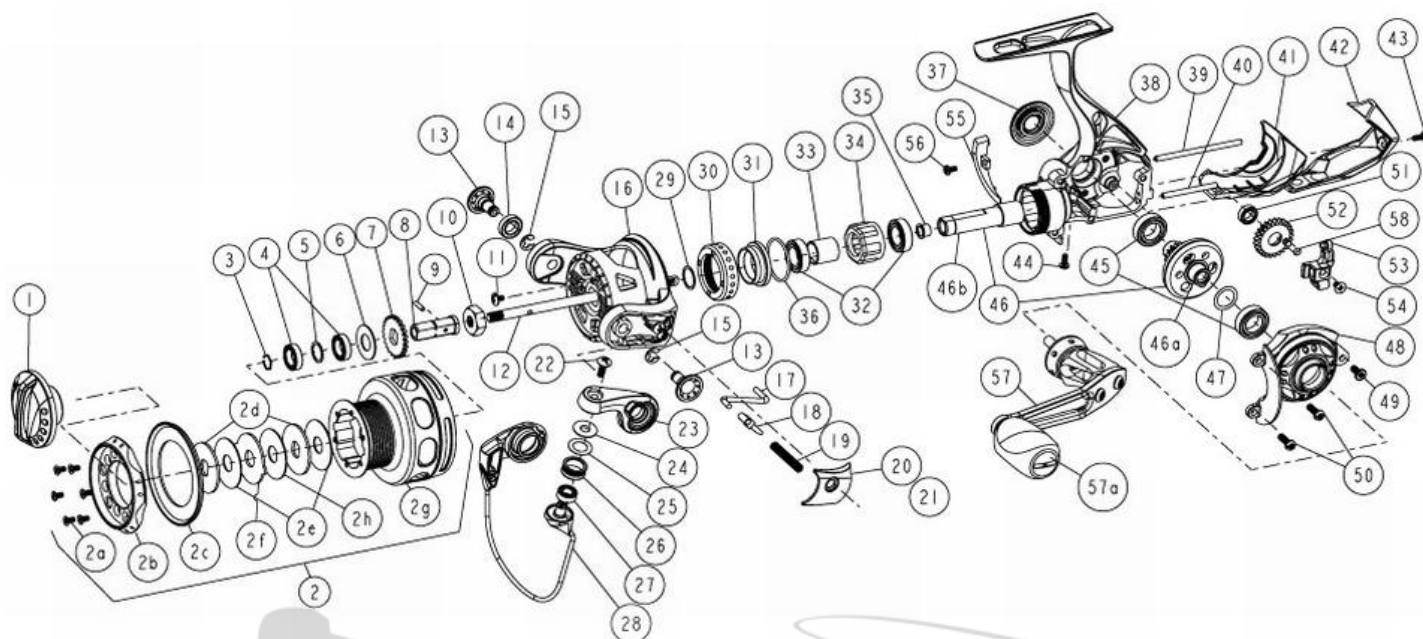

QUANTUM[®]

Exo EX25PTi

Quantum Exo EX25PTi Spinning Reel Part List

Key #	Description	Qty.	Part No.	Key #	Description	Qty.	Part No.
1	Drag Knob Assembly	1	VAA332-02	31	Clutch Bearing Adapter	1	UAA190-01
2	Spool Assembly	1	UAA321-51	32	Pinion Ball Bearing	2	TW058-03
2D	Drag Washer "D"	2	UAA080-01	33	Sleeve	1	UAA139-01
2E	Drag Washer "B"	3	UAA033-01	34	One Way Clutch / SEE ITEM #60	1	UAA063-01
2F	Drag Washer "A"	1	UAA081-01	35	Pinion Bushing	1	BAA213-02
3	Retainer Ring	1	UAA038-01	36	O-Ring	1	VAA101-01
4	Spool Ball Bearing	2	CH027-01	37	Dust Cap	1	UAA054-01
5	Spool Ball Bearing Washer	1	UAA076-01	38	Body Assembly	1	UAA301-03
6	Spool Adjust Washer	1	UAA030-01	39	O/S Guide Pin "A"	1	UAA093-02
7	Clicker Gear	1	UAA037-01	40	O/S Guide Pin "B"	1	UAA098-02
8	Shaft Drag Adapter	1	UAA117-01	41	Body Rear Cap "A"	1	VAA141-01
9	Adapter Pin	1	UAA134-01	42	Body Rear Cap "B"	1	VAA140-01
10	Rotor Nut	1	BAA006-02	43	Rear Cap Screw "A" - M2 x 6mm	1	UAA123-03
11	Rotor Nut Lock Screw	1	UAA094-02	44	Rear Cap Screw "B" - M2 x 4mm	1	UAA123-04
12	Main Shaft	1	UAA015-02	45	Drive Gear Bearing	2	TW058-03
13	Rotor Arm Sleeve	2	UAA042-02	46	Drive Gear Kit	1	UAA412-01
14	Ball Bearing	1	BAA158-01	46a	Drive Gear	1	N/A
15	E-Clip	2	QW120-01	46b	Pinion Gear	1	N/A
16	Rotor	1	UAA009-02	47	Drive Gear Adjust Washer	1	BAA105-04
17	Kick Lever	1	UAA019-01	48	Sidecover Assembly	1	UAA323-03
18	Bail Actuator	1	BAA031-01	49	Sidecover Screw "B" - M2.6 x 6mm	1	UAA050-01
19	Bail Spring	1	BAA022-01	50	Sidecover Screw "A" - M2.6 x 8mm	2	UAA057-02
20	Arm Lever Cover	1	UAA087-02	51	O/S Gear Bearing	1	CT157-02
21	Arm Lever Cover Screw	1	CW125-02	52	O/S Gear Assembly	1	UAA353-01
22	Line Roller Screw	1	BAA108-02	53	O/S Slider	1	UAA025-01
23	Arm Lever	1	UAA007-01	54	Main Shaft Screw	1	BAA100-01
24	Line Roller Collar	1	CAA102-01	55	Trip Ramp	1	UAA119-01
25	Line Roller Washer	1	BAA102-01	56	Trip Ramp Screw	1	UAA123-04
26	Line Roller	1	BAA004-02	57	Handle Assembly (Includes 57a)	1	VAA318-02
27	Line Roller Ball Bearing	1	GH202-01	57a	Handle Knob Cap	1	BB115-02
28	Bail Assembly	1	UAA347-01	58	O-Ring	1	UAA101-01
29	Rotor Adjust Washer	1	BAA110-02	59	O-Ring	1	VAA101-01
30	Clutch Bearing Cap	1	UAA040-03	60	Clutch Tool - TO REMOVE CLUTCH CAP	1	UAA3113-01