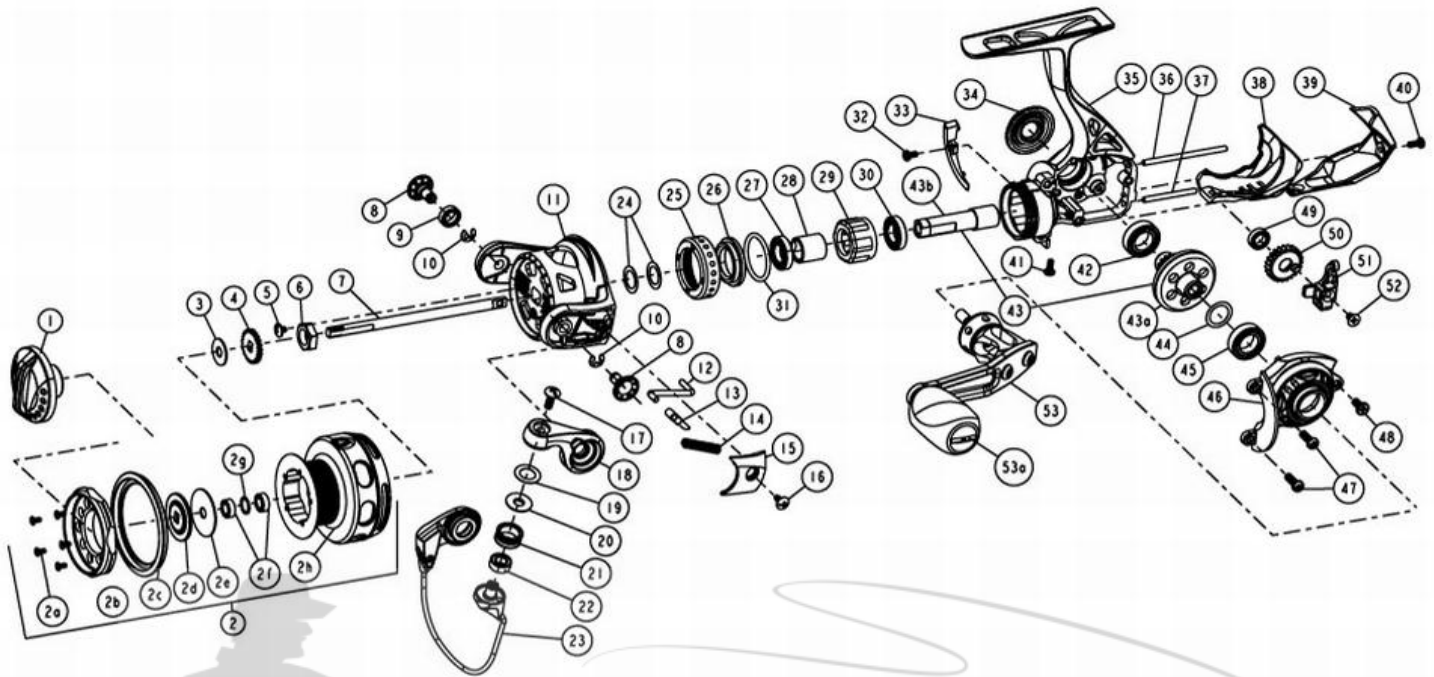

QUANTUM[®]

EXO EX15PTi

Quantum EXO EX15PTi Spinning Reel Part List

Key #	Description	Qty	Part No.	Key #	Description	Qty	Part No.
1	Drag Knob Assembly	1	TAA332-02	26	Clutch Bearing Adapter	1	TAA190-01
2	Spool Assembly	1	TAA321-51	27	Top Pinion Ball Bearing	1	TAA028-01
2a	Spool Cap Screw	5	DW107-01	28	Sleeve	1	TAA139-01
2b	Spool Cap	1	TAA144-61	29	One Way Clutch / SEE ITEM #54	1	UAA063-01
2c	Spool Lip	1	TAA143-51	30	Bottom Pinion Ball Bearing	1	TAA028-01
2d	Drag Washer "D"	1	TAA080-01	31	O-Ring	1	TAA101-01
2e	Drag Washer "B"	1	TAA033-01	32	Trip Ramp Screw	1	UAA123-04
2f	Spool Ball Bearing	2	EH158-01	33	Trip Ramp	1	TAA119-01
2g	Spool Ball Bearing Washer	1	AAA035-01	34	Handle Screw Cap	1	UAA054-01
2h	Spool	1	TAA021-51	35	Body Assembly	1	TAA301-03
3	Spool Adjust Washer	1	TAA030-01	36	O/S Guide Pin "A"	1	TAA093-02
4	Clicker Gear	1	TAA037-01	37	O/S Guide Pin "B"	1	TAA098-02
5	Rotor Nut Lock Screw	1	BAA094-02	38	Body Rear Cap "A"	1	TAA141-01
6	Rotor Nut	1	AAA006-02	39	Body Rear Cap "B"	1	TAA250-01
7	Main Shaft	1	TAA015-02	40	Rear Cap Screw "A" - M2 x 5mm	1	UAA123-06
8	Rotor Arm Sleeve	2	TAA042-02	41	Rear Cap Screw "B" - M2 x 5mm	1	UAA123-06
9	Ball Bearing	1	CT157-02	42	Body Drive Gear Bearing	1	TW058-03
10	E-Clip	2	NX092-01	43	Drive Gear Kit	1	AAA412-03
11	Rotor	1	TAA009-03	43a	Drive Gear	1	AAA012-02
12	Kick Lever	1	AAA019-01	43b	Pinion Gear	1	TAA011-02
13	Bail Actuator	1	AAA031-01	44	Drive Gear Adjust Washer	1	BAA105-04
14	Bail Spring	1	AAA022-01	45	Sidecover Drive Gear Bearing	1	TW058-03
15	Arm Lever Cover	1	TAA087-02	46	Side Cover Assembly	1	TAA323-03
16	Arm Lever Cover Screw	1	CW125-02	47	Side Cover Screw "A" - M2.6 x 8mm	2	UAA057-02
17	Line Roller Screw	1	BAA108-02	48	Side Cover Screw "B" - M2.6 x 6mm	1	UAA050-01
18	Arm Lever	1	TAA007-01	49	O/S Gear Bearing	1	CT157-02
19	Line Roller Collar	1	CAA102-01	50	O/S Gear	1	TAA053-01
20	Line Roller Washer	1	BAA102-01	51	O/S Slider	1	TAA025-01
21	Line Roller	1	BAA004-02	52	Main Shaft Screw	1	BAA100-01
22	Line Roller Ball Bearing	1	GH202-01	53	Handle Assembly	1	TAA318-61
23	Bail Assembly	1	TAA347-01	53a	Handle Knob Cap	1	BB115-02
24	Rotor Adjust Washer	2	AAA110-01	54	Clutch Tool - TO REMOVE CLUTCH CAP	1	UAA3113-01
25	Clutch Bearing Cap	1	UAA040-03				